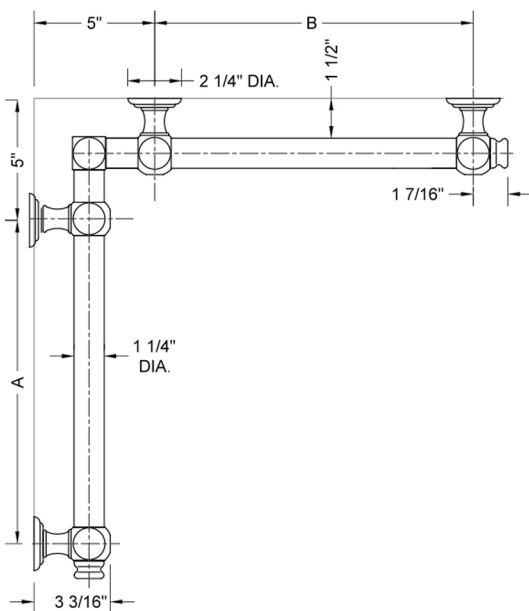

## G60 48" x 48" Inside Corner Grab Bar

Model #: **G60-48-48-IC-**

### FEATURES:

- ADA compliant when properly installed
- All brass construction, fully polished & plated
- All grab bars can be custom sized. Contact JACLO for pricing & availability
- Optional handshower sliders and toilet paper/wash cloth holders can be added only upon initial order
- Grab bars over 32" REQUIRE a middle post

### SPECIFICATION DRAWING:

BRASS LUXURY GRAB BAR							
PART #	DESCRIPTION	A	B	PART #	DESCRIPTION	A	B
G60-12-12-IC	CENTER OF POST	12"	12"	G60-24-36-IC	CENTER OF POST	24"	36"
G60-12-16-IC	CENTER OF POST	12"	16"	G60-24-48-IC	CENTER OF POST	24"	48"
G60-12-24-IC	CENTER OF POST	12"	24"	G60-24-60-IC	CENTER OF POST	24"	60"
G60-12-32-IC	CENTER OF POST	12"	32"				
				G60-32-32-IC	CENTER OF POST	32"	32"
G60-12-36-IC	CENTER OF POST	12"	36"	G60-32-36-IC	CENTER OF POST	32"	36"
G60-12-48-IC	CENTER OF POST	12"	48"	G60-32-48-IC	CENTER OF POST	32"	48"
G60-12-60-IC	CENTER OF POST	12"	60"	G60-32-60-IC	CENTER OF POST	32"	60"
G60-16-16-IC	CENTER OF POST	16"	16"	G60-36-36-IC	CENTER OF POST	36"	36"
G60-16-24-IC	CENTER OF POST	16"	24"	G60-36-48-IC	CENTER OF POST	36"	48"
G60-16-32-IC	CENTER OF POST	16"	32"	G60-36-60-IC	CENTER OF POST	36"	60"
G60-16-36-IC	CENTER OF POST	16"	36"	G60-48-48-IC	CENTER OF POST	48"	48"
G60-16-48-IC	CENTER OF POST	16"	48"	G60-48-60-IC	CENTER OF POST	48"	60"
G60-16-60-IC	CENTER OF POST	16"	60"				
				G60-60-60-IC	CENTER OF POST	60"	60"
G60-24-24-IC	CENTER OF POST	24"	24"				
G60-24-32-IC	CENTER OF POST	24"	32"				