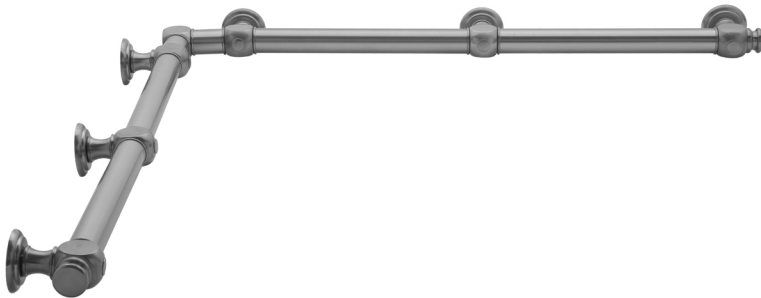

## G60 48" x 48" Inside Corner Grab Bar

Model #: **G60-48-48-IC-**

### FEATURES:

- ADA compliant when properly installed
- All brass construction, fully polished & plated
- All grab bars can be custom sized. Contact JACLO for pricing & availability
- Optional handshower sliders and toilet paper/wash cloth holders can be added only upon initial order
- Grab bars over 32" REQUIRE a middle post

### SPECIFICATION DRAWING:

BRASS LUXURY GRAB BAR							
PART #	DESCRIPTION	A	B	PART #	DESCRIPTION	A	B
G60-12-12-IC	CENTER OF POST	12"	12"	G60-24-36-IC	CENTER OF POST	24"	36"
G60-12-16-IC	CENTER OF POST	12"	16"	G60-24-48-IC	CENTER OF POST	24"	48"
G60-12-24-IC	CENTER OF POST	12"	24"	G60-24-60-IC	CENTER OF POST	24"	60"
G60-12-32-IC	CENTER OF POST	12"	32"				
				G60-32-32-IC	CENTER OF POST	32"	32"
G60-12-36-IC	CENTER OF POST	12"	36"	G60-32-36-IC	CENTER OF POST	32"	36"
G60-12-48-IC	CENTER OF POST	12"	48"	G60-32-48-IC	CENTER OF POST	32"	48"
G60-12-60-IC	CENTER OF POST	12"	60"	G60-32-60-IC	CENTER OF POST	32"	60"
G60-16-16-IC	CENTER OF POST	16"	16"	G60-36-36-IC	CENTER OF POST	36"	36"
G60-16-24-IC	CENTER OF POST	16"	24"	G60-36-48-IC	CENTER OF POST	36"	48"
G60-16-32-IC	CENTER OF POST	16"	32"	G60-36-60-IC	CENTER OF POST	36"	60"
G60-16-36-IC	CENTER OF POST	16"	36"	G60-48-48-IC	CENTER OF POST	48"	48"
G60-16-48-IC	CENTER OF POST	16"	48"	G60-48-60-IC	CENTER OF POST	48"	60"
G60-16-60-IC	CENTER OF POST	16"	60"				
				G60-60-60-IC	CENTER OF POST	60"	60"
G60-24-24-IC	CENTER OF POST	24"	24"				
G60-24-32-IC	CENTER OF POST	24"	32"				