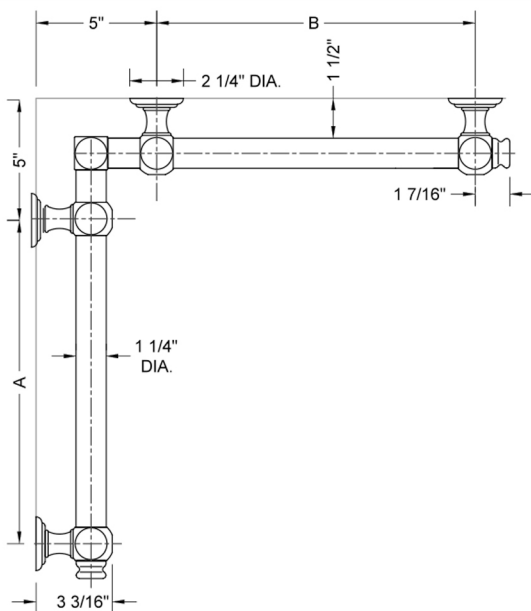

G60 36" x 60" Inside Corner Grab Bar

Model #: G60-36-60-IC-

FEATURES:

- ADA compliant when properly installed
- All brass construction, fully polished & plated
- All grab bars can be custom sized. Contact JACLO for pricing & availability
- Optional handshower sliders and toilet paper/wash cloth holders can be added only upon initial order
- Grab bars over 32" REQUIRE a middle post

SPECIFICATION DRAWING:

BRASS LUXURY GRAB BAR							
PART #	DESCRIPTION	A	B	PART #	DESCRIPTION	A	B
G60-12-12-IC	CENTER OF POST	12"	12"	G60-24-36-IC	CENTER OF POST	24"	36"
G60-12-16-IC	CENTER OF POST	12"	16"	G60-24-48-IC	CENTER OF POST	24"	48"
G60-12-24-IC	CENTER OF POST	12"	24"	G60-24-60-IC	CENTER OF POST	24"	60"
G60-12-32-IC	CENTER OF POST	12"	32"				
G60-12-36-IC	CENTER OF POST	12"	36"	G60-32-32-IC	CENTER OF POST	32"	32"
G60-12-48-IC	CENTER OF POST	12"	48"	G60-32-36-IC	CENTER OF POST	32"	36"
G60-12-60-IC	CENTER OF POST	12"	60"	G60-32-48-IC	CENTER OF POST	32"	48"
				G60-32-60-IC	CENTER OF POST	32"	60"
G60-16-16-IC	CENTER OF POST	16"	16"				
G60-16-24-IC	CENTER OF POST	16"	24"	G60-36-36-IC	CENTER OF POST	36"	36"
G60-16-32-IC	CENTER OF POST	16"	32"	G60-36-48-IC	CENTER OF POST	36"	48"
				G60-36-60-IC	CENTER OF POST	36"	60"
G60-16-36-IC	CENTER OF POST	16"	36"				
G60-16-48-IC	CENTER OF POST	16"	48"	G60-48-48-IC	CENTER OF POST	48"	48"
G60-16-60-IC	CENTER OF POST	16"	60"	G60-48-60-IC	CENTER OF POST	48"	60"
G60-24-24-IC	CENTER OF POST	24"	24"	G60-60-60-IC	CENTER OF POST	60"	60"
G60-24-32-IC	CENTER OF POST	24"	32"				