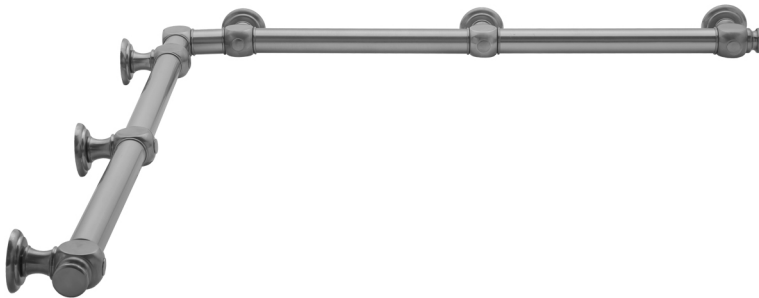

G60 36" x 60" Inside Corner Grab Bar

Model #: G60-36-60-IC-

FEATURES:

- ADA compliant when properly installed
- All brass construction, fully polished & plated
- All grab bars can be custom sized. Contact JACLO for pricing & availability
- Optional handshower sliders and toilet paper/wash cloth holders can be added only upon initial order
- Grab bars over 32" REQUIRE a middle post

AVAILABLE FINISHES:

Polished Chrome (PCH)	Satin Chrome (SC)	Bronze Umber (BU)
Satin Nickel (SN)	Pewter (PEW)	Caramel Bronze (CB)
Polished Nickel (PN)	Antique Brass (AB)	Antique Copper (ACU)
Oil-Rubbed Bronze (ORB)	Polished Brass (PB)	Polished Copper (PCU)
Vintage Bronze (VB)	Satin Brass (SB)	Rose Gold (RG)
Matte Black (MBK)	Satin Gold (SG)	Polished Gold (PG)
Black Nickel (BKN)	Bombay Gold (BG)	Jewelers Gold (JG)
Europa Bronze (EB)	White (WH)	Sedona Beige (SDB)
Tristan Brass (TB)	Unlacquered Brass (ULB)	Satin Cooper (SCU)