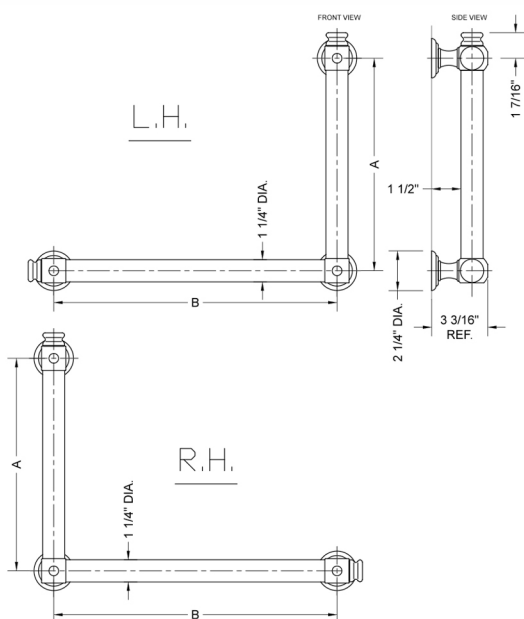

## G60 24H x 32W 90° Left Hand Grab Bar

Model #: **G60-24H-32W-LH-**

### FEATURES:

- ADA compliant when properly installed
- All brass construction, fully polished & plated
- All grab bars can be custom sized. Contact JACLO for pricing & availability
- Optional handshower sliders and toilet paper/wash cloth holders can be added only upon initial order
- Grab bars over 32" REQUIRE a middle post

### SPECIFICATION DRAWING:

| BRASS LUXURY GRAB BAR |                  |        |        |
|-----------------------|------------------|--------|--------|
| PART. #               | DESCRIPTION      | A<br>H | B<br>W |
| G60-12H-12W           | CENTER TO CENTER | 12"    | 12"    |
| G60-12H-16W           | CENTER TO CENTER | 12"    | 16"    |
| G60-12H-24W           | CENTER TO CENTER | 12"    | 24"    |
| G60-12H-32W           | CENTER TO CENTER | 12"    | 32"    |
|                       |                  |        |        |
| G60-16H-12W           | CENTER TO CENTER | 16"    | 12"    |
| G60-16H-16W           | CENTER TO CENTER | 16"    | 16"    |
| G60-16H-24W           | CENTER TO CENTER | 16"    | 24"    |
| G60-16H-32W           | CENTER TO CENTER | 16"    | 32"    |
|                       |                  |        |        |
| G60-24H-12W           | CENTER TO CENTER | 24"    | 12"    |
| G60-24H-16W           | CENTER TO CENTER | 24"    | 16"    |
| G60-24H-24W           | CENTER TO CENTER | 24"    | 24"    |
| G60-24H-32W           | CENTER TO CENTER | 24"    | 32"    |
|                       |                  |        |        |
| G60-32H-12W           | CENTER TO CENTER | 32"    | 12"    |
| G60-32H-16W           | CENTER TO CENTER | 32"    | 16"    |
| G60-32H-24W           | CENTER TO CENTER | 32"    | 24"    |
| G60-32H-32W           | CENTER TO CENTER | 32"    | 32"    |