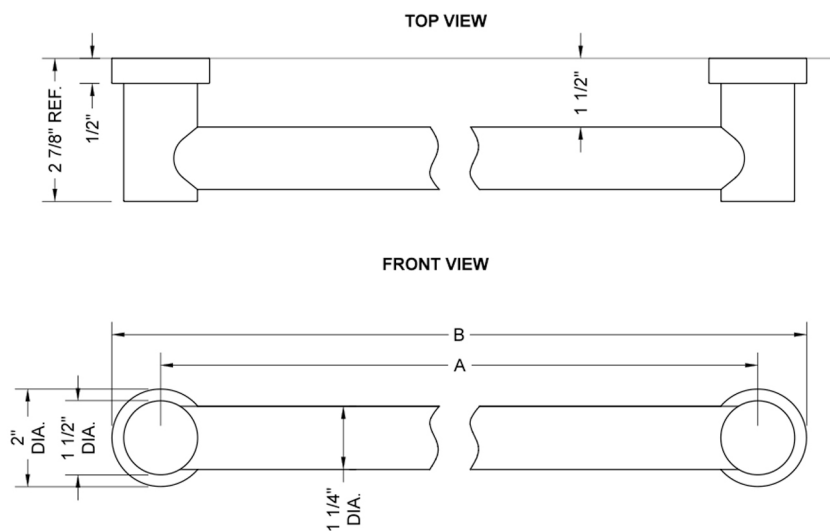

48" G40 Straight Grab Bar

Model #: G40-48-

FEATURES:

- ADA compliant when properly installed
- All brass construction, fully polished & plated
- Style to complement Contempo collection
- All grab bars can be custom sized. Contact JACLO for pricing & availability
- Optional handshower sliders and toilet paper/wash cloth holders can be added only upon initial order

SPECIFICATION DRAWING:

BRASS LUXURY GRAB BARS			
PART. #	DESCRIPTION	A	B
G40-12-XX	12" GRAB BAR	12"	14"
G40-16-XX	16" GRAB BAR	16"	18"
G40-18-XX	18" GRAB BAR	18"	20"
G40-24-XX	24" GRAB BAR	24"	26"
G40-32-XX	32" GRAB BAR	32"	34"
G40-36-XX	36" GRAB BAR	36"	38"
G40-42-XX	42" GRAB BAR	42"	44"
G40-48-XX	48" GRAB BAR	48"	50"