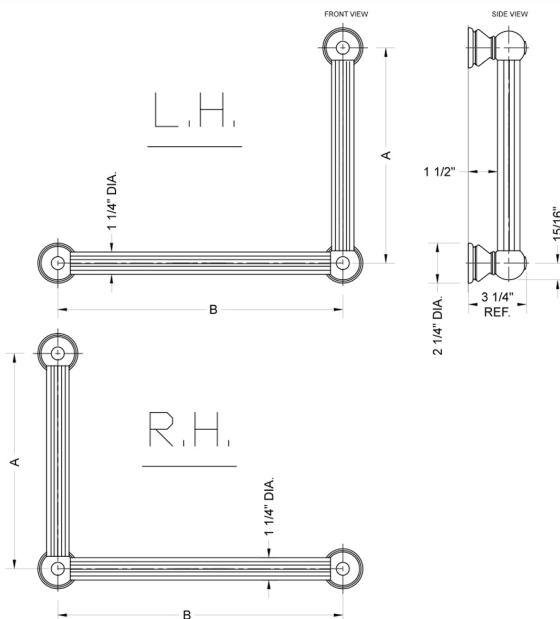

G33 32H x 24W 90° Left Hand Grab Bar

Model #: **G33-32H-24W-LH-**

FEATURES:

- ADA compliant when properly installed
- All brass construction, fully polished & plated
- All grab bars can be custom sized. Contact JACLO for pricing & availability
- Optional handshower sliders and toilet paper/wash cloth holders can be added only upon initial order
- Grab bars over 32" REQUIRE a middle post

SPECIFICATION DRAWING:

BRASS LUXURY GRAB BAR			
PART. #	DESCRIPTION	A H	B W
G33-12H-12W	CENTER TO CENTER	12"	12"
G33-12H-16W	CENTER TO CENTER	12"	16"
G33-12H-24W	CENTER TO CENTER	12"	24"
G33-12H-32W	CENTER TO CENTER	12"	32"
G33-16H-12W	CENTER TO CENTER	16"	12"
G33-16H-16W	CENTER TO CENTER	16"	16"
G33-16H-24W	CENTER TO CENTER	16"	24"
G33-16H-32W	CENTER TO CENTER	16"	32"
G33-24H-12W	CENTER TO CENTER	24"	12"
G33-24H-16W	CENTER TO CENTER	24"	16"
G33-24H-24W	CENTER TO CENTER	24"	24"
G33-24H-32W	CENTER TO CENTER	24"	32"
G33-32H-12W	CENTER TO CENTER	32"	12"
G33-32H-16W	CENTER TO CENTER	32"	16"
G33-32H-24W	CENTER TO CENTER	32"	24"
G33-32H-32W	CENTER TO CENTER	32"	32"