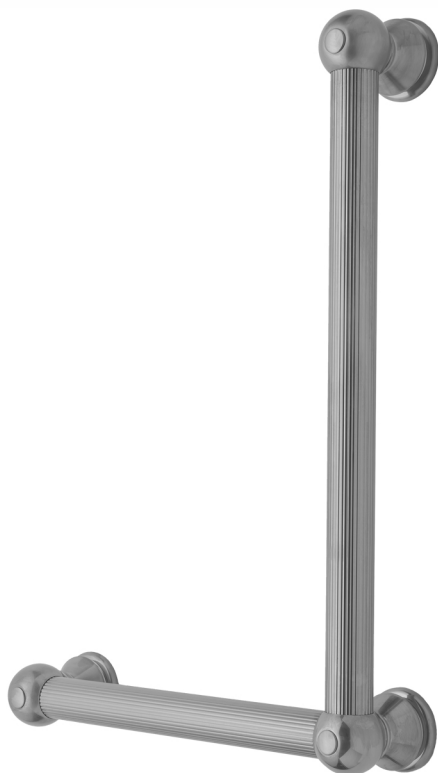

G33 32H x 24W 90° Left Hand Grab Bar

Model #: **G33-32H-24W-LH-**

FEATURES:

- ADA compliant when properly installed
- All brass construction, fully polished & plated
- All grab bars can be custom sized. Contact JACLO for pricing & availability
- Optional handshower sliders and toilet paper/wash cloth holders can be added only upon initial order
- Grab bars over 32" REQUIRE a middle post

AVAILABLE FINISHES:

Polished Chrome (PCH)	Satin Chrome (SC)	Bronze Umber (BU)
Satin Nickel (SN)	Pewter (PEW)	Caramel Bronze (CB)
Polished Nickel (PN)	Antique Brass (AB)	Antique Copper (ACU)
Oil-Rubbed Bronze (ORB)	Polished Brass (PB)	Polished Copper (PCU)
Vintage Bronze (VB)	Satin Brass (SB)	Rose Gold (RG)
Matte Black (MBK)	Satin Gold (SG)	Polished Gold (PG)
Black Nickel (BKN)	Bombay Gold (BG)	Jewelers Gold (JG)
Europa Bronze (EB)	White (WH)	Sedona Beige (SDB)
Tristan Brass (TB)	Unlacquered Brass (ULB)	Satin Cooper (SCU)

SPECIFICATION DRAWING:

BRASS LUXURY GRAB BAR			
PART. #	DESCRIPTION	A H	B W
G33-12H-12W	CENTER TO CENTER	12"	12"
G33-12H-16W	CENTER TO CENTER	12"	16"
G33-12H-24W	CENTER TO CENTER	12"	24"
G33-12H-32W	CENTER TO CENTER	12"	32"
G33-16H-12W	CENTER TO CENTER	16"	12"
G33-16H-16W	CENTER TO CENTER	16"	16"
G33-16H-24W	CENTER TO CENTER	16"	24"
G33-16H-32W	CENTER TO CENTER	16"	32"
G33-24H-12W	CENTER TO CENTER	24"	12"
G33-24H-16W	CENTER TO CENTER	24"	16"
G33-24H-24W	CENTER TO CENTER	24"	24"
G33-24H-32W	CENTER TO CENTER	24"	32"
G33-32H-12W	CENTER TO CENTER	32"	12"
G33-32H-16W	CENTER TO CENTER	32"	16"
G33-32H-24W	CENTER TO CENTER	32"	24"
G33-32H-32W	CENTER TO CENTER	32"	32"