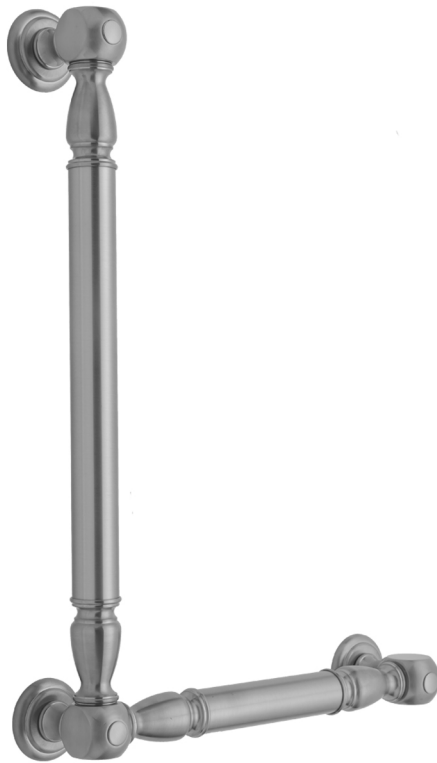

G20 32H x 16W 90° Right Hand Grab Bar

Model #: **G20-32H-16W-RH-**

FEATURES:

- ADA compliant when properly installed
- All brass construction, fully polished & plated
- All grab bars can be custom sized. Contact JACLO for pricing & availability
- Optional handshower sliders and toilet paper/wash cloth holders can be added only upon initial order
- Grab bars over 32" REQUIRE a middle post

AVAILABLE FINISHES:

Polished Chrome (PCH)	Satin Chrome (SC)	Bronze Umber (BU)
Satin Nickel (SN)	Pewter (PEW)	Caramel Bronze (CB)
Polished Nickel (PN)	Antique Brass (AB)	Antique Copper (ACU)
Oil-Rubbed Bronze (ORB)	Polished Brass (PB)	Polished Copper (PCU)
Vintage Bronze (VB)	Satin Brass (SB)	Rose Gold (RG)
Matte Black (MBK)	Satin Gold (SG)	Polished Gold (PG)
Black Nickel (BKN)	Bombay Gold (BG)	Jewelers Gold (JG)
Europa Bronze (EB)	White (WH)	Sedona Beige (SDB)
Tristan Brass (TB)	Unlacquered Brass (ULB)	Satin Cooper (SCU)

SPECIFICATION DRAWING:

BRASS LUXURY GRAB BAR			
PART. #	DESCRIPTION	A H	B W
G20-12H-12W	CENTER TO CENTER	12"	12"
G20-12H-16W	CENTER TO CENTER	12"	16"
G20-12H-24W	CENTER TO CENTER	12"	24"
G20-12H-32W	CENTER TO CENTER	12"	32"
G20-16H-12W	CENTER TO CENTER	16"	12"
G20-16H-16W	CENTER TO CENTER	16"	16"
G20-16H-24W	CENTER TO CENTER	16"	24"
G20-16H-32W	CENTER TO CENTER	16"	32"
G20-24H-12W	CENTER TO CENTER	24"	12"
G20-24H-16W	CENTER TO CENTER	24"	16"
G20-24H-24W	CENTER TO CENTER	24"	24"
G20-24H-32W	CENTER TO CENTER	24"	32"
G20-32H-12W	CENTER TO CENTER	32"	12"
G20-32H-16W	CENTER TO CENTER	32"	16"
G20-32H-24W	CENTER TO CENTER	32"	24"
G20-32H-32W	CENTER TO CENTER	32"	32"