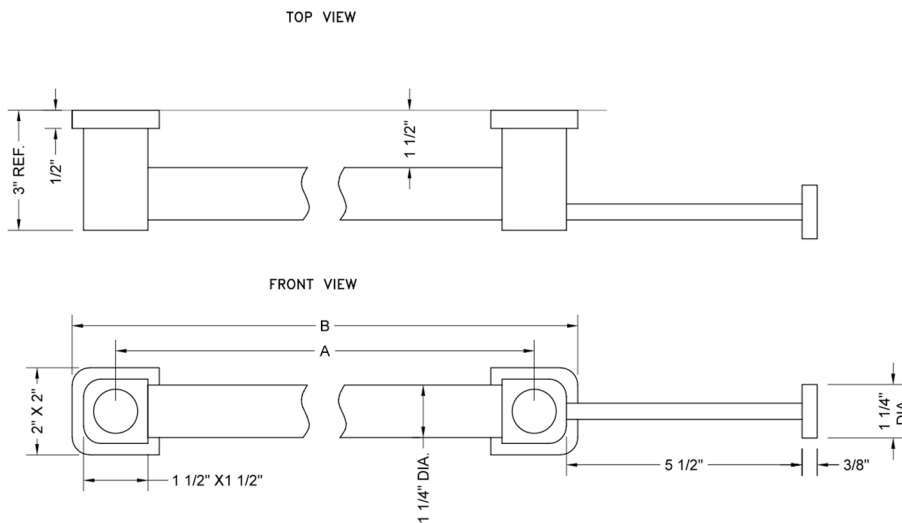

Horizontal Contemporary Grab Bar Toilet Paper or Wash Cloth Holder

Model #: CNTP180-

FEATURES:

- Toilet paper or wash cloth holder attachment for all luxury grab bars
- Toilet paper or wash cloth holder attachment is not intended & should not be used for weight bearing purposes
- All brass construction, fully polished & plated
- Straight design allows for horizontal or vertical mount

SPECIFICATION DRAWING:

CONTEMPO LUXURY GRAB BAR 1 1/4"			
PART. #	SPECIFICS	A	B
CNTP180-12	12" C TO C	12"	14"
CNTP180-16	16" C TO C	16"	18"
CNTP180-18	18" C TO C	18"	20"
CNTP180-24	24" C TO C	24"	26"
CNTP180-32	32" C TO C	32"	34"
CNTP180-36	36" C TO C	36"	38"
CNTP180-42	42" C TO C	42"	44"
CNTP180-48	48" C TO C	48"	50"