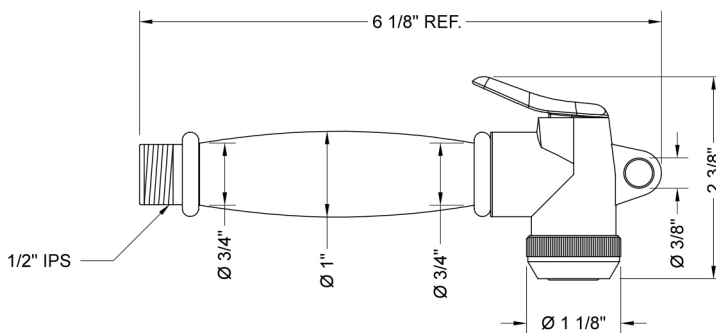

### FEATURES:

- Brass power spray bidet handshower
- 1/2" Male threads
- On/off trigger operation
- Note:
  - Separate shut off valve required when installing this item
  - Water must be turned off when not in use

### SPECIFICATION DRAWING: