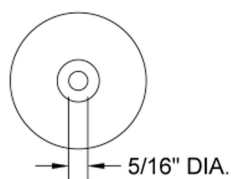

Cranford Escutcheon

Model #: B-06-

FEATURES:

- All brass escutcheon
- Replacement for Cranford Collection, faucet, shower & roman tub trims

AVAILABLE FINISHES:

Polished Chrome (PCH)	Satin Chrome (SC)	Bronze Umber (BU)
Satin Nickel (SN)	Pewter (PEW)	Caramel Bronze (CB)
Polished Nickel (PN)	Antique Brass (AB)	Antique Copper (ACU)
Oil-Rubbed Bronze (ORB)	Polished Brass (PB)	Polished Copper (PCU)
Vintage Bronze (VB)	Satin Brass (SB)	Rose Gold (RG)
Matte Black (MBK)	Satin Gold (SG)	Polished Gold (PG)
Black Nickel (BKN)	Bombay Gold (BG)	Jewelers Gold (JG)
Europa Bronze (EB)	White (WH)	Sedona Beige (SDB)
Tristan Brass (TB)	Unlacquered Brass (ULB)	Satin Cooper (SCU)

SPECIFICATION DRAWING:

TOP VIEW

FRONT VIEW