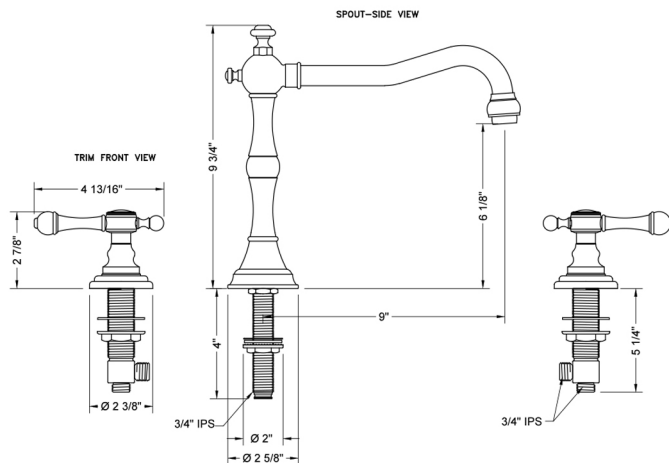

Roaring 20's Roman Tub Set with Majesty Lever Handles

Model #: 9930-T692-TRIM-

FEATURES:

- All brass roman deck mount tub set trim
- Quick connect/disconnect spout
- Swivel Spout includes full flow aerator
- Spout Hole Size Min-Max: 1 1/4" - 1 3/8"
- Valve Hole Size Min-Max: 1 1/4" - 1 3/8"
- ADA Compliant Levers
- Requires J-6910 rough in kit

SPECIFICATION DRAWING:

* SPEC SHOWN WITH ROUGH KIT
SOLD SEPARATELY

AVAILABLE HANDLES: