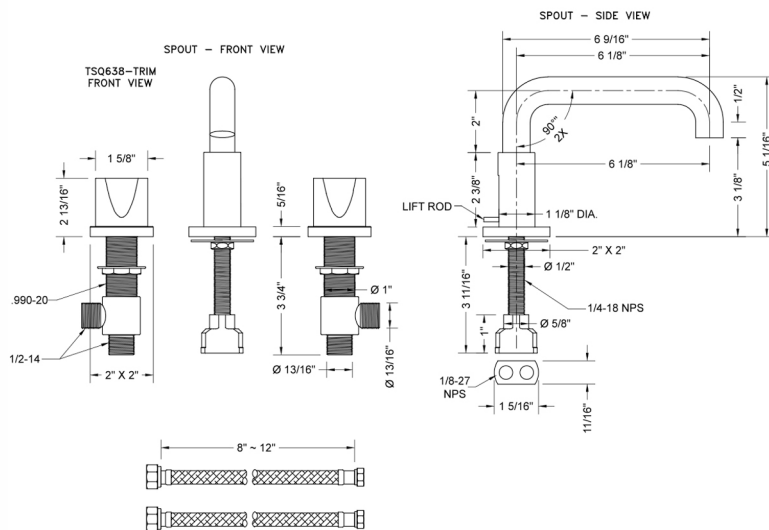

Downtown Contempo Faucet with Square Escutcheons & Thumb Handles- 0.5 GPM

Model #: 8883-TSQ672-0.5-

FEATURES:

- All brass 8" - 12" widespread faucet includes brass pop-up drain with overflow
- 1/4 turn ceramic valves
- Low Profile Swivel Spout (For Stationary Spout option, contact JACLO)
- Available Flow Rates: 1.5, 1.2 & 0.5 GPM. Additional flow rate (aerator) options available. Contact JACLO.
- 5 3/4" spout reach
- Spout Hole Size: 1 1/2" - 1 7/8"
- Valve Hole Size: 1 1/8" - 1 5/8"

SPECIFICATION DRAWING:

AVAILABLE HANDLES:

COMPLIANCES: