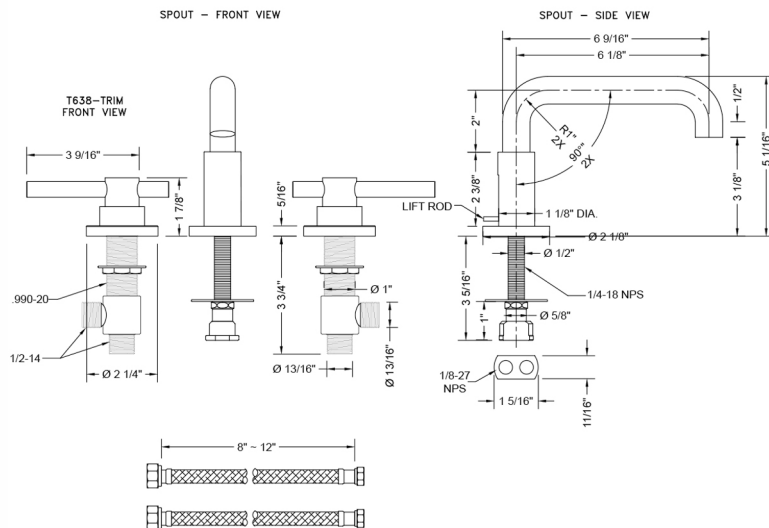

SPECIFICATION DRAWING: