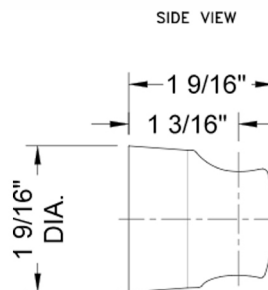

Stationary Mini Wall Mount Handshower Bracket

Model #: 8053-

FEATURES:

- Stationary wall mount handshower holder
- Recommended for use with smaller handshowers
- Minimalistic design goes well with any styling
- Conical end of hose sits in holder
- Mounting screws & anchors included

SPECIFICATION DRAWING:

TOP VIEW