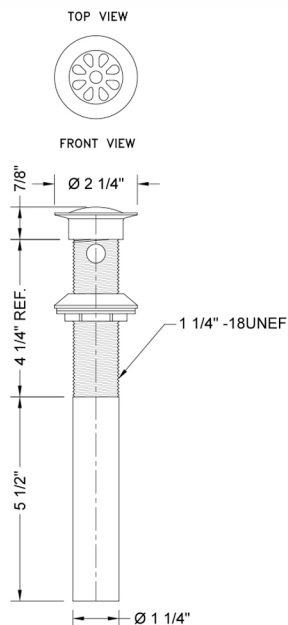

## Tear Drop Lavatory Drain with Overflow

**Model #: 660-**

### FEATURES:

- Tear drop pattern drain
- Fits 1 1/2" opening (standard flange)
- Drain is always opened in basin
- Ideal for vessel sinks
- With overflow

### SPECIFICATION DRAWING: