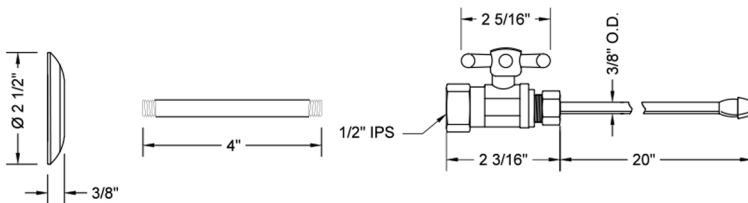

# Quarter Turn Straight Pattern 1/2" IPS x 3/8" O.D. Faucet Supply Kit with Standard Cross Handle, 20" Supply Tubes, Escutcheons

**Model #: 619-62-**

## FEATURES:

- Complete Faucet Supply Kit
- Kit contains:
  - (2) Quarter Turn Straight Pattern 1/2" IPS x 3/8" O.D. Supply Valve with Standard Cross Handle P/N 619
  - (2) 20" Copper Supply Tubes P/N 662
  - (2) Escutcheons P/N 741 (ULB P/N 6015)
  - (2) 1/2" Brass Nipples P/N 801-12.4

## SPECIFICATION DRAWING:

COMPONENTS	
DESCRIPTION	QTY:
STRAIGHT VALVE - STANDARD CROSS HANDLE	2
20" X 3/8" O.D. SUPPLY TUBE	2
2 1/2" SURE GRIP ESCUTCHEON	2
4" NIPPLE	2