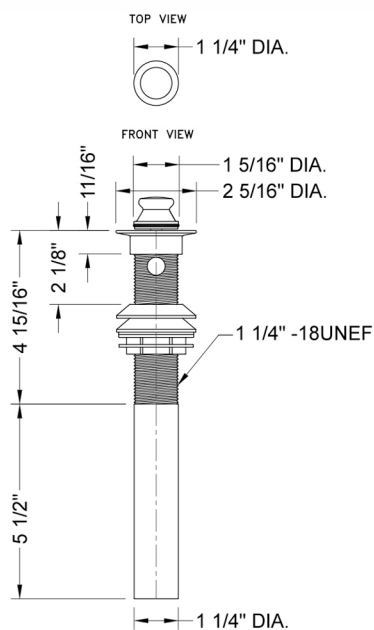

COMPLIANCES:

Complies with: ASME A112.18.1-2012/CSA B125.1-12