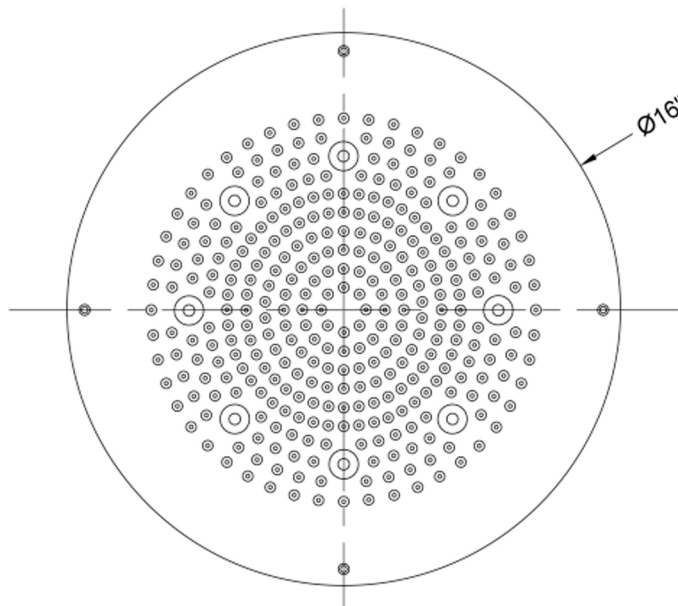

# 16" Diameter CIRCOLARE Dream Light Rain Canopy

**Model #: 16R-DLRC-**

## FEATURES:

- Round dream light water feature rain canopy
- Single color-fixed lighting
- LED light colors available:
  - White (013), Blue (015), Amber (016), Red (017), Green (018)
- 1/2" male IPS connection with flexible hose
- Surface or flush mount to ceiling
- Easy clean replaceable rubber jets
- Wall mounted control panel activates lights on/off
- Input voltage 110V AC (transformer included)
- CE approved
- Requires minimum flow rate of 5.5 GPM
- Standard finish is chrome. For other finish options, contact JACLO for pricing & availability

## SPECIFICATION DRAWING:

**BOTTOM VIEW**