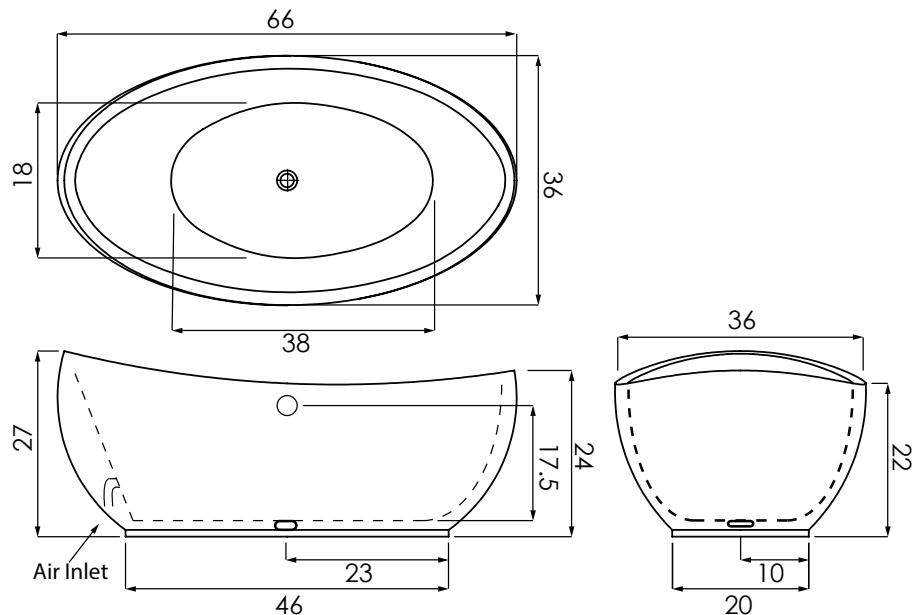

CODES AND COMPLIANCES

Massachusetts code File no: P1-0614-491