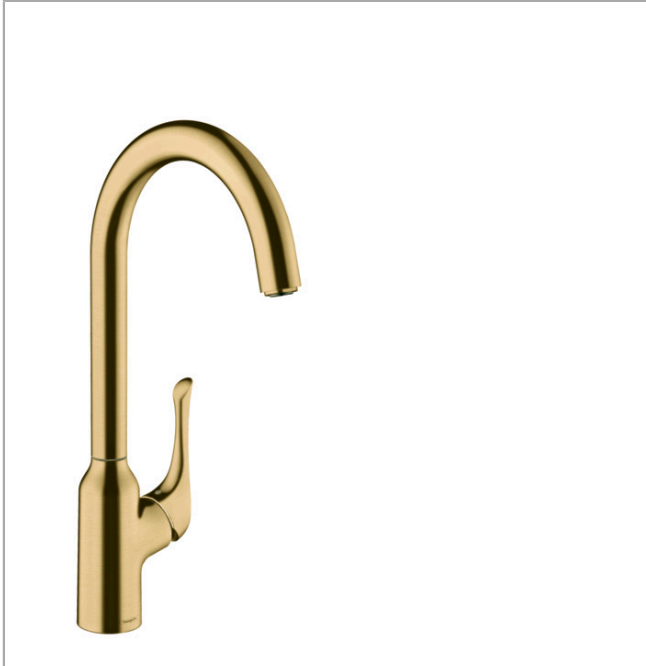

**Allegro N
Bar Faucet, 1.75 GPM**

Finishes : **brushed gold optic** Part no. : **71845251**

Description

Features

- Swivel range 360°
- Laminar spray
- Flow: 1.75 GPM (6.6 L/Min)
- Ceramic cartridge
- 3/8" hoses

Technology

Product image

Scale drawing