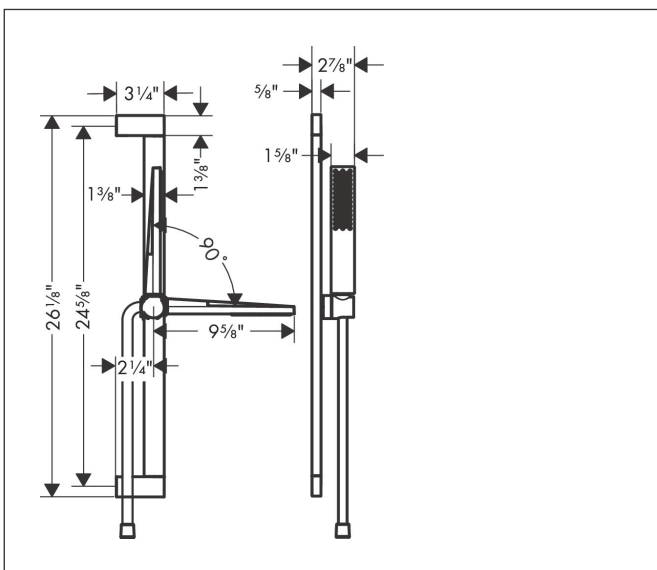

Brand hansgrohe
 Art. Name **Pulsify E** Wallbar Set 100 1-Jet 24", 1.75 GPM
 Art. Nr. 24371821
 Surface brushed nickel
 Pos. 1

Product Picture

Features

- Consists of: Baton handshower, Wallbar, Handshower hose, Slider
- Spray modes: PowderRain
- Flow: 1.75 GPM (6.6 L/Min)
- Pivot connector prevents hose from tangling
- Wall mounted: Fastens with screws
- Wallbar type: swivelling shower bar
- Stand pipe: 26 Inch
- Profile stand pipe: cubic

Drawing

Technology

Spray Types