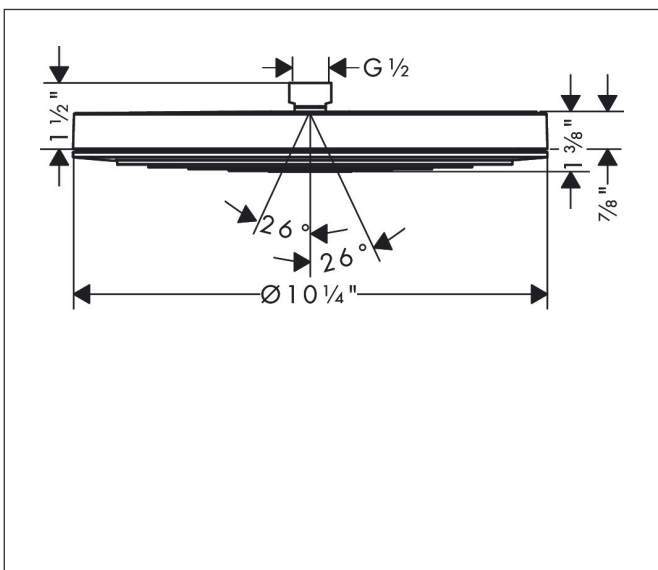

Brand hansgrohe
 Art. Name **Pulsify S** Showerhead 260 1-Jet,1.75 GPM
 Art. Nr. 24142671
 Surface matte black
 Pos. 1

Product Picture

Drawing

Features

- shower head size: 260 mm
- Spray modes: PowderRain
- Fast Drain empties the overhead shower from an angle of 10°
- Spray face surface: graphite
- Flow: 1.75 GPM (6.6 L/Min)