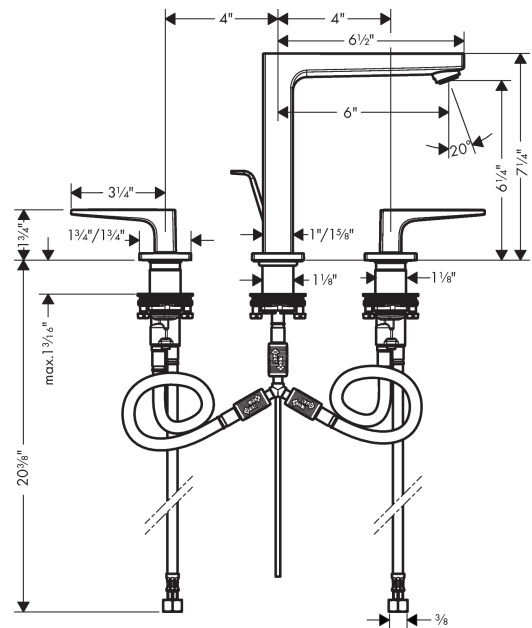

Metropol

Widespread Faucet 160 with Loop Handles and Pop-Up Drain, 1.2 GPM

Finishes : **brushed nickel** Part no. : **74517821**

Description

Features

- Aerated spray
- Flow: 1.2 GPM (4.5 L/Min)
- 90° ceramic valves
- Includes pop-up drain

Item details

List Price \$ 912.00

Technology

Compliance

Product image

Scale drawing

Metropol

Widespread Faucet 160 with Loop Handles and Pop-Up Drain, 1.2 GPM

Finishes : **brushed nickel** Part no. : **74517821**

Exploded drawing

Year of production: >07/18

Metropol

Widespread Faucet 160 with Loop Handles and Pop-Up Drain, 1.2 GPM

Finishes : **brushed nickel** Part no. : **74517821**

Spare parts list

Year of production: >07/18

Pos.	Description	Part no.	Price	PU
1	spout 160 mm	93022820	-	1
2	aerator M24x1 (4,5 l/min)	93202000	-	1
3	service tool	95661000	-	1
4	O-ring 21x1,5	98219000	-	1
5	escutcheon for spout	92906820	-	1
6	flat seal	98749000	-	1
7	O-ring 26x4	92191000	-	1
8	connection hose 200 mm M10x1	92913000	-	1
9	O-ring 8x1,75	97827000	-	1
10	fixing set (Ø 28)	92909000	-	1
11	lever collar	97548000	-	1
12	hose connection angel	92905000	-	1
13	handle for cold water	92919820	-	1
14	handle for hot water	92918820	-	1
15	O-Ring 14x1,5	98201000	-	1
16	escutcheon	92915820	-	1
17	handle fixing set	98932000	-	1
18	shut off unit right closing	98817001	-	1
19	shut off unit left closing	95366001	-	1
20	O-ring 33x2,5	92907000	-	1
21	connection hose 400 mm M10x1	92914000	-	1
22	connection hose 18½" M8x0,75 3/8"	96321001	-	1
23	pull rod	96657820	-	1
a	pop up waste	88509820	-	1