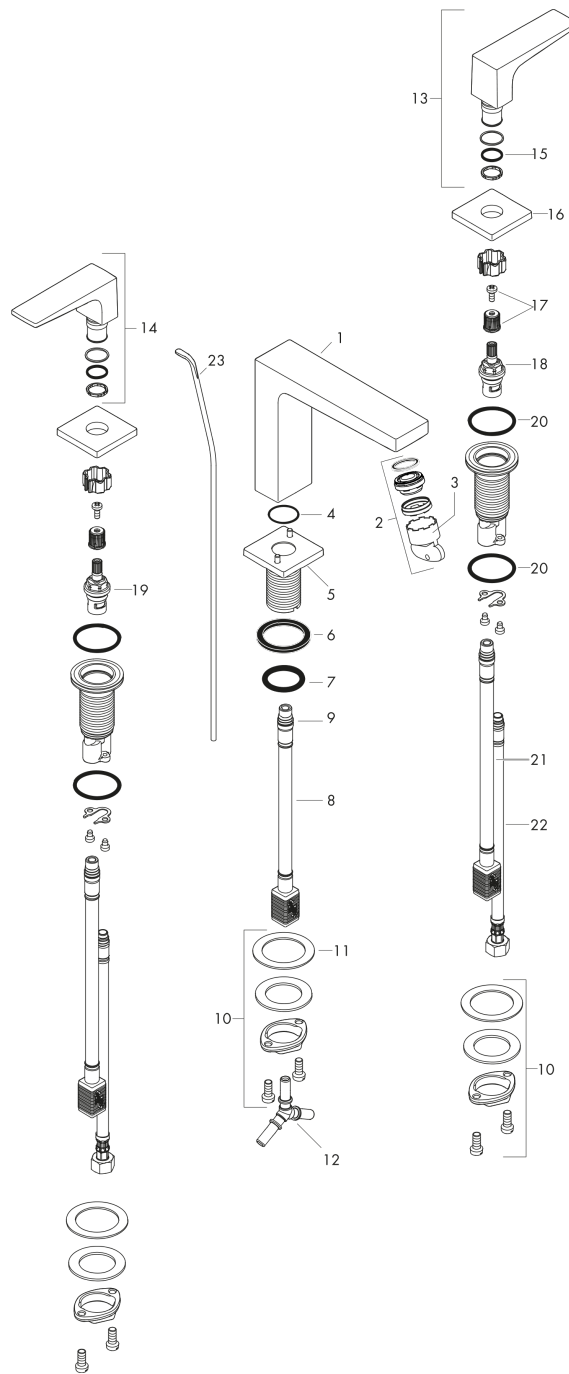

Metropol

Widespread Faucet 160 with Loop Handles and Pop-Up Drain, 1.2 GPM

Finishes : **brushed nickel** Part no. : **74517821**

Description

Features

- Aerated spray
- Flow: 1.2 GPM (4.5 L/Min)
- 90° ceramic valves
- Includes pop-up drain

Item details

List Price \$ 912.00

Technology

Compliance

Product image

Scale drawing

Metropol

Widespread Faucet 160 with Loop Handles and Pop-Up Drain, 1.2 GPM

Finishes : **brushed nickel** Part no. : **74517821**

Exploded drawing

Year of production: >07/18

Metropol

Widespread Faucet 160 with Loop Handles and Pop-Up Drain, 1.2 GPM

Finishes : **brushed nickel** Part no. : **74517821**

Spare parts list

Year of production: >07/18

Pos.	Description	Part no.	Price	PU
1	spout 160 mm	93022820	-	1
2	aerator M24x1 (4,5 l/min)	93202000	-	1
3	service tool	95661000	-	1
4	O-ring 21x1,5	98219000	-	1
5	escutcheon for spout	92906820	-	1
6	flat seal	98749000	-	1
7	O-ring 26x4	92191000	-	1
8	connection hose 200 mm M10x1	92913000	-	1
9	O-ring 8x1,75	97827000	-	1
10	fixing set (Ø 28)	92909000	-	1
11	lever collar	97548000	-	1
12	hose connection angel	92905000	-	1
13	handle for cold water	92919820	-	1
14	handle for hot water	92918820	-	1
15	O-Ring 14x1,5	98201000	-	1
16	escutcheon	92915820	-	1
17	handle fixing set	98932000	-	1
18	shut off unit right closing	98817001	-	1
19	shut off unit left closing	95366001	-	1
20	O-ring 33x2,5	92907000	-	1
21	connection hose 400 mm M10x1	92914000	-	1
22	connection hose 18½" M8x0,75 3/8"	96321001	-	1
23	pull rod	96657820	-	1
a	pop up waste	88509820	-	1