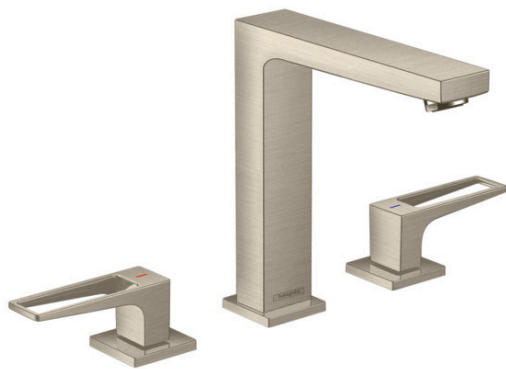

Metropol

Widespread Faucet 160 with Loop Handles and Pop-Up Drain, 1.2 GPM

Finishes : **brushed nickel** Part no. : **74517821**

Description

Features

- Aerated spray
- Flow: 1.2 GPM (4.5 L/Min)
- 90° ceramic valves
- Includes pop-up drain

Item details

List Price \$ 912.00

Technology

Compliance

Product image

Scale drawing

Metropol

Widespread Faucet 160 with Loop Handles and Pop-Up Drain, 1.2 GPM

Finishes : **brushed nickel** Part no. : **74517821**

Exploded drawing

Year of production: >07/18

Metropol

Widespread Faucet 160 with Loop Handles and Pop-Up Drain, 1.2 GPM

Finishes : **brushed nickel** Part no. : **74517821**