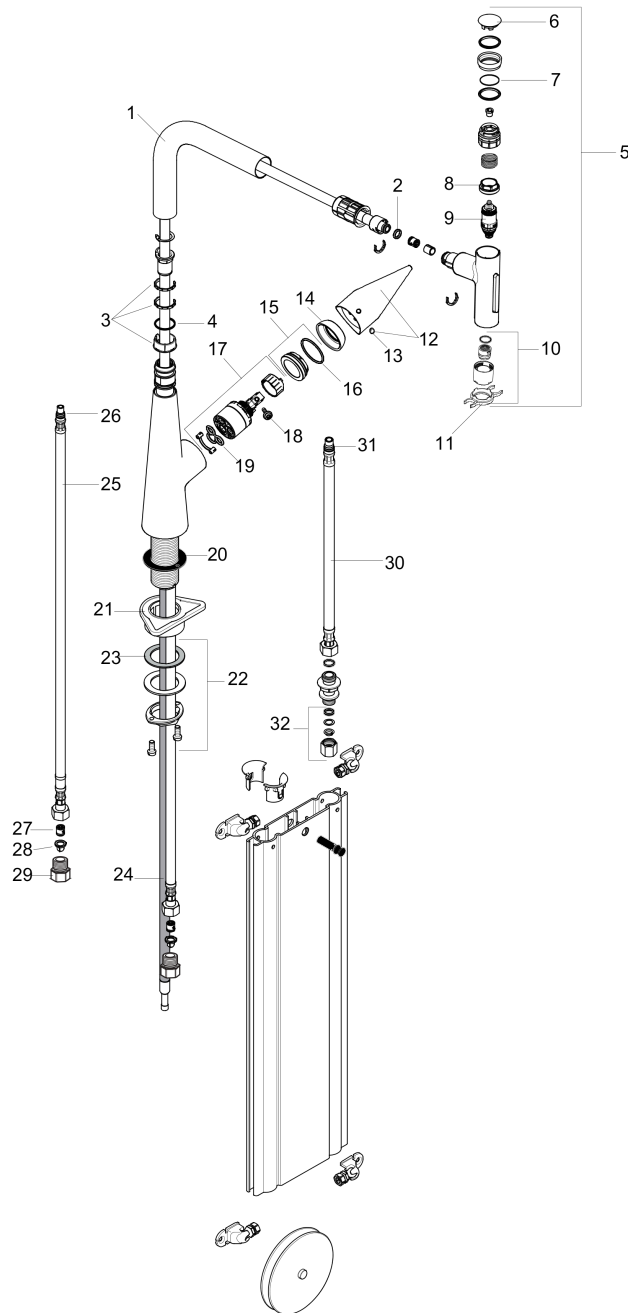

Talis Select S
HighArc Kitchen Faucet, 2-Spray Pull-Out with sBox, 1.75 GPM
 Finishes : **steel optic** Part no. : **73867801**

Description

Features

- Swivel range 110° / 150°
- Laminar spray, needle spray
- Toggle spray diverter
- Select button provides convenient start/stop of the water flow at the sprayhead
- MagFit magnetic sprayhead docking
- Single-hole installation
- Flow: 1.75 GPM (6.6 L/Min)
- Ceramic cartridge
- 3/8" hoses
- Integrated double backflow prevention
- sBox for smooth, protected hose guidance in the cabinet
- extension length up to 30" (76cm)

Exploded drawing

Year of production: >07/19

Talis Select S
HighArc Kitchen Faucet, 2-Spray Pull-Out with sBox, 1.75 GPM
 Finishes : **steel optic** Part no. : **73867801**

Spare parts list

Year of production: >07/19

Pos.	Description	Part no.	Price	PU
1	spout cpl.	92583800	-	1
2	O-ring 8x2	98112000	-	1
3	set of lever collars	98365000	-	1
4	O-ring 21x2,5	98211000	-	1
5	handspray	93412801	-	1
6	cover	92566800	-	1
7	O-Ring 14x1,5	98201000	-	1
8	nut	92567000	-	1
9	shut off unit	98463000	-	1
10	spray former	93342000	-	1
11	service tool	95910000	-	1
12	handle	92581800	-	1
13	screw cover	96338000	-	1
14	flange	95498800	-	1
15	nut	97209000	-	1
16	O-Ring 32x2	98193000	-	1
17	cartridge, assy	92730000	-	1
18	locking screw for handle	95140000	-	1
19	seal	95008000	-	1
20	seal	92582000	-	1
21	support	97523000	-	1
22	fixing set (Ø 34)	95049000	-	1
23	lever collar	97548000	-	1
24	hose 1,50 m	92569000	-	1
25	connection hose 900 mm M8x0,75 G3/8	95372000	-	1
26	O-ring 7x1,5	98422000	-	1
27	non return valve DW 10	96456000	-	1
28	filter packing	95291000	-	1
29	adapter for connection hose	88802000	-	1
30	connection hose 450 mm M10x1 G3/8	96507000	-	1
31	O-ring 8x1,75	97827000	-	1
32	squeezing connection	96099000	-	1
a	extension set	43333000	-	1