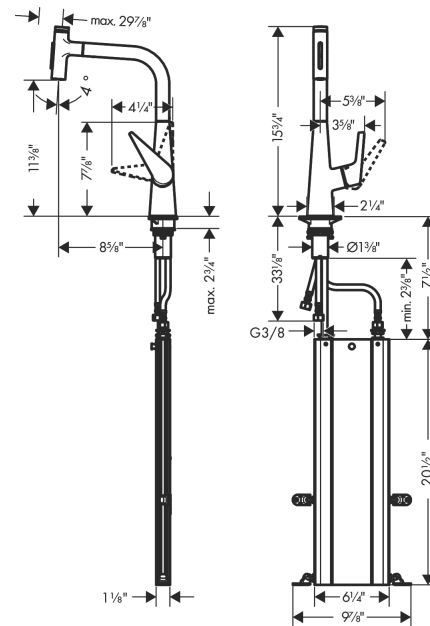

Scale drawing