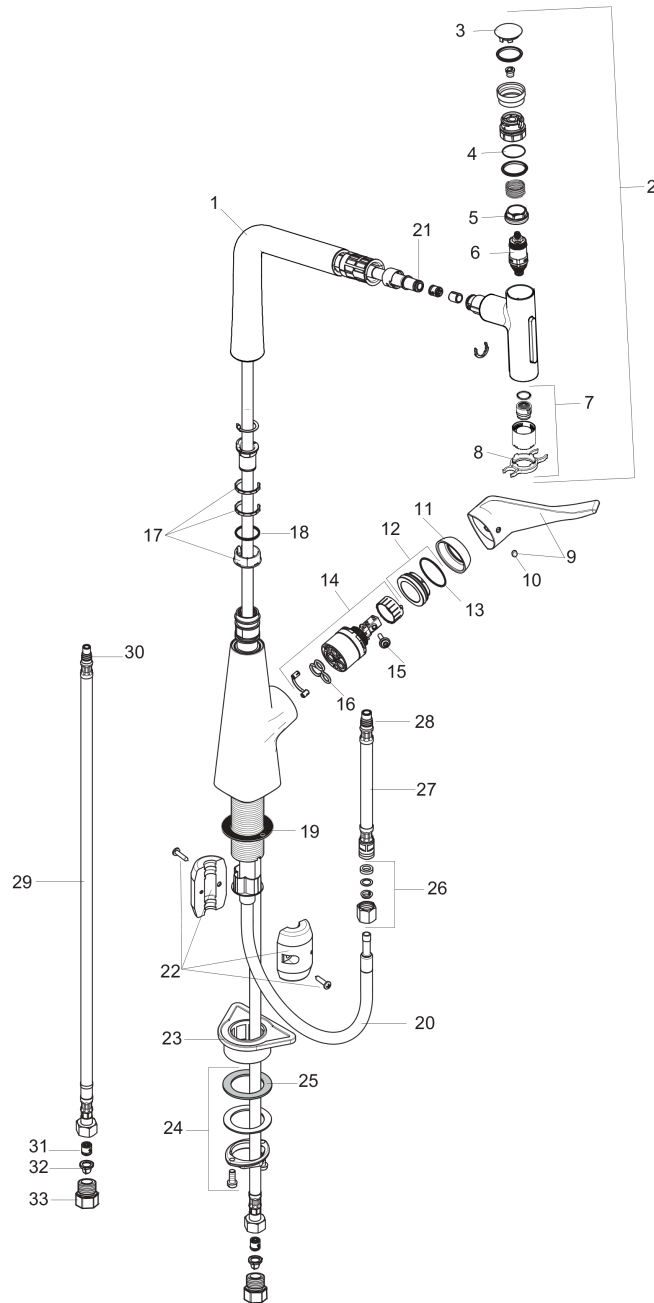

Metris Select
HighArc Kitchen Faucet, 2-Spray Pull-Out, 1.75 GPM
 Finishes : **chrome** Part no. : **73820001**

Exploded drawing

Year of production: >07/19

Metris Select

HighArc Kitchen Faucet, 2-Spray Pull-Out, 1.75 GPM

Finishes : **chrome** Part no. : **73820001**

Spare parts list

Year of production: >07/19

Pos.	Description	Part no.	Price	PU
1	spout cpl.	92736000	-	1
2	handspray	93411001	-	1
3	cover	92566000	-	1
4	O-ring 19x1,5	95962000	-	1
5	nut	92567000	-	1
6	shut off unit	98463000	-	1
7	spray former	93342000	-	1
8	service tool	95910000	-	1
9	handle	98455000	-	1
10	screw cover	96338000	-	1
11	flange	95498000	-	1
12	nut	97209000	-	1
13	O-Ring 32x2	98193000	-	1
14	cartridge, assy	92730000	-	1
15	locking screw for handle	95140000	-	1
16	seal	95008000	-	1
17	set of lever collars	98365000	-	1
18	O-ring 21x2,5	98211000	-	1
19	seal	92582000	-	1
20	hose 1,50 m	92569000	-	1
21	O-ring 8x2	98112000	-	1
22	weight	92500000	-	1
23	support	97523000	-	1
24	fixing set (Ø 34)	95049000	-	1
25	lever collar	97548000	-	1
26	squeezing connection	96099000	-	1
27	connection hose 600 mm M10x1	92568000	-	1
28	O-ring 8x1,75	97827000	-	1
29	connection hose 900 mm M8x0,75 G3/8	95372000	-	1
30	O-ring 7x1,5	98422000	-	1
31	non return valve DW 10	96456000	-	1
32	filter packing	95291000	-	1
33	adapter for connection hose	88802000	-	1