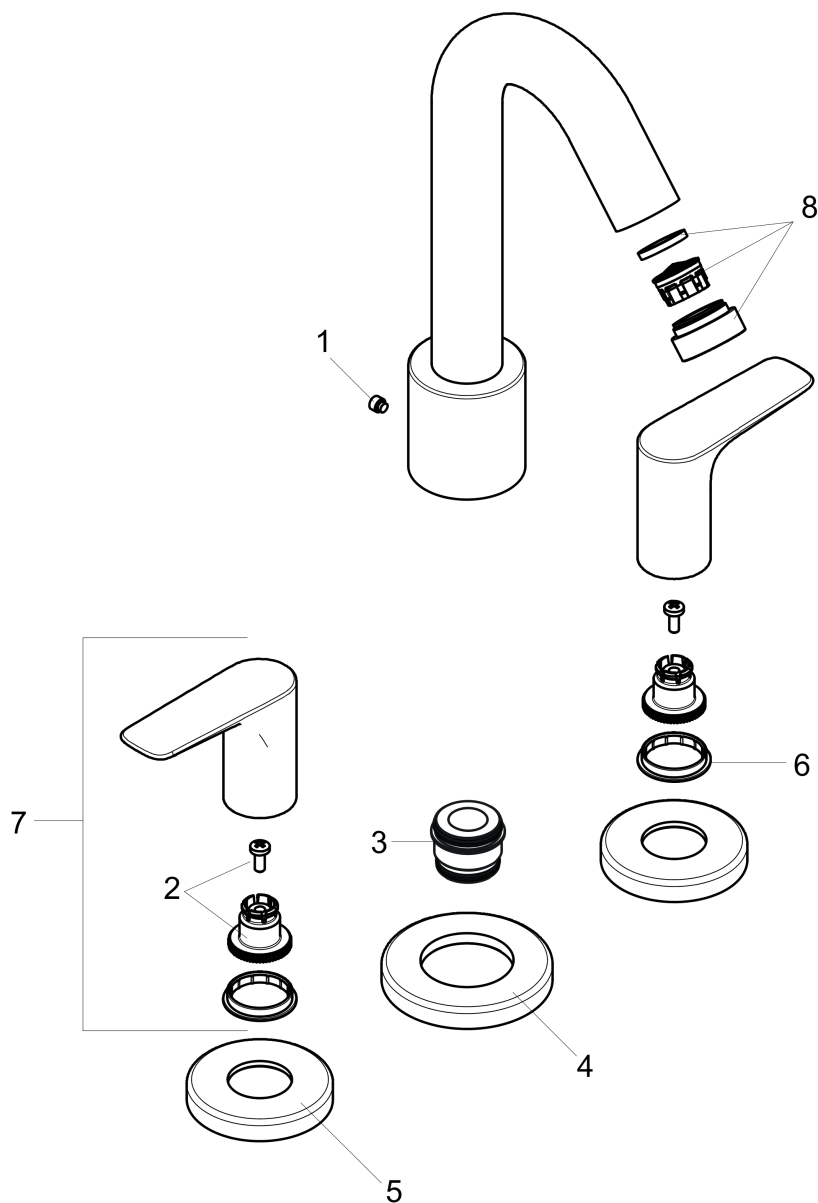

**Logis**

**3-Hole Roman Tub Set Trim**

Finishes : **brushed nickel** Part no. : **71500821**

**Description**

**Features**

- 90° ceramic valves

**Item details**

List Price \$ 616.00

**Compliance**

**Product image**

**Scale drawing**

Logis

3-Hole Roman Tub Set Trim

Finishes : brushed nickel Part no. : 71500821

Exploded drawing

Year of production: >07/15

**Logis**

**3-Hole Roman Tub Set Trim**

Finishes : **brushed nickel** Part no. : **71500821**

**Spare parts list**

Year of production: >07/15

Pos.	Description	Part no.	Price	PU
1	hollow set screw M6x6	97660000	-	1
2	handle fixing set	94184000	-	1
3	adapter for spout	88512000	-	1
4	escutcheon Ø 70 mm	97779820	-	1
5	escutcheon	31098820	-	1
6	set of color-rings cold / hot water	95819000	-	1
7	handle	92779820	-	1
8	aerator M24x1 (25 l/min)	92512820	-	1