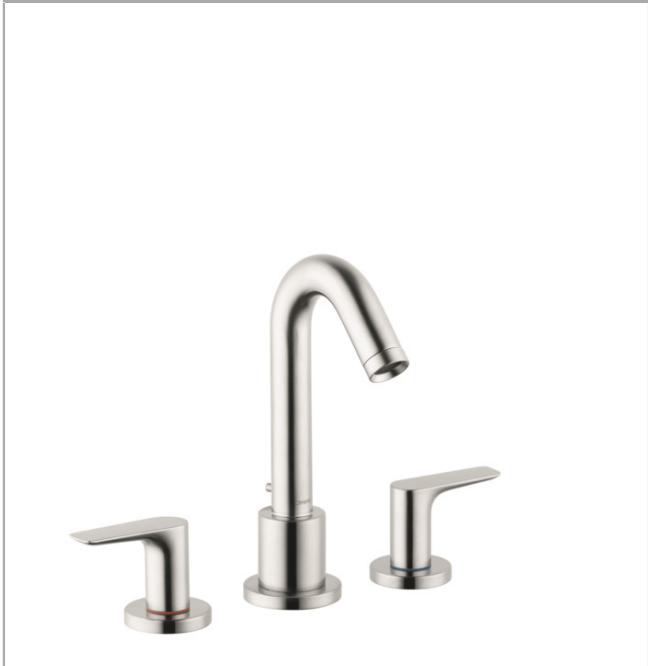

**Logis**

**3-Hole Roman Tub Set Trim**

Finishes : **brushed nickel** Part no. : **71500821**

**Description**

**Features**

- 90° ceramic valves

**Item details**

List Price \$ 616.00

**Compliance**

**Product image**

**Scale drawing**

Logis

3-Hole Roman Tub Set Trim

Finishes : brushed nickel Part no. : 71500821

Exploded drawing

Year of production: >07/15

**Logis**

**3-Hole Roman Tub Set Trim**

Finishes : **brushed nickel** Part no. : **71500821**

**Spare parts list**

Year of production: >07/15

Pos.	Description	Part no.	Price	PU
1	hollow set screw M6x6	97660000	-	1
2	handle fixing set	94184000	-	1
3	adapter for spout	88512000	-	1
4	escutcheon Ø 70 mm	97779820	-	1
5	escutcheon	31098820	-	1
6	set of color-rings cold / hot water	95819000	-	1
7	handle	92779820	-	1
8	aerator M24x1 (25 l/min)	92512820	-	1