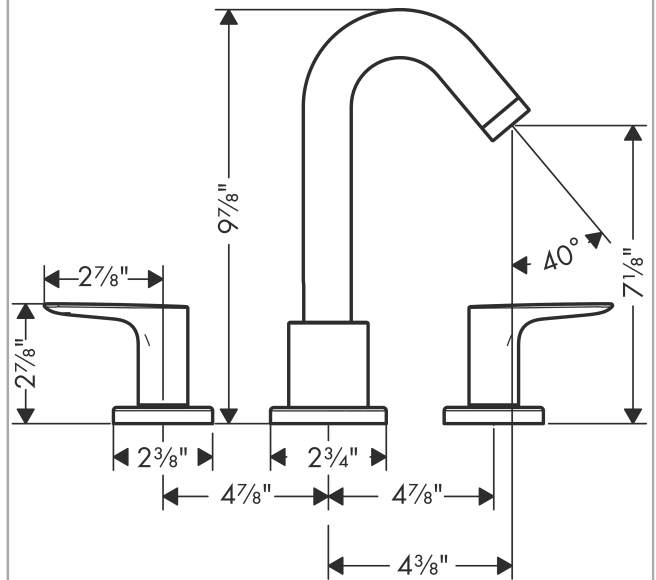

**Logis**

**3-Hole Roman Tub Set Trim**

Finishes : **brushed nickel** Part no. : **71500821**

**Description**

**Features**

- 90° ceramic valves

**Item details**

List Price \$ 616.00

**Compliance**

**Product image**

**Scale drawing**

Logis

3-Hole Roman Tub Set Trim

Finishes : brushed nickel Part no. : 71500821

Exploded drawing

Year of production: >07/15

**Logis**

**3-Hole Roman Tub Set Trim**

Finishes : **brushed nickel** Part no. : **71500821**

**Spare parts list**

Year of production: >07/15

Pos.	Description	Part no.	Price	PU
1	hollow set screw M6x6	97660000	-	1
2	handle fixing set	94184000	-	1
3	adapter for spout	88512000	-	1
4	escutcheon Ø 70 mm	97779820	-	1
5	escutcheon	31098820	-	1
6	set of color-rings cold / hot water	95819000	-	1
7	handle	92779820	-	1
8	aerator M24x1 (25 l/min)	92512820	-	1