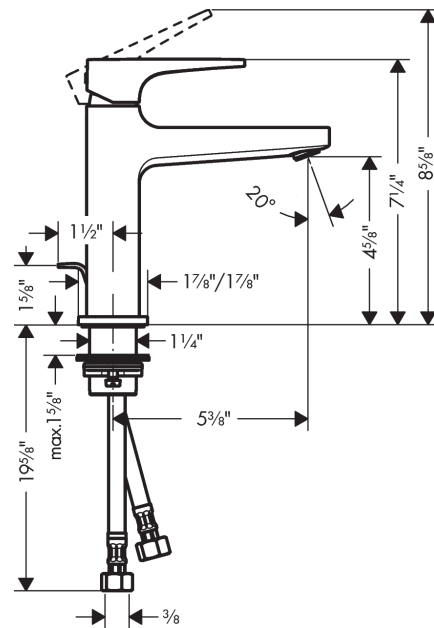

Metropol
Single-Hole Faucet 110 with Lever Handle and Pop-Up Drain, 1.2 GPM
 Finishes : **brushed nickel** Part no. : **32506821**

Description

Features

- Aerated spray
- Flow: 1.2 GPM (4.5 L/Min)
- Ceramic cartridge
- Includes pop-up drain

Item details

List Price \$ 479.00

Technology

Compliance

Product image

Scale drawing

Metropol
Single-Hole Faucet 110 with Lever Handle and Pop-Up Drain, 1.2 GPM
Finishes : **brushed nickel** Part no. : **32506821**

Exploded drawing

Year of production: >01/18

Metropol

Single-Hole Faucet 110 with Lever Handle and Pop-Up Drain, 1.2 GPM

Finishes : **brushed nickel** Part no. : **32506821**

Spare parts list

Year of production: >01/18

Pos.	Description	Part no.	Price	PU
1	handle	92995820	-	1
2	screw cover	95704000	-	1
3	flange	92625820	-	1
4	nut	92689000	-	1
5	O-ring 27x1,5	92527000	-	1
6	O-ring 25x1,5	98146000	-	1
7	cartridge, assy	95973001	-	1
8	seal	98865000	-	1
9	adapter for cartridge	92628000	-	1
10	adapter for cartridge	98866000	-	1
11	O-ring 23x2	98398000	-	1
12	aerator M22x1	93098000	-	1
13	service tool	95661000	-	1
14	O-ring 32x1,5	92936000	-	1
15	escutcheon	93048820	-	1
16	flat seal	98749000	-	1
17	fixing set (Ø 32)	13961000	-	1
18	lever collar	97548000	-	1
19	connection hose 23½" M8x0,75 3/8"	98600001	-	1
20	pull rod	96657820	-	1
a	pop up waste	88509820	-	1