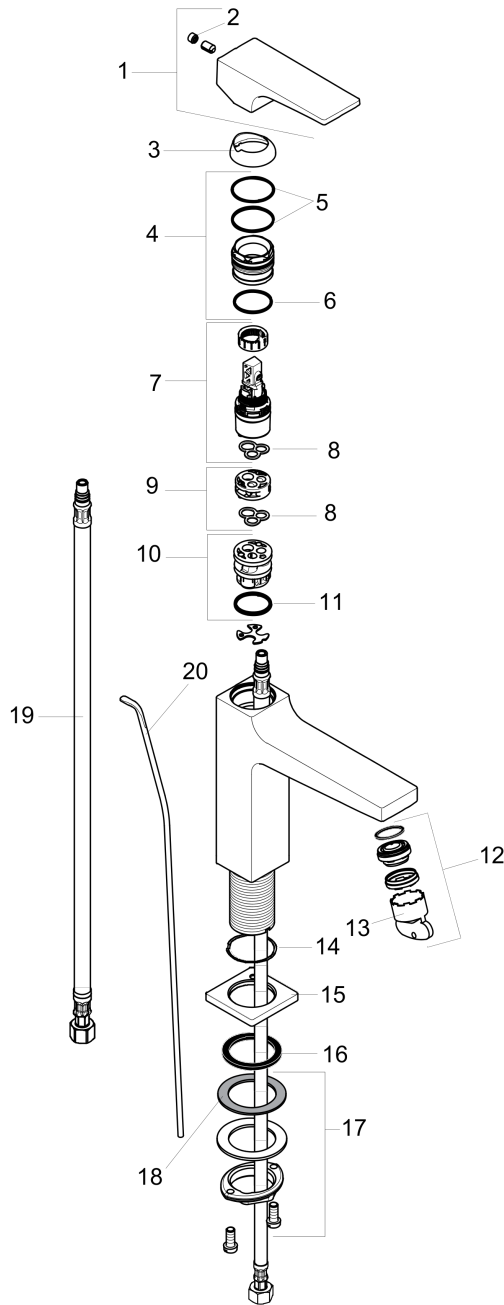

Metropol
Single-Hole Faucet 110 with Lever Handle and Pop-Up Drain, 1.2 GPM
 Finishes : **brushed nickel** Part no. : **32506821**

Description

Features

- Aerated spray
- Flow: 1.2 GPM (4.5 L/Min)
- Ceramic cartridge
- Includes pop-up drain

Item details

List Price \$ 479.00

Technology

Compliance

Product image

Scale drawing

Metropol
Single-Hole Faucet 110 with Lever Handle and Pop-Up Drain, 1.2 GPM
Finishes : **brushed nickel** Part no. : **32506821**

Exploded drawing

Year of production: >01/18

Metropol

Single-Hole Faucet 110 with Lever Handle and Pop-Up Drain, 1.2 GPM

Finishes : **brushed nickel** Part no. : **32506821**

Spare parts list

Year of production: >01/18

Pos.	Description	Part no.	Price	PU
1	handle	92995820	-	1
2	screw cover	95704000	-	1
3	flange	92625820	-	1
4	nut	92689000	-	1
5	O-ring 27x1,5	92527000	-	1
6	O-ring 25x1,5	98146000	-	1
7	cartridge, assy	95973001	-	1
8	seal	98865000	-	1
9	adapter for cartridge	92628000	-	1
10	adapter for cartridge	98866000	-	1
11	O-ring 23x2	98398000	-	1
12	aerator M22x1	93098000	-	1
13	service tool	95661000	-	1
14	O-ring 32x1,5	92936000	-	1
15	escutcheon	93048820	-	1
16	flat seal	98749000	-	1
17	fixing set (Ø 32)	13961000	-	1
18	lever collar	97548000	-	1
19	connection hose 23½" M8x0,75 3/8"	98600001	-	1
20	pull rod	96657820	-	1
a	pop up waste	88509820	-	1