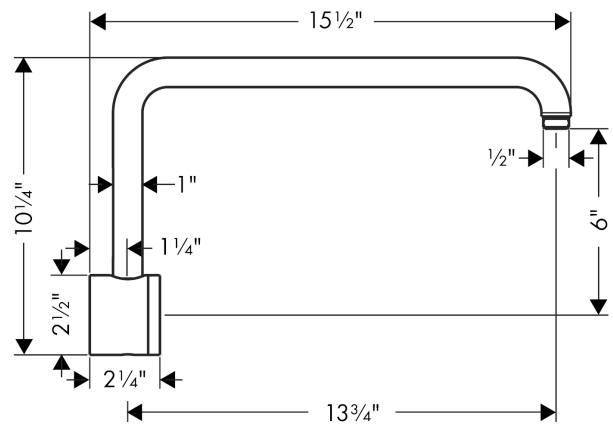

**Raindance
Showerarm**

Finishes : **brushed nickel** Part no. : **06476820**

Description

Features

- Brass
- 1/2" NPT
- mounting plate, Escutcheon

Item details

List Price \$ 473.00

Compliance

Product image

Scale drawing

**Raindance
Showerarm**

Finishes : **brushed nickel** Part no. : **06476820**

Exploded drawing

Year of production: >11/06

**Raindance
Showerarm**

Finishes : **brushed nickel** Part no. : **06476820**

Spare parts list

Year of production: >11/06

Pos.	Description	Part no.	Price	PU
1	mounting set	98689000	-	1
2	cover	98690000	-	1