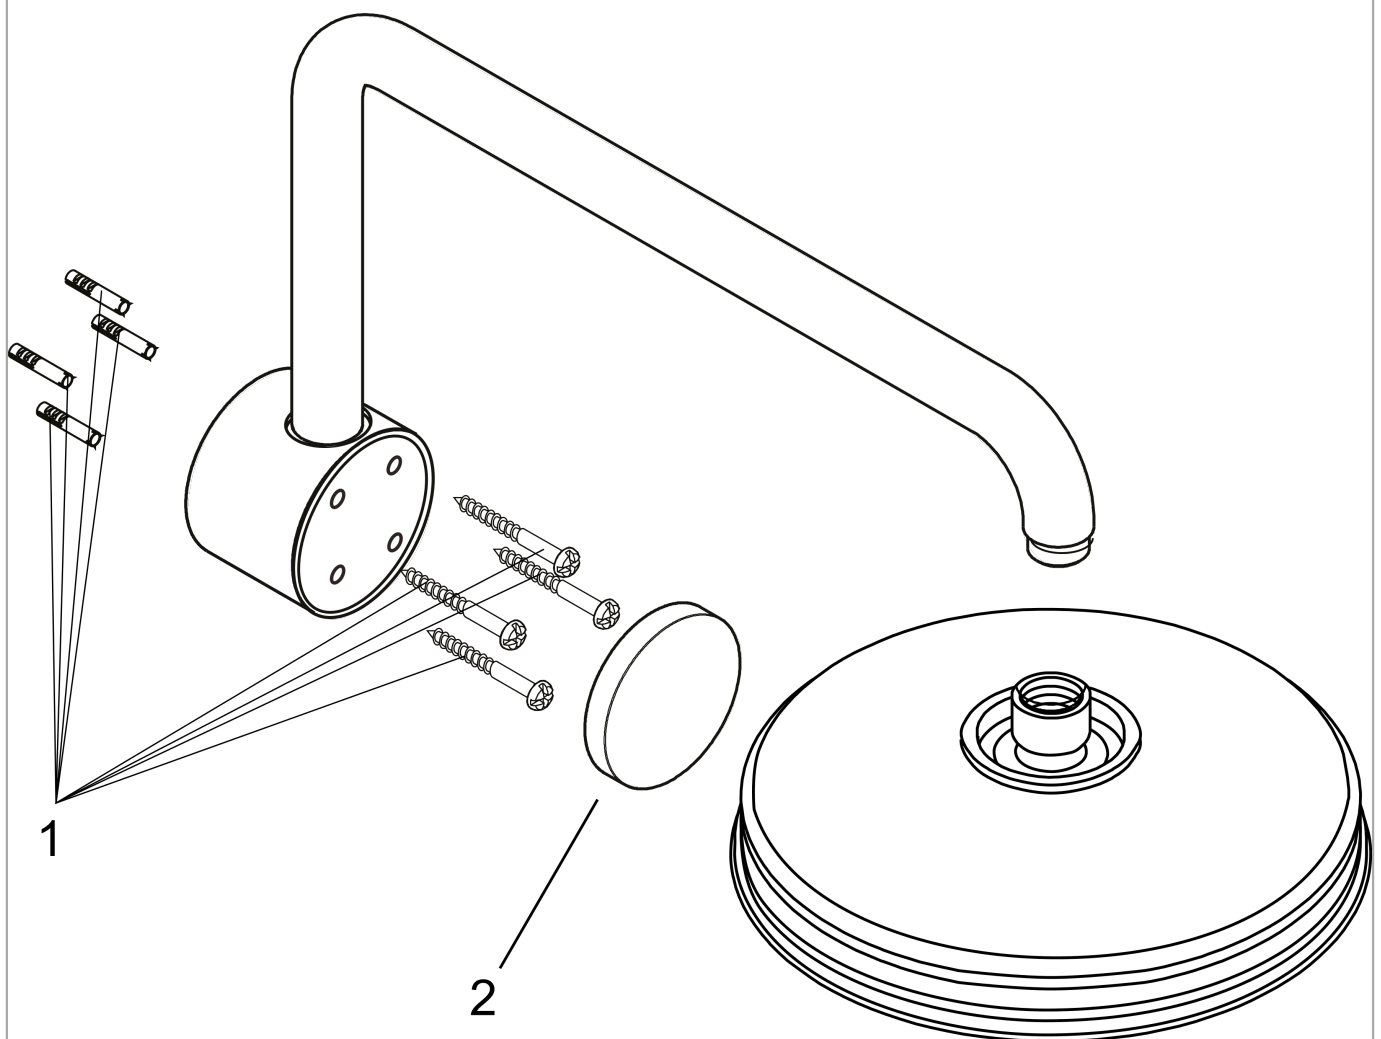

**Raindance
Showerarm**

Finishes : **brushed nickel** Part no. : **06476820**

Description

Features

- Brass
- 1/2" NPT
- mounting plate, Escutcheon

Item details

List Price \$ 473.00

Compliance

Product image

Scale drawing

**Raindance
Showerarm**

Finishes : **brushed nickel** Part no. : **06476820**

Exploded drawing

Year of production: >11/06

**Raindance
Showerarm**

Finishes : **brushed nickel** Part no. : **06476820**

Spare parts list

Year of production: >11/06

Pos.	Description	Part no.	Price	PU
1	mounting set	98689000	-	1
2	cover	98690000	-	1