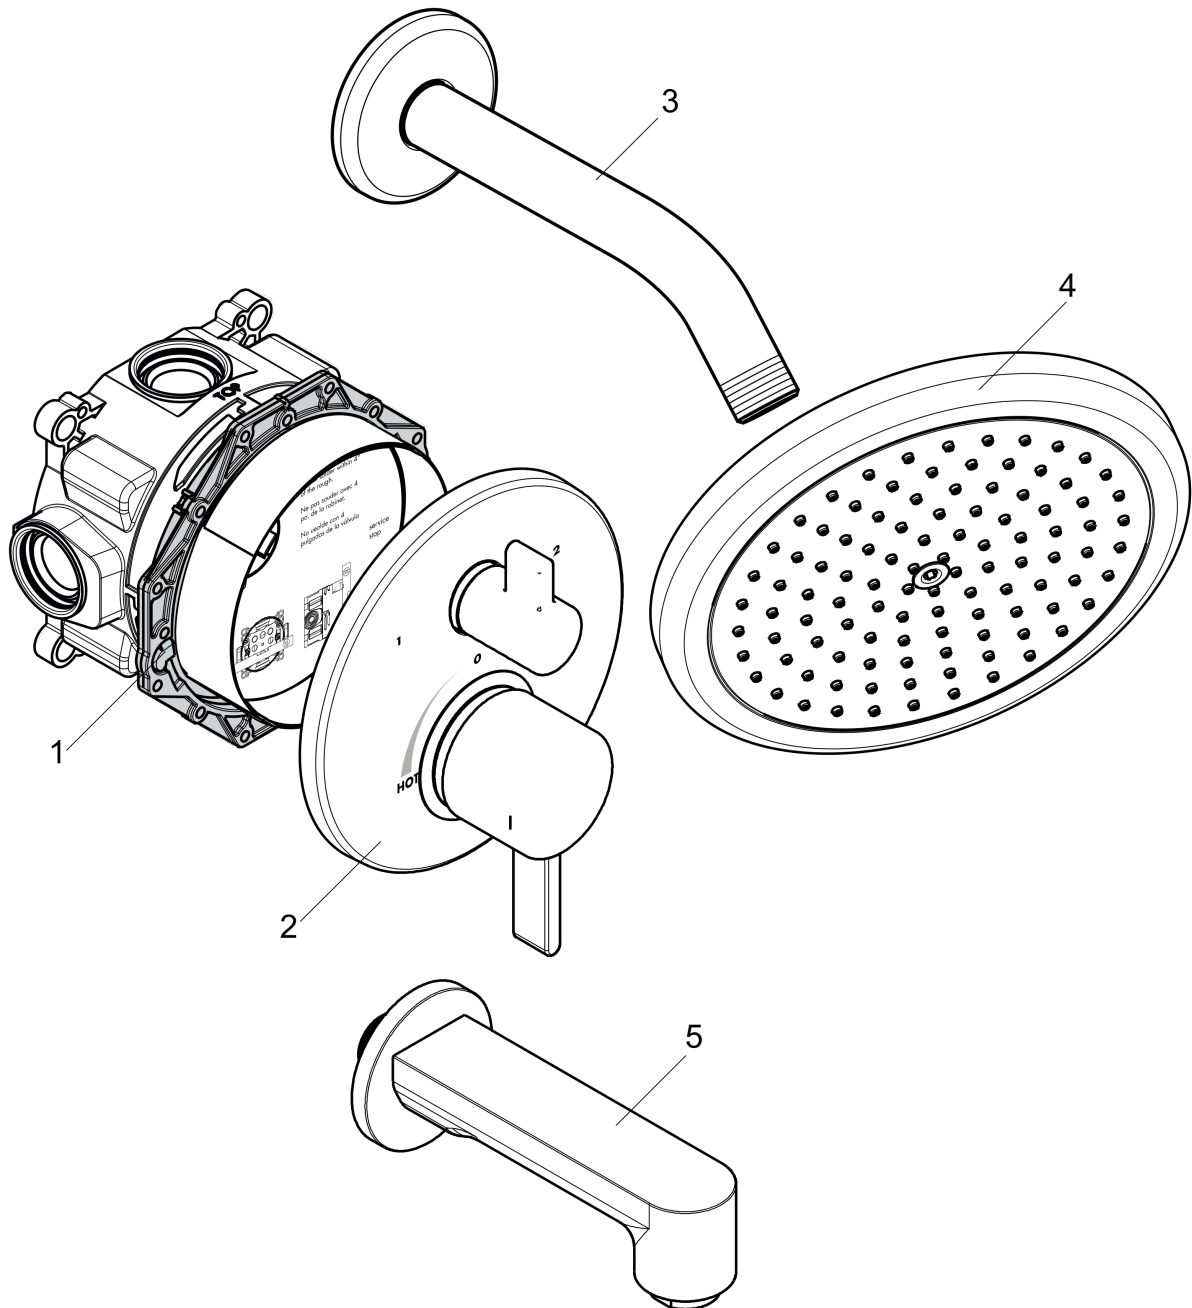

Croma
Pressure Balance Tub/Shower Set with Rough, 2.0 GPM
 Finishes : **brushed nickel** Part no. : **04908820**

Description

Features

- Consists of: Showerhead, Showerarm, Pressure Balance Trim, Tub spout, Rough
- shower head size: 220 mm
- Spray modes: RainAir
- Number of sprays: 1 spray mode
- Ball-joint: Showerhead angle adjustable
- Flow: 2.0 GPM (7.6 L/min)

Item details

List Price \$ 1,193.00

Technology

Compliance

Product image

Scale drawing

Croma
Pressure Balance Tub/Shower Set with Rough, 2.0 GPM
 Finishes : **brushed nickel** Part no. : **04908820**

Exploded drawing

Year of production: >08/20

Croma
Pressure Balance Tub/Shower Set with Rough, 2.0 GPM
 Finishes : **brushed nickel** Part no. : **04908820**

Spare parts list

Year of production: >08/20

Pos.	Description	Part no.	Price	PU
1	base body	01850181	-	1
2	Finish set	04447820	-	1
3	shower arm	04186823	-	1
4	showerhead cpl.	26478821	-	1
5	spout	14413821	-	1