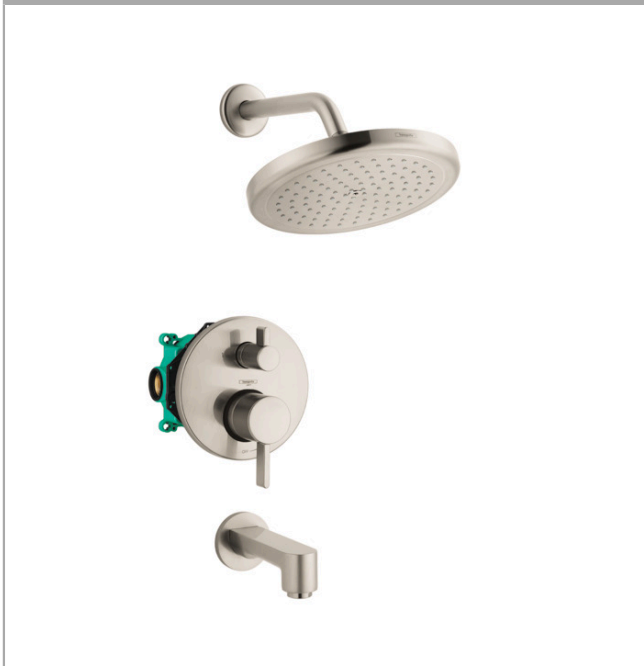

Croma
Pressure Balance Tub/Shower Set with Rough, 2.0 GPM
 Finishes : **brushed nickel** Part no. : **04908820**

Description

Features

- Consists of: Showerhead, Showerarm, Pressure Balance Trim, Tub spout, Rough
- shower head size: 220 mm
- Spray modes: RainAir
- Number of sprays: 1 spray mode
- Ball-joint: Showerhead angle adjustable
- Flow: 2.0 GPM (7.6 L/min)

Item details

List Price \$ 1,193.00

Technology

Compliance

Product image

Scale drawing

Croma
Pressure Balance Tub/Shower Set with Rough, 2.0 GPM
 Finishes : **brushed nickel** Part no. : **04908820**

Exploded drawing

Year of production: >08/20

Croma
Pressure Balance Tub/Shower Set with Rough, 2.0 GPM
 Finishes : **brushed nickel** Part no. : **04908820**

Spare parts list

Year of production: >08/20

Pos.	Description	Part no.	Price	PU
1	base body	01850181	-	1
2	Finish set	04447820	-	1
3	shower arm	04186823	-	1
4	showerhead cpl.	26478821	-	1
5	spout	14413821	-	1