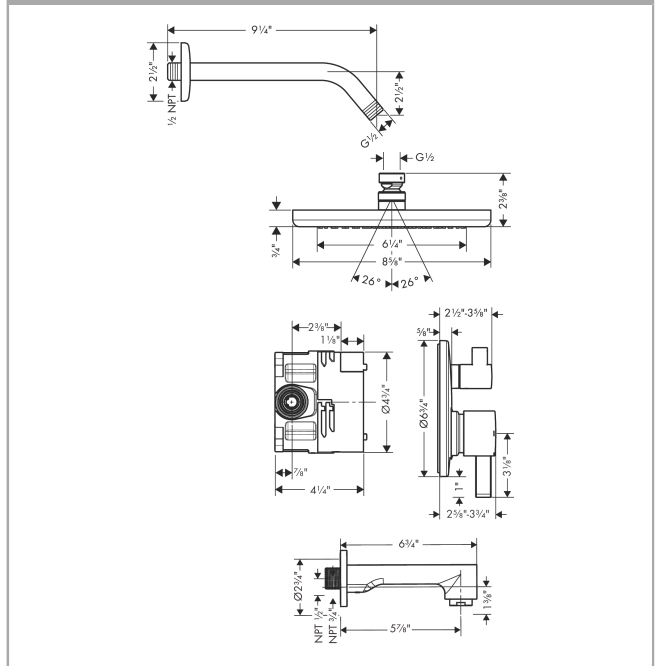

Croma
Pressure Balance Tub/Shower Set with Rough, 2.0 GPM
 Finishes : **brushed nickel** Part no. : **04908820**

Description

Features

- Consists of: Showerhead, Showerarm, Pressure Balance Trim, Tub spout, Rough
- shower head size: 220 mm
- Spray modes: RainAir
- Number of sprays: 1 spray mode
- Ball-joint: Showerhead angle adjustable
- Flow: 2.0 GPM (7.6 L/min)

Item details

List Price \$ 1,193.00

Technology

Compliance

Product image

Scale drawing

Croma
Pressure Balance Tub/Shower Set with Rough, 2.0 GPM
 Finishes : **brushed nickel** Part no. : **04908820**

Exploded drawing

Year of production: >08/20

Croma
Pressure Balance Tub/Shower Set with Rough, 2.0 GPM
 Finishes : **brushed nickel** Part no. : **04908820**

Spare parts list

Year of production: >08/20

Pos.	Description	Part no.	Price	PU
1	base body	01850181	-	1
2	Finish set	04447820	-	1
3	shower arm	04186823	-	1
4	showerhead cpl.	26478821	-	1
5	spout	14413821	-	1