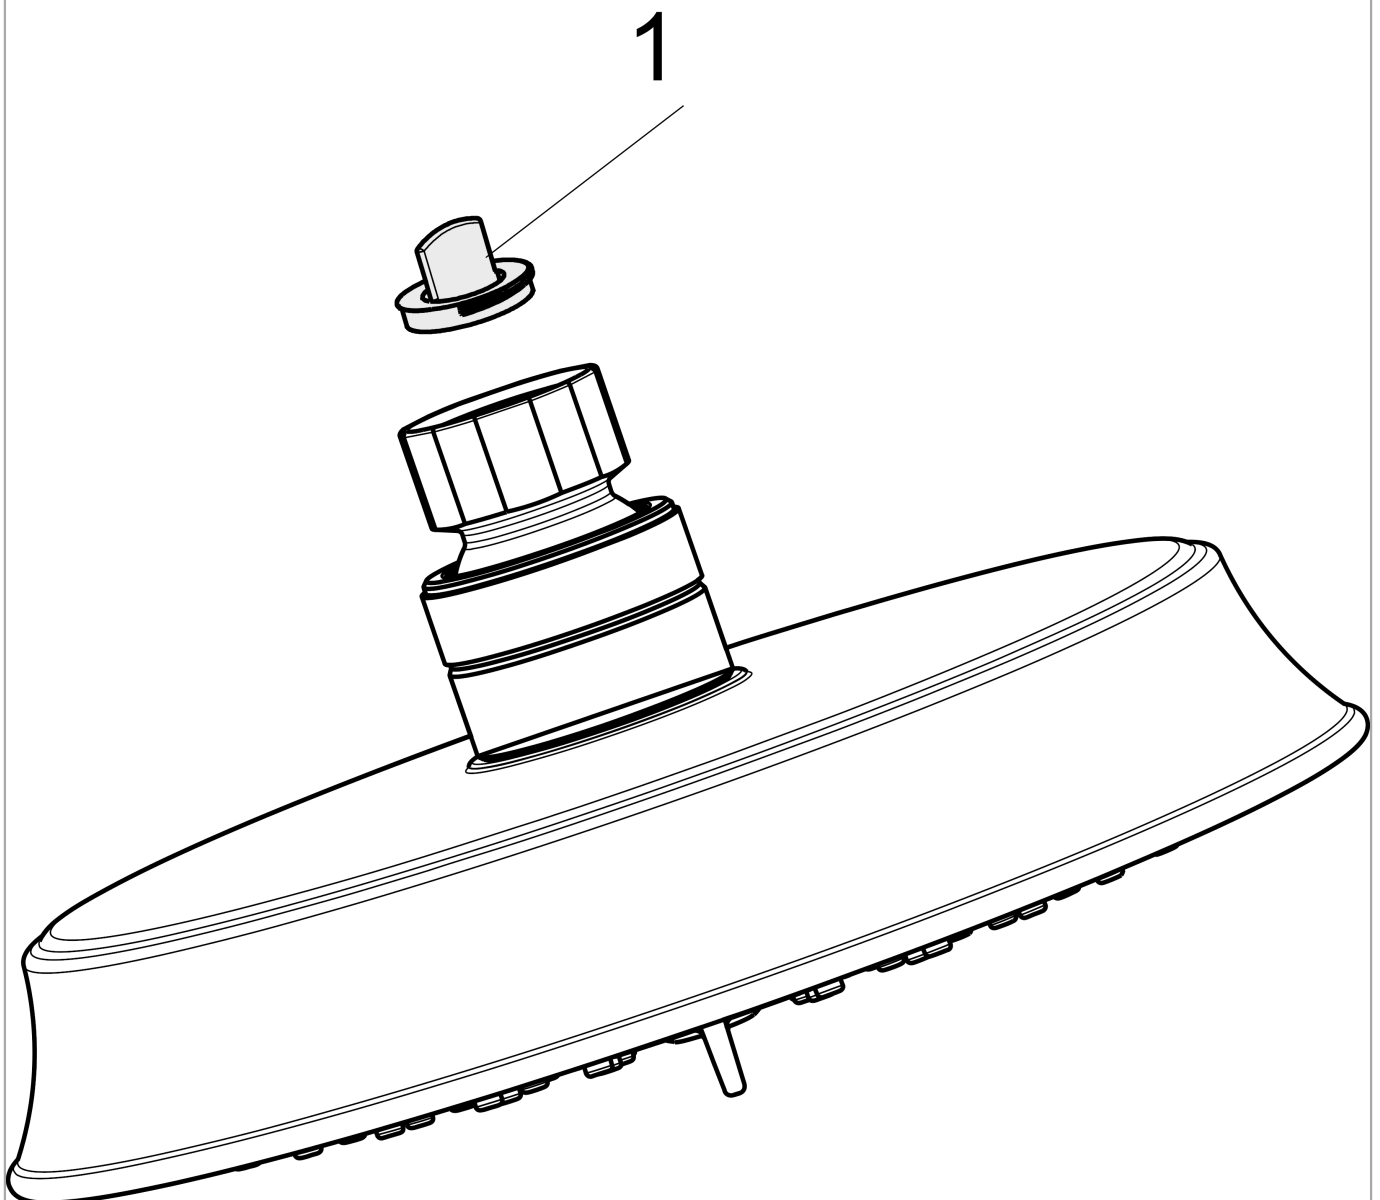

Raindance Classic
Showerhead 150 3-Jet, 1.75 GPM
 Finishes : **polished nickel** Part no. : **04801830**

Description

Features

- Spray modes: RainAir, BalanceAir, Whirl
- 86 no-clog spray channels
- Flow: 1.75 GPM (6.6 L/Min)
- Fully-finished matching spray face

Item details

List Price \$ 365.00

Technology

Compliance

Product image

Scale drawing

Raindance Classic
Showerhead 150 3-Jet, 1.75 GPM
Finishes : **polished nickel** Part no. : **04801830**

Exploded drawing

Year of production: >07/19

Raindance Classic
Showerhead 150 3-Jet, 1.75 GPM
 Finishes : **polished nickel** Part no. : **04801830**

Spare parts list

Year of production: >07/19

| Pos. | Description | Part no. | Price | PU |
|-------------|--------------------|-----------------|--------------|-----------|
| 1 | filter packing | 88649000 | - | 1 |