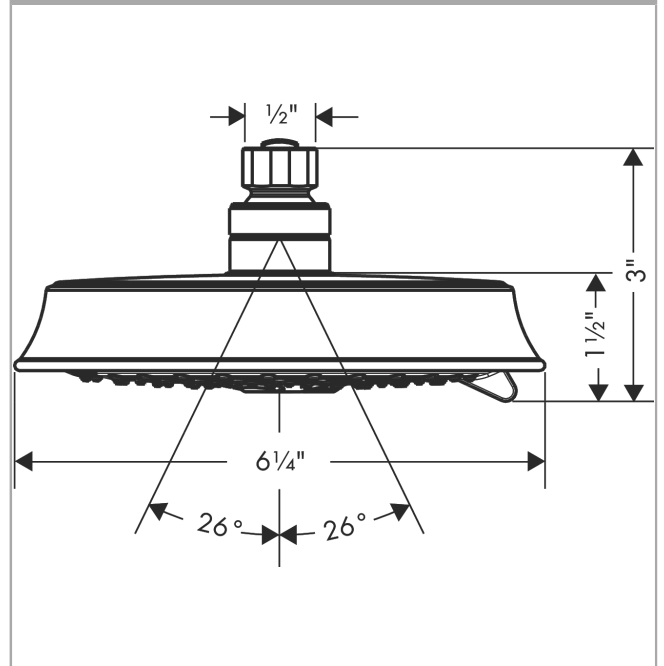

Raindance Classic
Showerhead 150 3-Jet, 1.75 GPM
 Finishes : **polished nickel** Part no. : **04801830**

Description

Features

- Spray modes: RainAir, BalanceAir, Whirl
- 86 no-clog spray channels
- Flow: 1.75 GPM (6.6 L/Min)
- Fully-finished matching spray face

Item details

List Price \$ 365.00

Technology

Compliance

Product image

Scale drawing

Raindance Classic
Showerhead 150 3-Jet, 1.75 GPM
Finishes : **polished nickel** Part no. : **04801830**

Exploded drawing

Year of production: >07/19

Raindance Classic
Showerhead 150 3-Jet, 1.75 GPM
 Finishes : **polished nickel** Part no. : **04801830**

Spare parts list

Year of production: >07/19

| Pos. | Description | Part no. | Price | PU |
|-------------|--------------------|-----------------|--------------|-----------|
| 1 | filter packing | 88649000 | - | 1 |