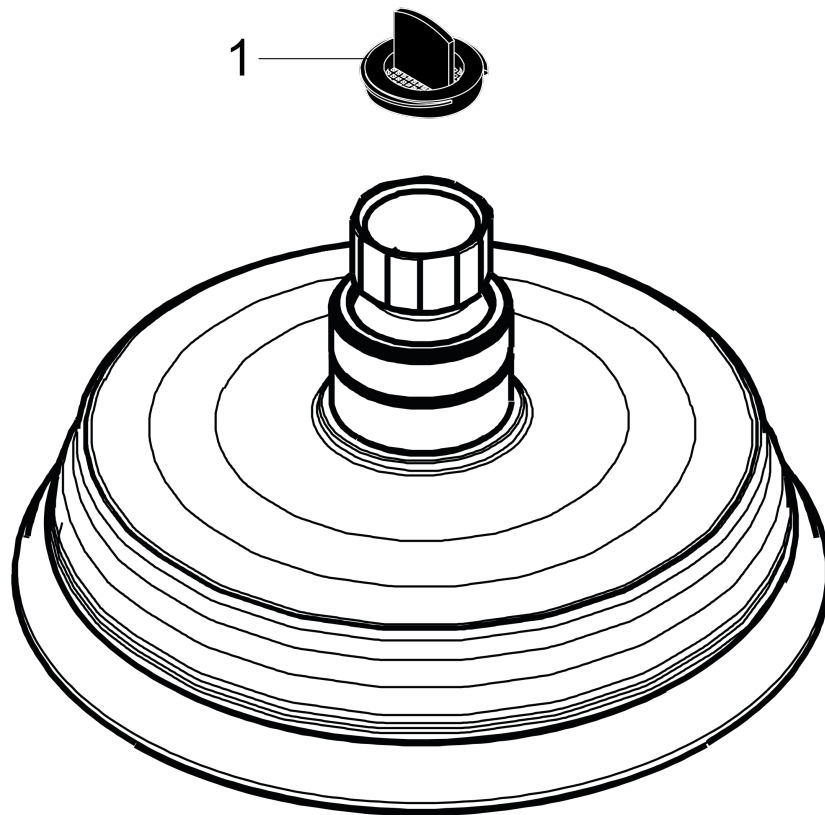

**Croma 100 Classic  
Showerhead 3-Jet, 1.8 GPM**

Finishes : **rubbed bronze** Part no. : **04751920**

**Description**

**Features**

- 75 no-clog spray channels
- Spray modes: Full, Pulsating Massage, Intense Turbo
- Flow: 1.8 GPM (6.8 L/Min)

**Item details**

List Price \$ 140.00

**Technology**

**Compliance**

**Product image**

**Scale drawing**

**Croma 100 Classic**  
**Showerhead 3-Jet, 1.8 GPM**

Finishes : **rubbed bronze** Part no. : **04751920**

**Exploded drawing**

Year of production: >02/18

**Croma 100 Classic  
Showerhead 3-Jet, 1.8 GPM**

Finishes : **rubbed bronze** Part no. : **04751920**

**Spare parts list**

Year of production: >02/18

<b>Pos.</b>	<b>Description</b>	<b>Part no.</b>	<b>Price</b>	<b>PU</b>
1	filter packing	88649000	-	1