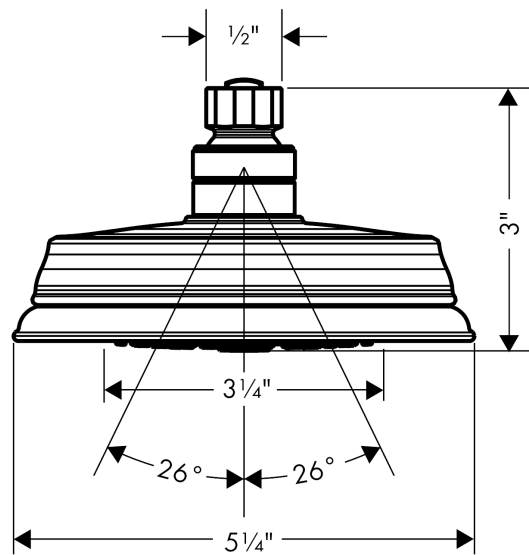

**Croma 100 Classic  
Showerhead 3-Jet, 1.8 GPM**

Finishes : **rubbed bronze** Part no. : **04751920**

**Description**

**Features**

- 75 no-clog spray channels
- Spray modes: Full, Pulsating Massage, Intense Turbo
- Flow: 1.8 GPM (6.8 L/Min)

**Item details**

List Price \$ 140.00

**Technology**

**Compliance**

**Product image**

**Scale drawing**

**Croma 100 Classic**  
**Showerhead 3-Jet, 1.8 GPM**

Finishes : **rubbed bronze** Part no. : **04751920**

**Exploded drawing**

Year of production: >02/18

**Croma 100 Classic  
Showerhead 3-Jet, 1.8 GPM**

Finishes : **rubbed bronze** Part no. : **04751920**

**Spare parts list**

Year of production: >02/18

<b>Pos.</b>	<b>Description</b>	<b>Part no.</b>	<b>Price</b>	<b>PU</b>
1	filter packing	88649000	-	1