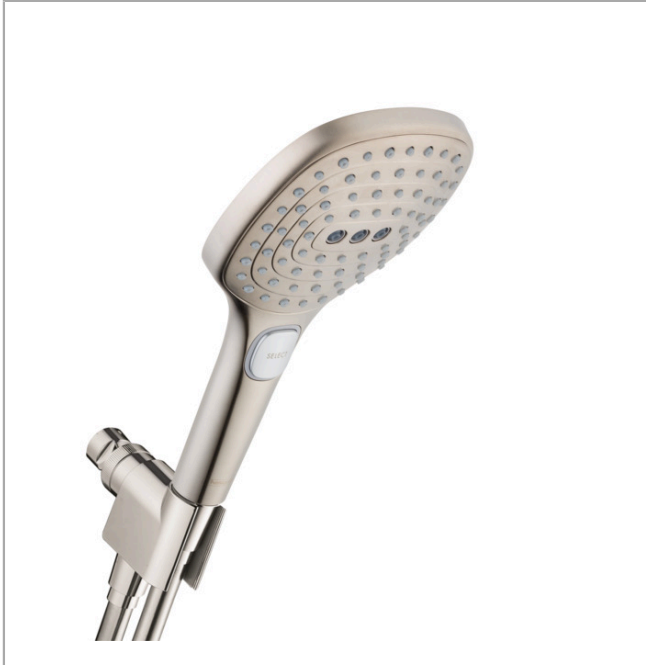

Raindance Select E
Handshower Set 120 3-Jet, 2.5 GPM
 Finishes : **brushed nickel** Part no. : **04541820**

Description

Features

- consists of: Handshower, Handshower holder, Handshower hose
- Spray modes: Rain, RainAir, Whirl
- Select button for comfortable alternation of spray modes
- 26° adjustment
- Flow: 2.5 GPM (9.5 L/Min)

Item details

List Price \$ 301.00

Technology

Compliance

Product image

Scale drawing

Raindance Select E
Handshower Set 120 3-Jet, 2.5 GPM
 Finishes : **brushed nickel** Part no. : **04541820**

Exploded drawing

Year of production: >11/18

Raindance Select E
Handshower Set 120 3-Jet, 2.5 GPM
 Finishes : **brushed nickel** Part no. : **04541820**

Spare parts list

Year of production: >11/18

| Pos. | Description | Part no. | Price | PU |
|------|--------------------------------|----------|-------|----|
| 1 | support | 04580820 | - | 1 |
| 2 | filter packing | 88649000 | - | 1 |
| 3 | nut | 97958820 | - | 1 |
| 4 | lever collar | 97536000 | - | 1 |
| 5 | seal | 97606000 | - | 1 |
| 6 | ball joint | 97331000 | - | 1 |
| 7 | set of non return valves DW 15 | 94074000 | - | 1 |
| 8 | seal | 98058000 | - | 1 |
| 9 | shower hose 1,60 m | 28276823 | - | 1 |
| 10 | filter packing | 94246000 | - | 1 |
| 11 | handshower | 26521821 | - | 1 |