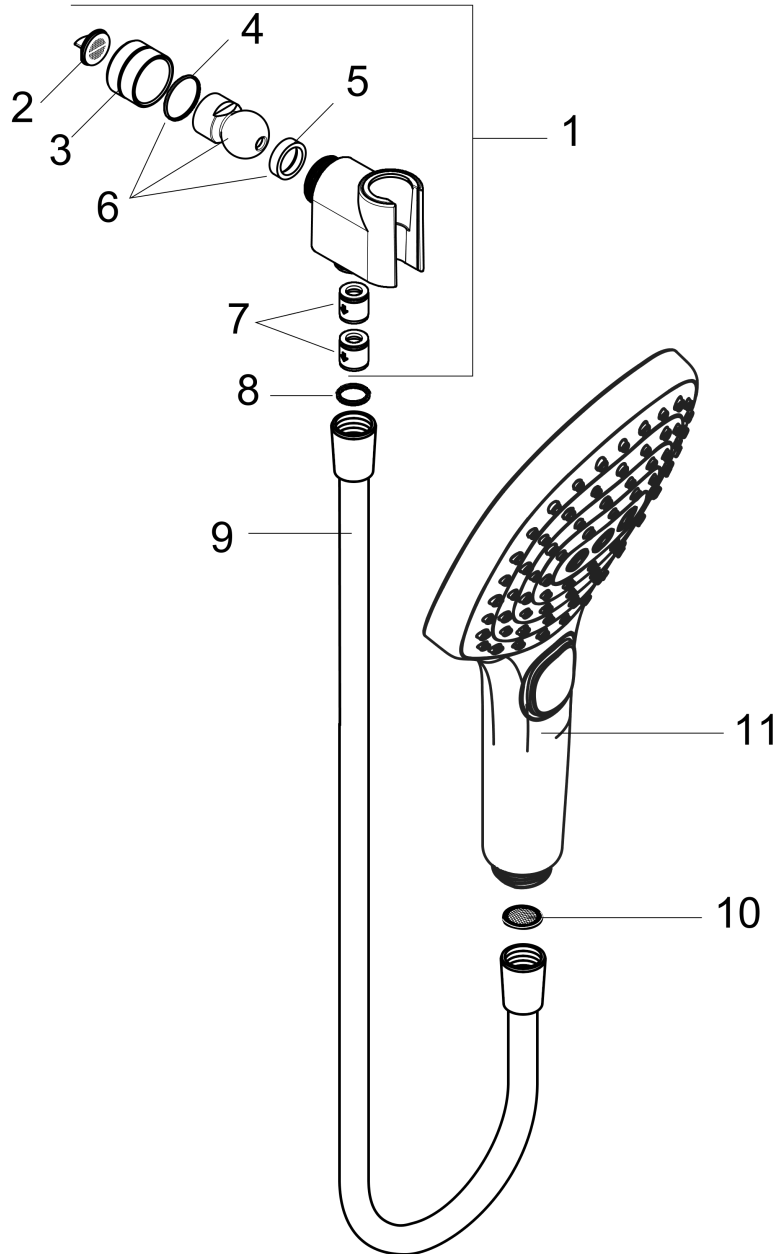

Raindance Select E
Handshower Set 120 3-Jet, 2.5 GPM
 Finishes : **brushed nickel** Part no. : **04541820**

Description

Features

- consists of: Handshower, Handshower holder, Handshower hose
- Spray modes: Rain, RainAir, Whirl
- Select button for comfortable alternation of spray modes
- 26° adjustment
- Flow: 2.5 GPM (9.5 L/Min)

Item details

List Price \$ 301.00

Technology

Compliance

Product image

Scale drawing

Raindance Select E
Handshower Set 120 3-Jet, 2.5 GPM
 Finishes : **brushed nickel** Part no. : **04541820**

Exploded drawing

Year of production: >11/18

Raindance Select E
Handshower Set 120 3-Jet, 2.5 GPM
 Finishes : **brushed nickel** Part no. : **04541820**

Spare parts list

Year of production: >11/18

| Pos. | Description | Part no. | Price | PU |
|------|--------------------------------|----------|-------|----|
| 1 | support | 04580820 | - | 1 |
| 2 | filter packing | 88649000 | - | 1 |
| 3 | nut | 97958820 | - | 1 |
| 4 | lever collar | 97536000 | - | 1 |
| 5 | seal | 97606000 | - | 1 |
| 6 | ball joint | 97331000 | - | 1 |
| 7 | set of non return valves DW 15 | 94074000 | - | 1 |
| 8 | seal | 98058000 | - | 1 |
| 9 | shower hose 1,60 m | 28276823 | - | 1 |
| 10 | filter packing | 94246000 | - | 1 |
| 11 | handshower | 26521821 | - | 1 |