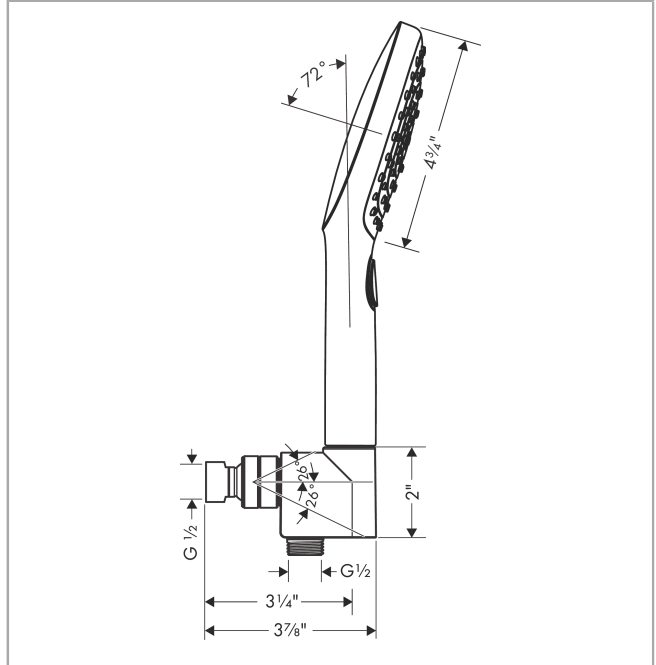

Raindance Select E
Handshower Set 120 3-Jet, 2.5 GPM
 Finishes : **brushed nickel** Part no. : **04541820**

Description

Features

- consists of: Handshower, Handshower holder, Handshower hose
- Spray modes: Rain, RainAir, Whirl
- Select button for comfortable alternation of spray modes
- 26° adjustment
- Flow: 2.5 GPM (9.5 L/Min)

Item details

List Price \$ 301.00

Technology

Compliance

Product image

Scale drawing

Raindance Select E
Handshower Set 120 3-Jet, 2.5 GPM
 Finishes : **brushed nickel** Part no. : **04541820**

Exploded drawing

Year of production: >11/18

Raindance Select E
Handshower Set 120 3-Jet, 2.5 GPM
 Finishes : **brushed nickel** Part no. : **04541820**

Spare parts list

Year of production: >11/18

| Pos. | Description | Part no. | Price | PU |
|------|--------------------------------|----------|-------|----|
| 1 | support | 04580820 | - | 1 |
| 2 | filter packing | 88649000 | - | 1 |
| 3 | nut | 97958820 | - | 1 |
| 4 | lever collar | 97536000 | - | 1 |
| 5 | seal | 97606000 | - | 1 |
| 6 | ball joint | 97331000 | - | 1 |
| 7 | set of non return valves DW 15 | 94074000 | - | 1 |
| 8 | seal | 98058000 | - | 1 |
| 9 | shower hose 1,60 m | 28276823 | - | 1 |
| 10 | filter packing | 94246000 | - | 1 |
| 11 | handshower | 26521821 | - | 1 |