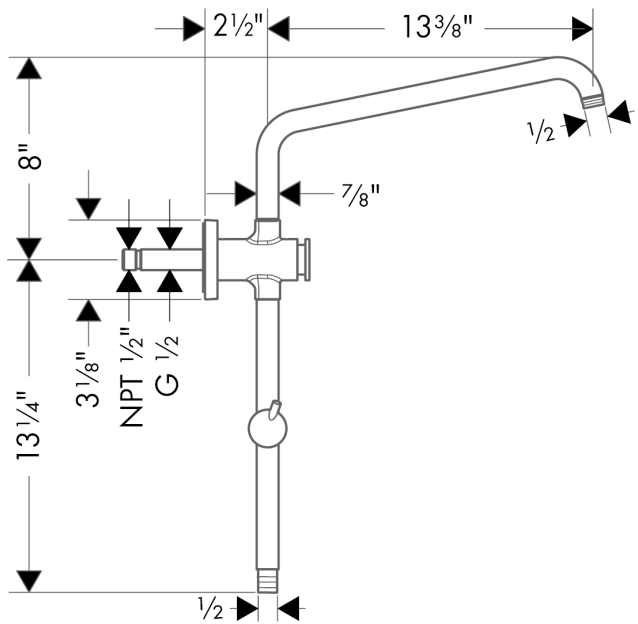

**Croma**  
**SAM Set Plus without Shower Components**  
 Finishes : **chrome** Part no. : **04527000**

**Description**

**Features**

- consists of: Handshower hose, Slider
- Suitable for shower and tub/shower installations
- Locking push-button diverts flow to handshower
- Not included: Showerhead and handshower must be ordered separately

**Item details**

List Price \$ 344.00

**Compliance**

**Product image**

**Scale drawing**

**Croma**  
**SAM Set Plus without Shower Components**  
 Finishes : **chrome**    Part no. : **04527000**

Exploded drawing

Year of production: >07/14

**Croma**  
**SAM Set Plus without Shower Components**  
 Finishes : **chrome** Part no. : **04527000**

**Spare parts list**

Year of production: >07/14

Pos.	Description	Part no.	Price	PU
1	O-ring 65x2	98472000	-	1
2	O-ring 25x2,5	92146000	-	1
3	support, assy	95160000	-	1
4	set of non return valves DW 15	94074000	-	1
5	selector (invers)	95657000	-	1
6	hollow set screw M5x8	92851000	-	1