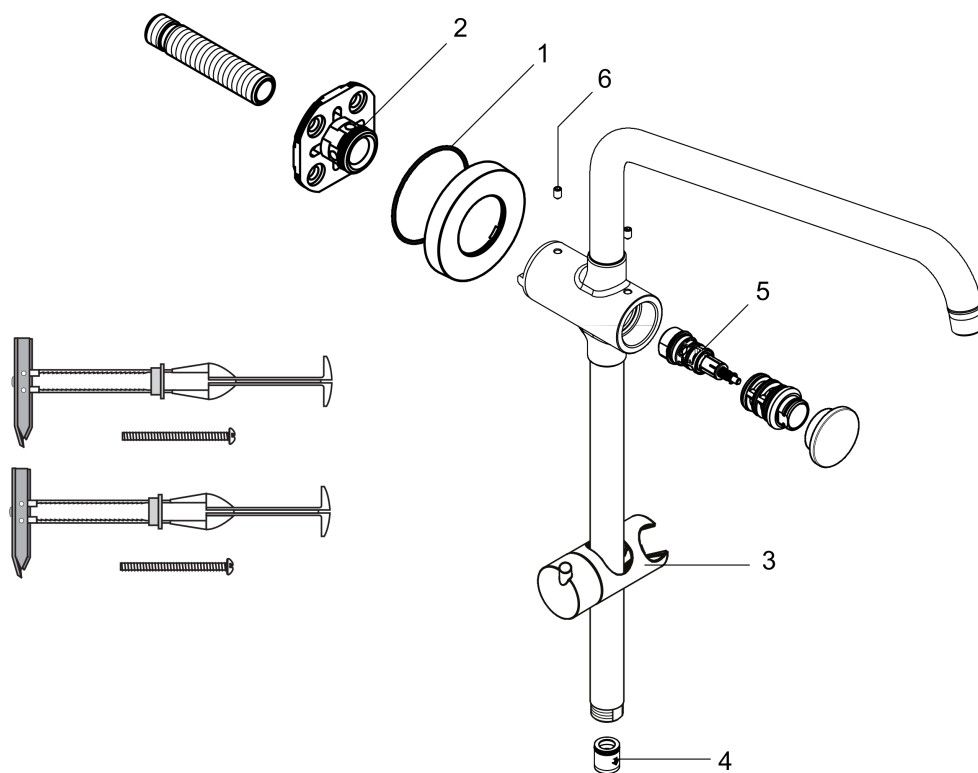

**Croma**  
**SAM Set Plus without Shower Components**  
 Finishes : **chrome** Part no. : **04527000**

**Description**

**Features**

- consists of: Handshower hose, Slider
- Suitable for shower and tub/shower installations
- Locking push-button diverts flow to handshower
- Not included: Showerhead and handshower must be ordered separately

**Item details**

List Price \$ 344.00

**Compliance**

**Product image**

**Scale drawing**

**Croma**  
**SAM Set Plus without Shower Components**  
 Finishes : **chrome**    Part no. : **04527000**

Exploded drawing

Year of production: >07/14

**Croma**  
**SAM Set Plus without Shower Components**  
 Finishes : **chrome** Part no. : **04527000**

**Spare parts list**

Year of production: >07/14

Pos.	Description	Part no.	Price	PU
1	O-ring 65x2	98472000	-	1
2	O-ring 25x2,5	92146000	-	1
3	support, assy	95160000	-	1
4	set of non return valves DW 15	94074000	-	1
5	selector (invers)	95657000	-	1
6	hollow set screw M5x8	92851000	-	1