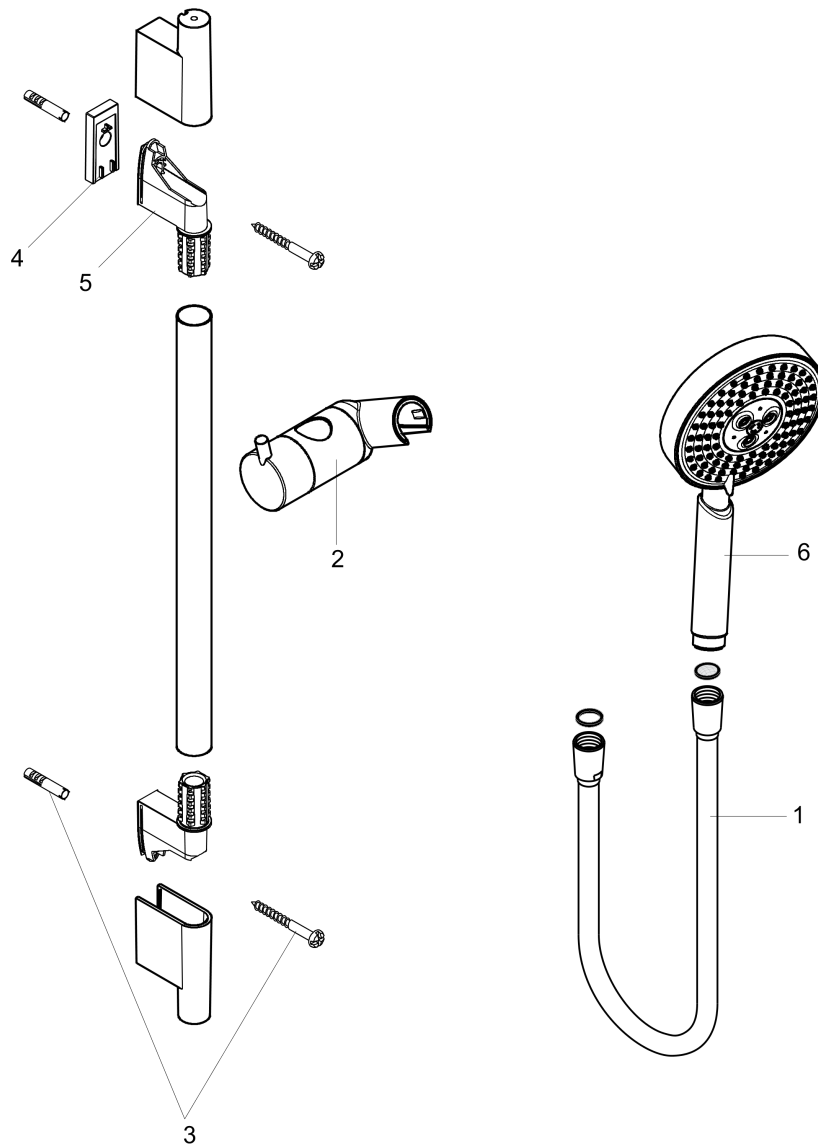

**Raindance S**  
**Wallbar Set 120 3-Jet 24", 2.5 GPM**  
 Finishes : **chrome** Part no. : **04266000**

**Description**

**Features**

- consists of: Handshower, Wallbar, Handshower hose, Slider
- Spray modes: RainAir, Whirl, BalanceAir
- Angle-adjustable holder pivots left and right, slides easily and locks in place
- Flow: 2.5 GPM (9.5 L/Min)

**Item details**

List Price \$ 419.00

**Technology**

**Compliance**

**Product image**

**Scale drawing**

**Raindance S**  
**Wallbar Set 120 3-Jet 24", 2.5 GPM**  
Finishes : **chrome**    Part no. : **04266000**

Exploded drawing

Year of production: >01/09

**Raindance S**

**Wallbar Set 120 3-Jet 24", 2.5 GPM**

Finishes : **chrome** Part no. : **04266000**

**Spare parts list**

Year of production: >01/09

<b>Pos.</b>	<b>Description</b>	<b>Part no.</b>	<b>Price</b>	<b>PU</b>
1	shower hose 1,60 m	28276003	-	1
2	support, assy	97651000	-	1
3	mounting set	96179000	-	1
4	tile-matching-disk	97450000	-	1
5	wall support	96275000	-	1
6	handshower	28514001	-	1
7	washer	88651000	-	1