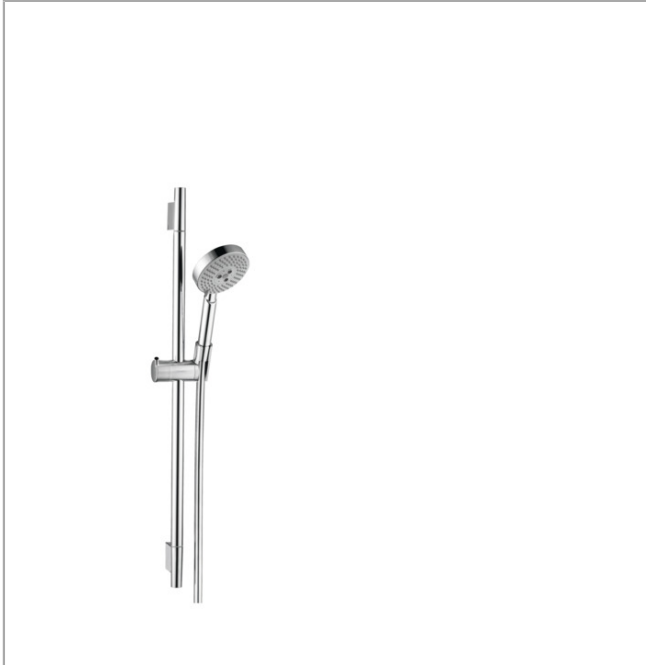

**Raindance S**  
**Wallbar Set 120 3-Jet 24", 2.5 GPM**  
 Finishes : **chrome** Part no. : **04266000**

**Description**

**Features**

- consists of: Handshower, Wallbar, Handshower hose, Slider
- Spray modes: RainAir, Whirl, BalanceAir
- Angle-adjustable holder pivots left and right, slides easily and locks in place
- Flow: 2.5 GPM (9.5 L/Min)

**Item details**

List Price \$ 419.00

**Technology**

**Compliance**

**Product image**

**Scale drawing**

**Raindance S**  
**Wallbar Set 120 3-Jet 24", 2.5 GPM**  
Finishes : **chrome**    Part no. : **04266000**

Exploded drawing

Year of production: >01/09

**Raindance S**

**Wallbar Set 120 3-Jet 24", 2.5 GPM**

Finishes : **chrome** Part no. : **04266000**

**Spare parts list**

Year of production: >01/09

<b>Pos.</b>	<b>Description</b>	<b>Part no.</b>	<b>Price</b>	<b>PU</b>
1	shower hose 1,60 m	28276003	-	1
2	support, assy	97651000	-	1
3	mounting set	96179000	-	1
4	tile-matching-disk	97450000	-	1
5	wall support	96275000	-	1
6	handshower	28514001	-	1
7	washer	88651000	-	1