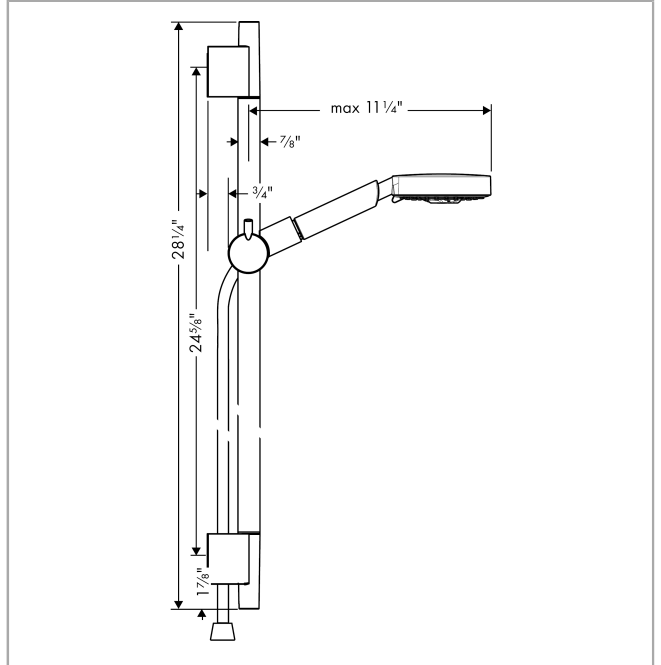

**Raindance S**  
**Wallbar Set 120 3-Jet 24", 2.5 GPM**  
 Finishes : **chrome** Part no. : **04266000**

**Description**

**Features**

- consists of: Handshower, Wallbar, Handshower hose, Slider
- Spray modes: RainAir, Whirl, BalanceAir
- Angle-adjustable holder pivots left and right, slides easily and locks in place
- Flow: 2.5 GPM (9.5 L/Min)

**Item details**

List Price \$ 419.00

**Technology**

**Compliance**

**Product image**

**Scale drawing**

**Raindance S**  
**Wallbar Set 120 3-Jet 24", 2.5 GPM**  
Finishes : **chrome**    Part no. : **04266000**

Exploded drawing

Year of production: >01/09

**Raindance S**

**Wallbar Set 120 3-Jet 24", 2.5 GPM**

Finishes : **chrome** Part no. : **04266000**

**Spare parts list**

Year of production: >01/09

<b>Pos.</b>	<b>Description</b>	<b>Part no.</b>	<b>Price</b>	<b>PU</b>
1	shower hose 1,60 m	28276003	-	1
2	support, assy	97651000	-	1
3	mounting set	96179000	-	1
4	tile-matching-disk	97450000	-	1
5	wall support	96275000	-	1
6	handshower	28514001	-	1
7	washer	88651000	-	1