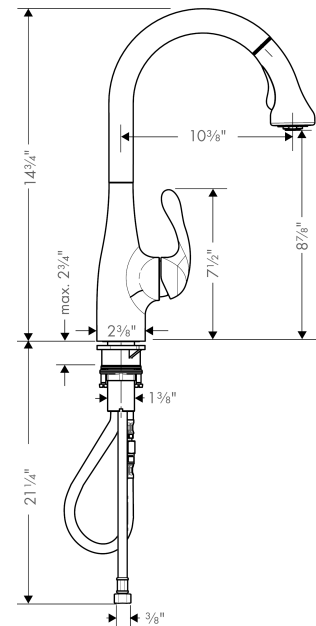

### Features

- consists of: Single lever kitchen mixer, Base plate
- Swivel range 150°
- Full and needle spray
- Locking spray diverter (reverts to default spray mode upon valve closing)
- MagFit magnetic sprayhead docking
- Single-hole installation
- Flow: 1.75 GPM (6.6 L/Min)
- Ceramic cartridge
- 3/8" connections
- Integrated double backflow prevention

## Technology

## Scale drawing

**Allegro E Gourmet**  
**HighArc Kitchen Faucet, 2-Spray Pull-Down, 1.75 GPM**  
 Finishes : **chrome**    Part no. : **04066000**

Exploded drawing

Year of production: >10/18

**Allegro E Gourmet**  
**HighArc Kitchen Faucet, 2-Spray Pull-Down, 1.75 GPM**  
 Finishes : **chrome** Part no. : **04066000**

## Spare parts list

Year of production: >10/18

Pos.	Description	Part no.	Price	PU
1	handle	98597001	-	1
2	screw cover	88655000	-	1
3	flange	96468000	-	1
4	nut	96461000	-	1
5	cartridge, assy	92730000	-	1
6	locking screw for handle	95140000	-	1
7	seal	95008000	-	1
8	filter	97735000	-	1
9	handspray	98599001	-	1
10	set of non return valves DW 15	97350000	-	1
11	non return valve	93218000	-	1
12	hose 1,50 m	88624000	-	1
13	connection hose 600 mm M10x1	95561000	-	1
14	fixing set (Ø 34)	95049000	-	1
15	connection hose 35½" M8x0,75 3/8"	96316001	-	1
a	insert for spout	92759000	-	1
b	escutcheon	14019001	-	1