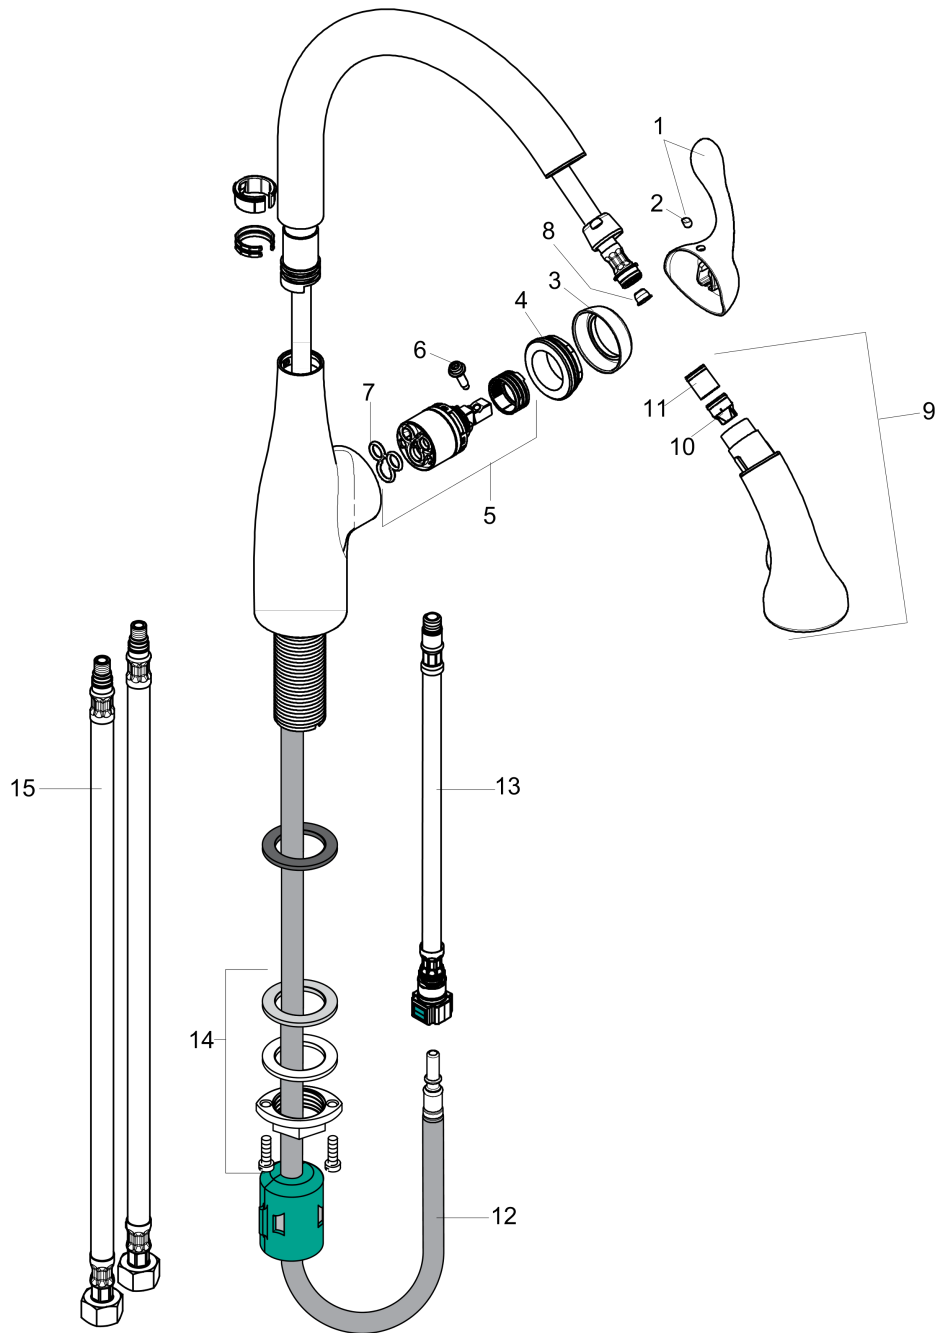

### Features

- consists of: Single lever kitchen mixer, Base plate
- Swivel range 150°
- Full and needle spray
- Locking spray diverter (reverts to default spray mode upon valve closing)
- MagFit magnetic sprayhead docking
- Single-hole installation
- Flow: 1.75 GPM (6.6 L/Min)
- Ceramic cartridge
- 3/8" connections
- Integrated double backflow prevention

## Product image

## Scale drawing

**Allegro E Gourmet**  
**HighArc Kitchen Faucet, 2-Spray Pull-Down, 1.75 GPM**  
 Finishes : **chrome**    Part no. : **04066000**

Exploded drawing

Year of production: >10/18

**Allegro E Gourmet**  
**HighArc Kitchen Faucet, 2-Spray Pull-Down, 1.75 GPM**  
 Finishes : **chrome** Part no. : **04066000**

## Spare parts list

Year of production: >10/18

Pos.	Description	Part no.	Price	PU
1	handle	98597001	-	1
2	screw cover	88655000	-	1
3	flange	96468000	-	1
4	nut	96461000	-	1
5	cartridge, assy	92730000	-	1
6	locking screw for handle	95140000	-	1
7	seal	95008000	-	1
8	filter	97735000	-	1
9	handspray	98599001	-	1
10	set of non return valves DW 15	97350000	-	1
11	non return valve	93218000	-	1
12	hose 1,50 m	88624000	-	1
13	connection hose 600 mm M10x1	95561000	-	1
14	fixing set (Ø 34)	95049000	-	1
15	connection hose 35½" M8x0,75 3/8"	96316001	-	1
a	insert for spout	92759000	-	1
b	escutcheon	14019001	-	1