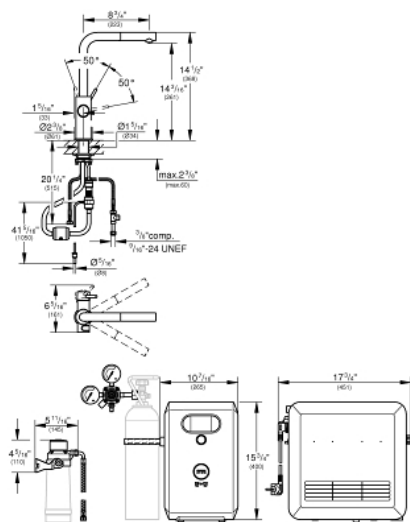

GROHE BLUE PROFESSIONAL Kitchen Faucet Starter Kit

MODEL # 31608DC2

Pure Freude
an Wasser

GROHE

Product Description: GROHE BLUE PROFESSIONAL Kitchen Faucet Starter Kit

Standard Specification:

- GROHE SilkMove
- GROHE StarLight finish
- 14 1/2" faucet height
- 13 1/16" aerator height
- Pull-out spray
- 8 3/4" faucet reach
- Swivel area 360°
- Single hole installation
- Push buttons for 3 types of filtered and chilled water: still, medium, and sparkling
- Separate internal water ways for filtered and non-filtered water
- GROHE Blue Professional cooler
- Delivers 12 liters of chilled water per hour
- Color display with push and turn control
- 270 Watt cooling unit, 110 V AC
- Requires ventilation holes in the bottom of the kitchen cabinet
- Software set-up and monitoring of filter and CO2 capacity via GROHE Ondus app*
- Additional monitoring via GROHE Blue Professional Browser - Monitor possible with Bluetooth 4.0** and WiFi interface for wireless data communication
- For Apple*** and Android devices
- Bluetooth range (max. 10 m) varies depending on used materials and walls between transmitter and receiver
- Includes filter head with flexible water hardness adjustment
- 1.75 gpm
- CALGreen compliant
- GROHE Blue Filter, CO2 tank and cleaning cartridge are not included
- System requirements
 - *WPA2 encrypted and password protected network, MAC address filters are not supported.
 - iPhone with iOS 9.0 or higher / smart phone with Android 4.3 or higher
 - Mobile devices and GROHE Ondus App are not included in delivery and have to be ordered separately via an authorised Apple store/store/iTunes or Google Play store.
 - **The Bluetooth® word mark and logos are registered trademarks owned by Bluetooth SIG, Inc. and any use of such