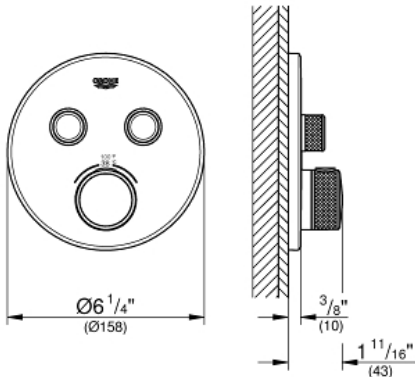

# GROHTHERM SMARTCONTROL Dual Function Thermostatic Trim with Control Module

MODEL # 29137A00

Pure Freude  
an Wasser

**GROHE**

#### Dual Function Thermostatic Trim with Control Module

#### Standard Specification:

- Required rough-in-set sold separately (GROHE Rapido SmartBox 35 601 000)
- Metal wall escutcheon with **GROHE QuickFix** (covered escutcheon and shaft sealing, covered fixing), 6° angle adjustable
- 3/8" (10 mm) thin profile escutcheon
- **GROHE StarLight** finish
- SmartControl push for ON-OFF, turn for volume adjustment from EcoJoy to Full Flow
- Includes various icons to customize push buttons
- **GROHE TurboStat** Compact cartridge with wax thermoelement
- **GROHE SafeStop** safety button at 100°F/38°C
- Built-in check valve with dirt strainer
- Multiple outlets can be run simultaneously
- Maximum flow performance combined: 7.7gpm (29L/min) @ 43.5 psi (3 bar)
- Optional flow reducer for CALGreen compliance included