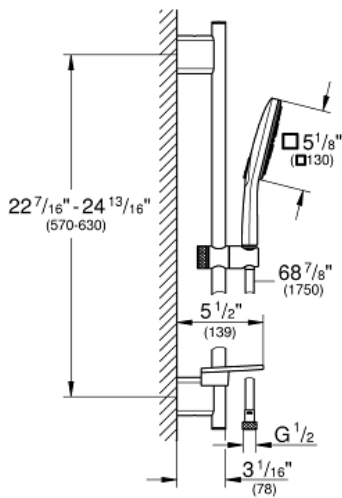

RAINSHOWER SMARTACTIVE
130 CUBE
Shower Set
MODEL # 26585000

Pure Freude
an Wasser

GROHE

Product Description:

**RAINSHOWER SMARTACTIVE 130 CUBE
Shower Set**

Standard Specification:

- Consisting of:
- Rainshower SmartActive 130 Cube Hand Shower (26 552)
- 24" Shower Bar (26 602)
- Rotaflex metal shower hose 69" (1750mm)
- **GROHE EasyReach** tray
- **GROHE EcoJoy** 1.75 gpm (6.6 l/min) flow limiter
- **GROHE DreamSpray** perfect spray pattern
- **GROHE StarLight** chrome finish
- **GROHE QuickFix Plus** adjustable distance between brackets for adaption to existing drilling holes
- GROHE TileFix adjustable depth on upper and lower bracket
- **SpeedClean** anti-lime system
- Inner WaterGuide for a longer life
- Twistfree to prevent hose from twisting

Color:

- 26585000 StarLight Chrome