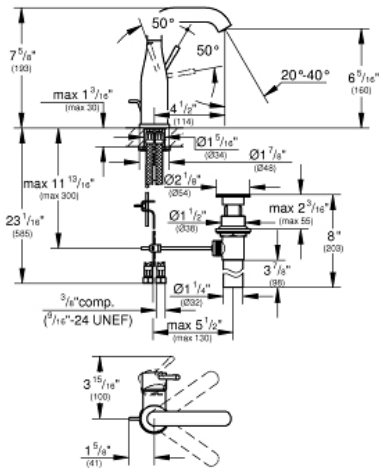

ESSENCE Single-Handle Bathroom Faucet M-Size

MODEL # 23485GNA

Pure Freude
an Wasser

GROHE

Product Description:

ESSENCE

Single-Handle Bathroom Faucet M-Size

Standard Specification:

- Single hole installation
- Metal lever handle
- **GROHE SilkMove** 1.1" (28 mm) ceramic cartridge
- With temperature limiter
- **GROHE StarLight** finish
- **GROHE EcoJoy** Mousseur 1.2 gpm
- Swivel tubular spout with flow control and stop limiter
- 1 1/4" pop-up waste set