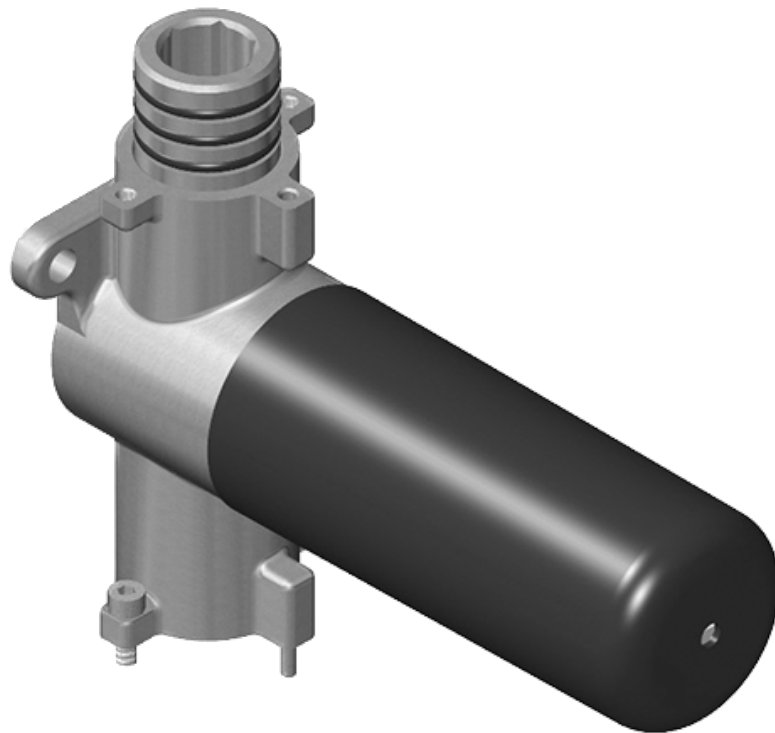

SHOWER
Stop/Volume Control Rough Valve
G-8077

GRAFF®