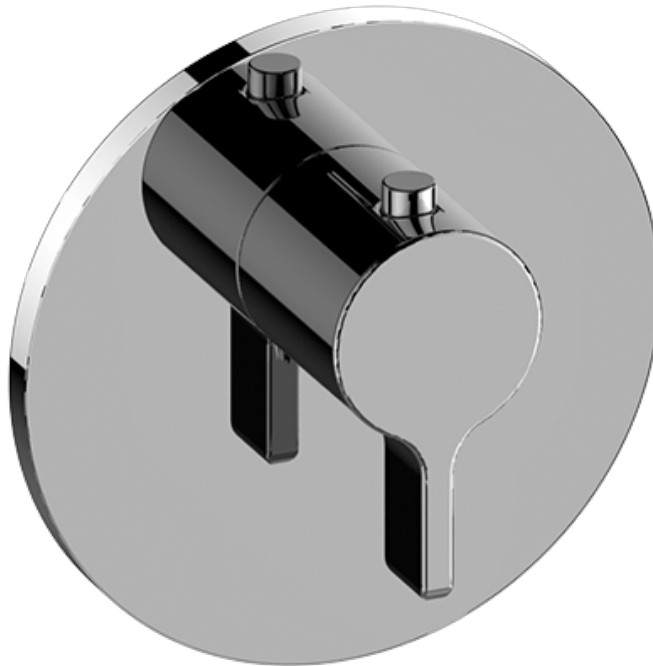

SHOWER  
8" Contemporary Terra Tub Spout  
**G-6765**

**GRAFF**<sup>®</sup>

**Information**

- Includes spout ring
- 1/2" NPT male thread inlet
- Tub spout flow rate ~ 13.9 gpm @60 psi
- Matches Terra Collection

### Information

- Single metal handle
- Decorative trim plate
- Use with G-8006 thermostatic rough valve
- To complete package, you must order rough valve
- ADA