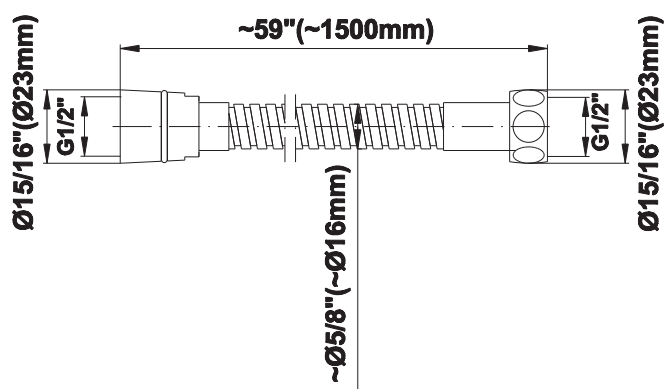

Product Features

- Brass spiral flexible hose with conical nut

Warranty

- Limited lifetime warranty

For complete warranty information go to www.graff-designs.com/en-nam/warranty

Available Finishes

- Polished Chrome
  G-8605-PC
- Polished Nickel
  G-8605-PN
- Brushed Nickel
  G-8605-BNi
- Unfinished Brushed Brass*
  G-8605-UBB*
- Unfinished Brass*
  G-8605-UB*
- Matte Black*
  G-8605-MBK*
- Architectural Black*
  G-8605-BK*
- Architectural White*
  G-8605-WT*
- Olive Brass*
  G-8605-OB*
- Gunmetal*
  G-8605-GM*
- Vintage Brushed Brass*
  G-8605-VBB*
- Steelnox (Satin Nickel)
  G-8605-SN
- 24K Brushed Gold*
  G-8605-BAU*
- 24K Gold*
  G-8605-AU*
- Gunmetal Distressed*
  G-8605-GMD*

* Special order finish- call for availability