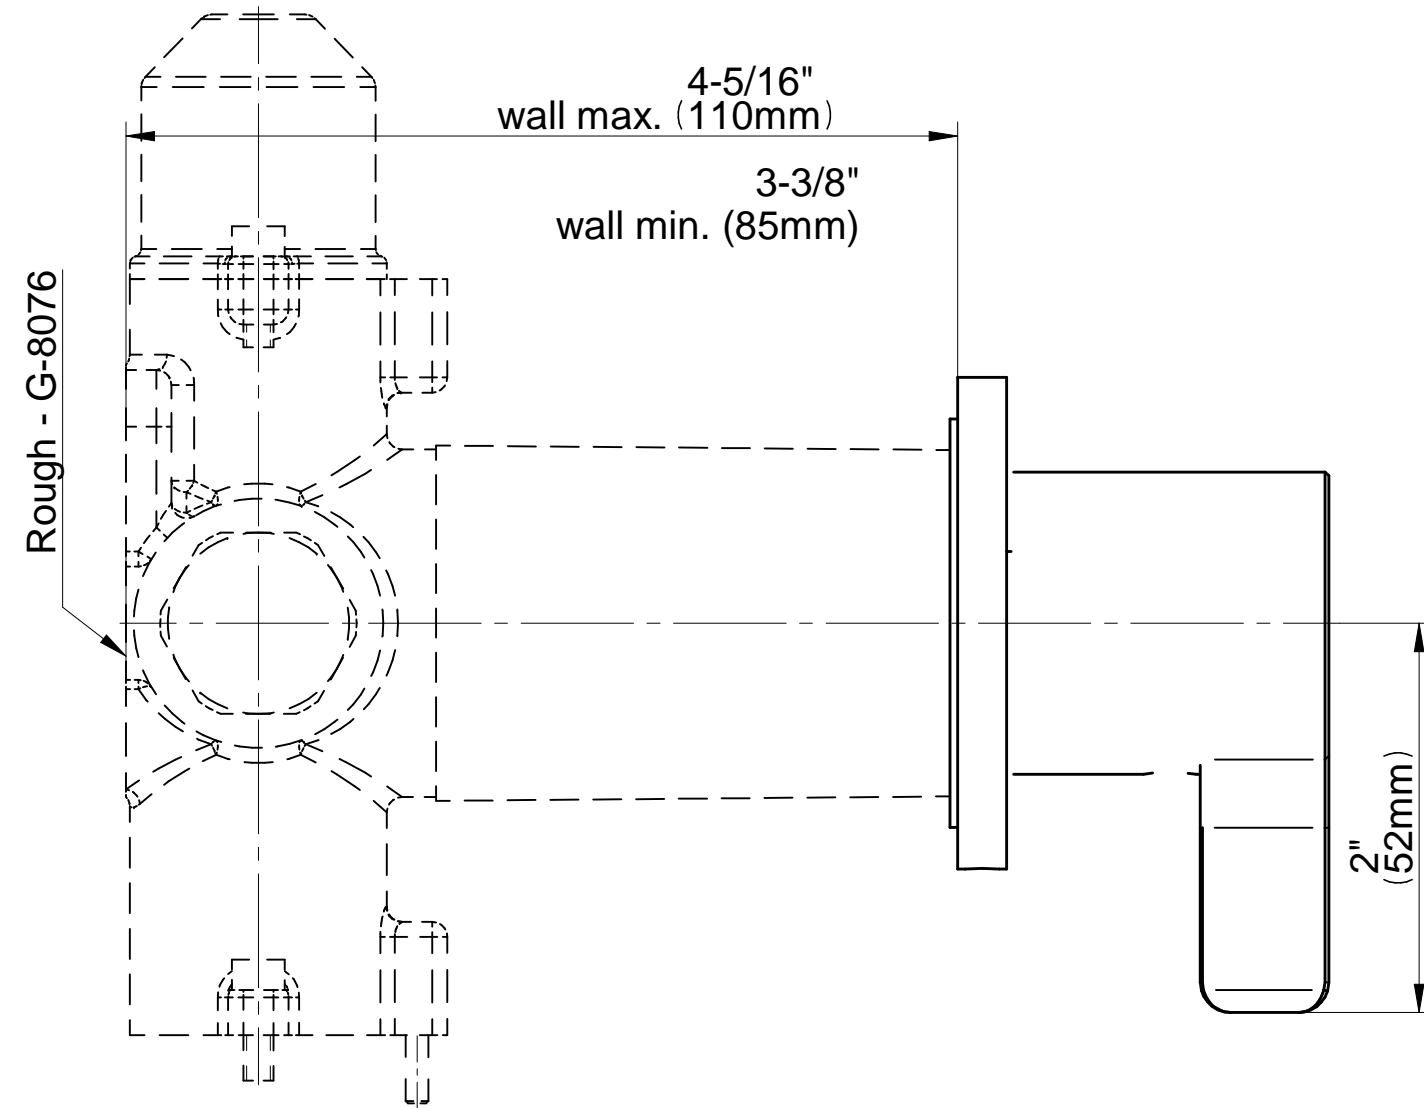

G-8097 - LM46E1

Terra Series