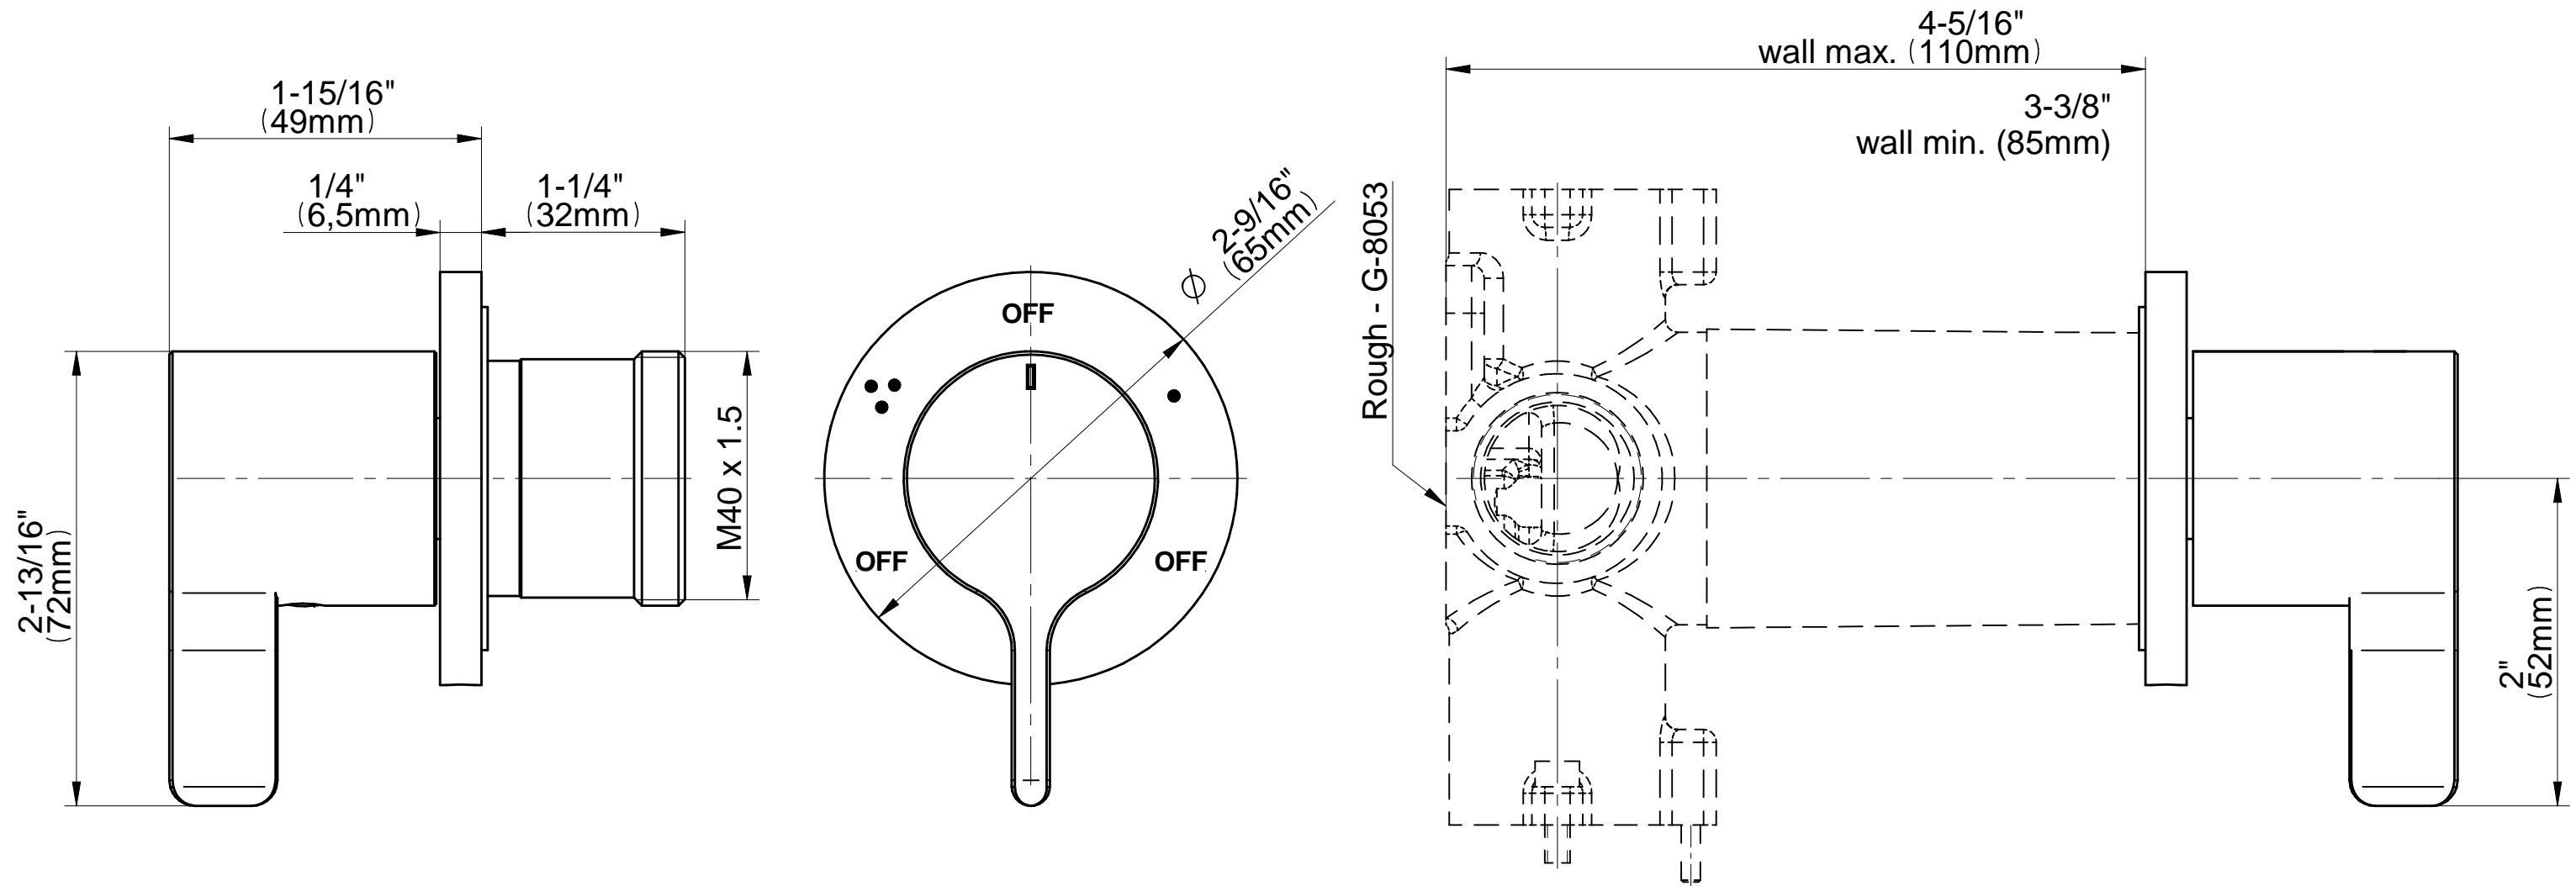

G-8069-LM46E1

Terra Series