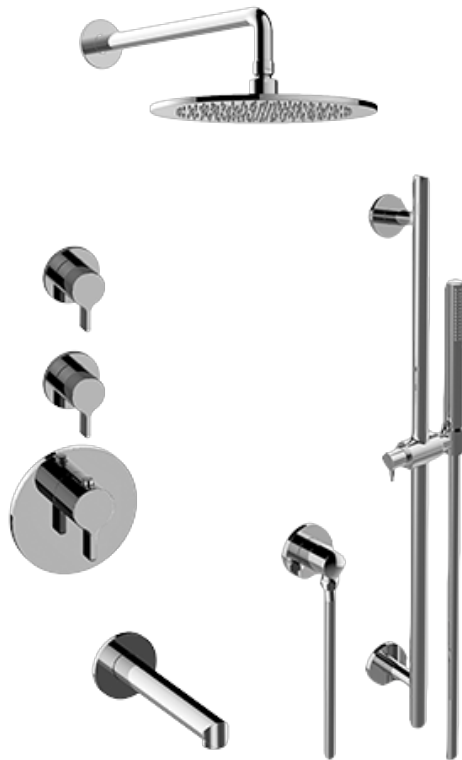

SHOWER  
M-Series Thermostatic Shower  
System - Tub and Shower with  
Handshower  
**GL3.F12ST-LM46E0**

---

**GRAFF®**

## Information

- 3/4" thermostatic valve and trim
- 3/4" stop/volume control valve and 3-way diverter valve and trims
- 8" showerhead with 12" wall-mounted shower arm
- Showerhead features no-clog, easy-clean spray nozzles
- Handshower set with wall-mounted slide bar and 59" hose (PVD finishes use 59" flex hose)
- 8" matching Terra collection tub spout
- Optional extension kit
- Flow rates: showerhead  $\leq 1.8$  max gpm, handshower  $\leq 1.5$  max gpm
- ADA
- CALGreen

SHOWER  
8" Contemporary Terra Tub Spout  
**G-6765**

**GRAFF**<sup>®</sup>

**Information**

- Includes spout ring
- 1/2" NPT male thread inlet
- Tub spout flow rate ~ 13.9 gpm @60 psi
- Matches Terra Collection