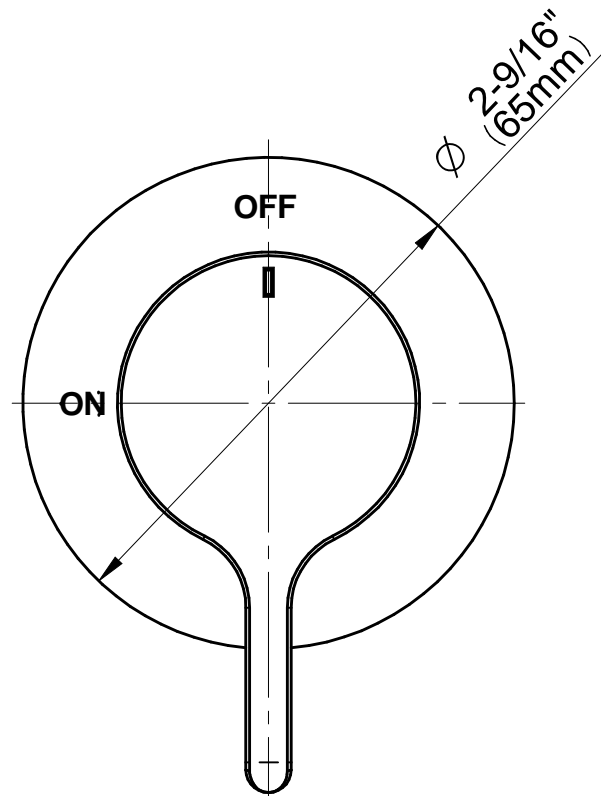

G-8097 - LM46E1

Terra Series