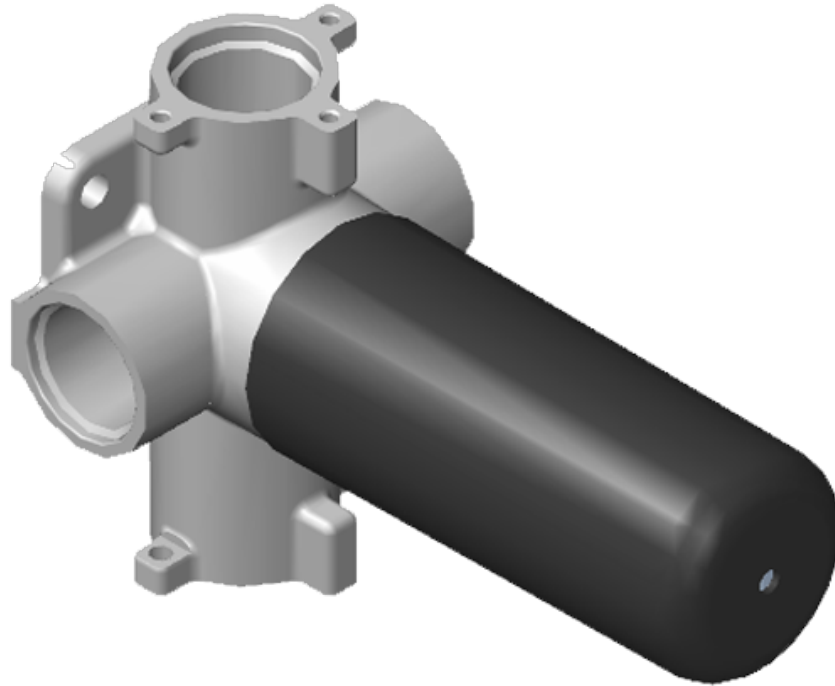

### Information

- Single metal handle
- Decorative trim plate
- Use with G-8006 thermostatic rough valve
- To complete package, you must order rough valve
- ADA

### Finishes

SHOWER  
Three-Way Diverter Control Valve  
WITH Off Function (No Pass-  
Through)  
**G-8053**

**GRAFF®**

**Information**

- ~11.4 gpm @ 60 psi
- 3/4" universal inlets/outlets with female threads
- Operates one function at a time
- Stacking inlet feature
- Supplied with protective plastic cover
- CALGreen compliant depending on functions