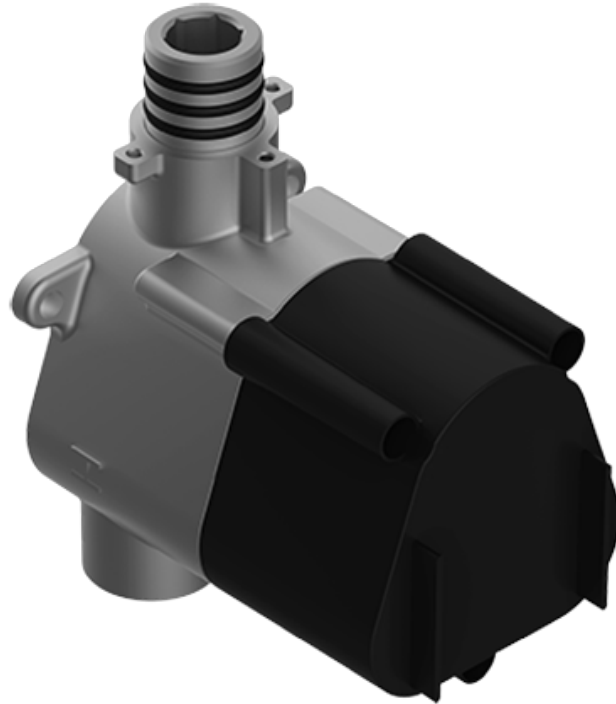

## Information

- 3/4" thermostatic valve and trim
- 3/4" stop/volume control valve and 3-way diverter valve and trims
- 8" showerhead with 12" wall-mounted shower arm
- Showerhead features no-clog, easy-clean spray nozzles
- Handshower set with wall-mounted slide bar and 59" hose (PVD finishes use 59" flex hose)
- 8" matching Terra collection tub spout
- Optional extension kit
- Flow rates: showerhead  $\leq 1.8$  max gpm, handshower  $\leq 1.5$  max gpm
- ADA
- CALGreen

SHOWER  
8" Contemporary Terra Tub Spout  
**G-6765**

**GRAFF**<sup>®</sup>

**Information**

- Includes spout ring
- 1/2" NPT male thread inlet
- Tub spout flow rate ~ 13.9 gpm @60 psi
- Matches Terra Collection

**Finishes**

SHOWER  
Thermostatic Rough Valve  
**G-8006**

**GRAFF®**

**Information**

- 12.9 gpm @ 60 psi
- 3/4" universal inlets
- Built-in service stops
- Stacking outlet feature
- Complete serviceability from front of all units
- Supplied with protective plastic cover
- CalGreen compliant dependent on functions

# G-8006

M-Series

3/4" Concealed Thermostatic Rough Valve