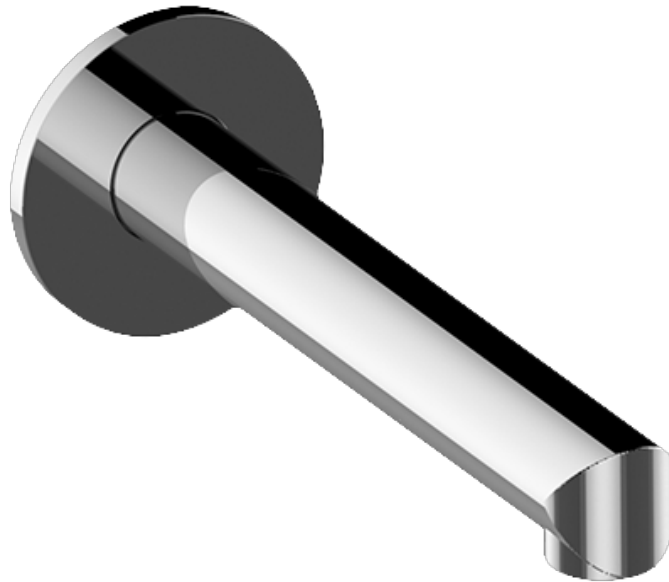

SHOWER  
M-Series Thermostatic Shower  
System - Tub and Shower with  
Handshower  
**GL3.F12ST-LM46E0**

---

**GRAFF®**

## Information

- 3/4" thermostatic valve and trim
- 3/4" stop/volume control valve and 3-way diverter valve and trims
- 8" showerhead with 12" wall-mounted shower arm
- Showerhead features no-clog, easy-clean spray nozzles
- Handshower set with wall-mounted slide bar and 59" hose (PVD finishes use 59" flex hose)
- 8" matching Terra collection tub spout
- Optional extension kit
- Flow rates: showerhead  $\leq 1.8$  max gpm, handshower  $\leq 1.5$  max gpm
- ADA
- CALGreen

SHOWER  
8" Contemporary Terra Tub Spout  
**G-6765**

**GRAFF**<sup>®</sup>

**Information**

- Includes spout ring
- 1/2" NPT male thread inlet
- Tub spout flow rate ~ 13.9 gpm @60 psi
- Matches Terra Collection