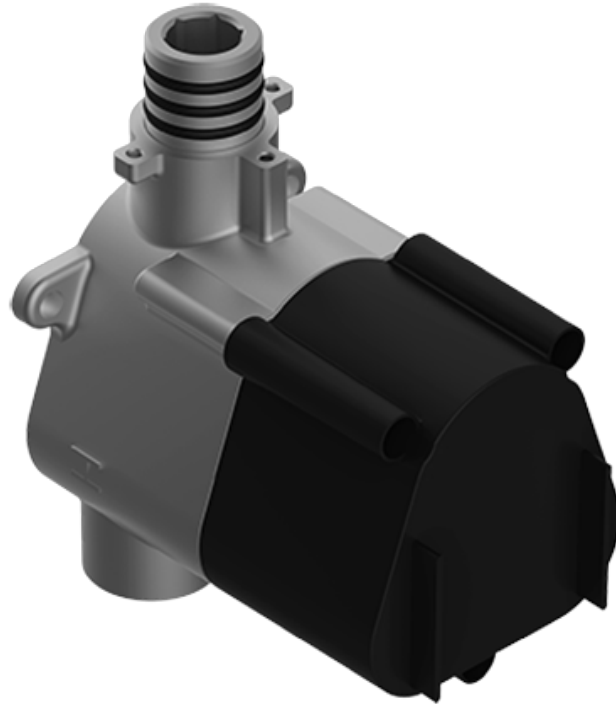

SHOWER
Thermostatic Rough Valve
G-8006