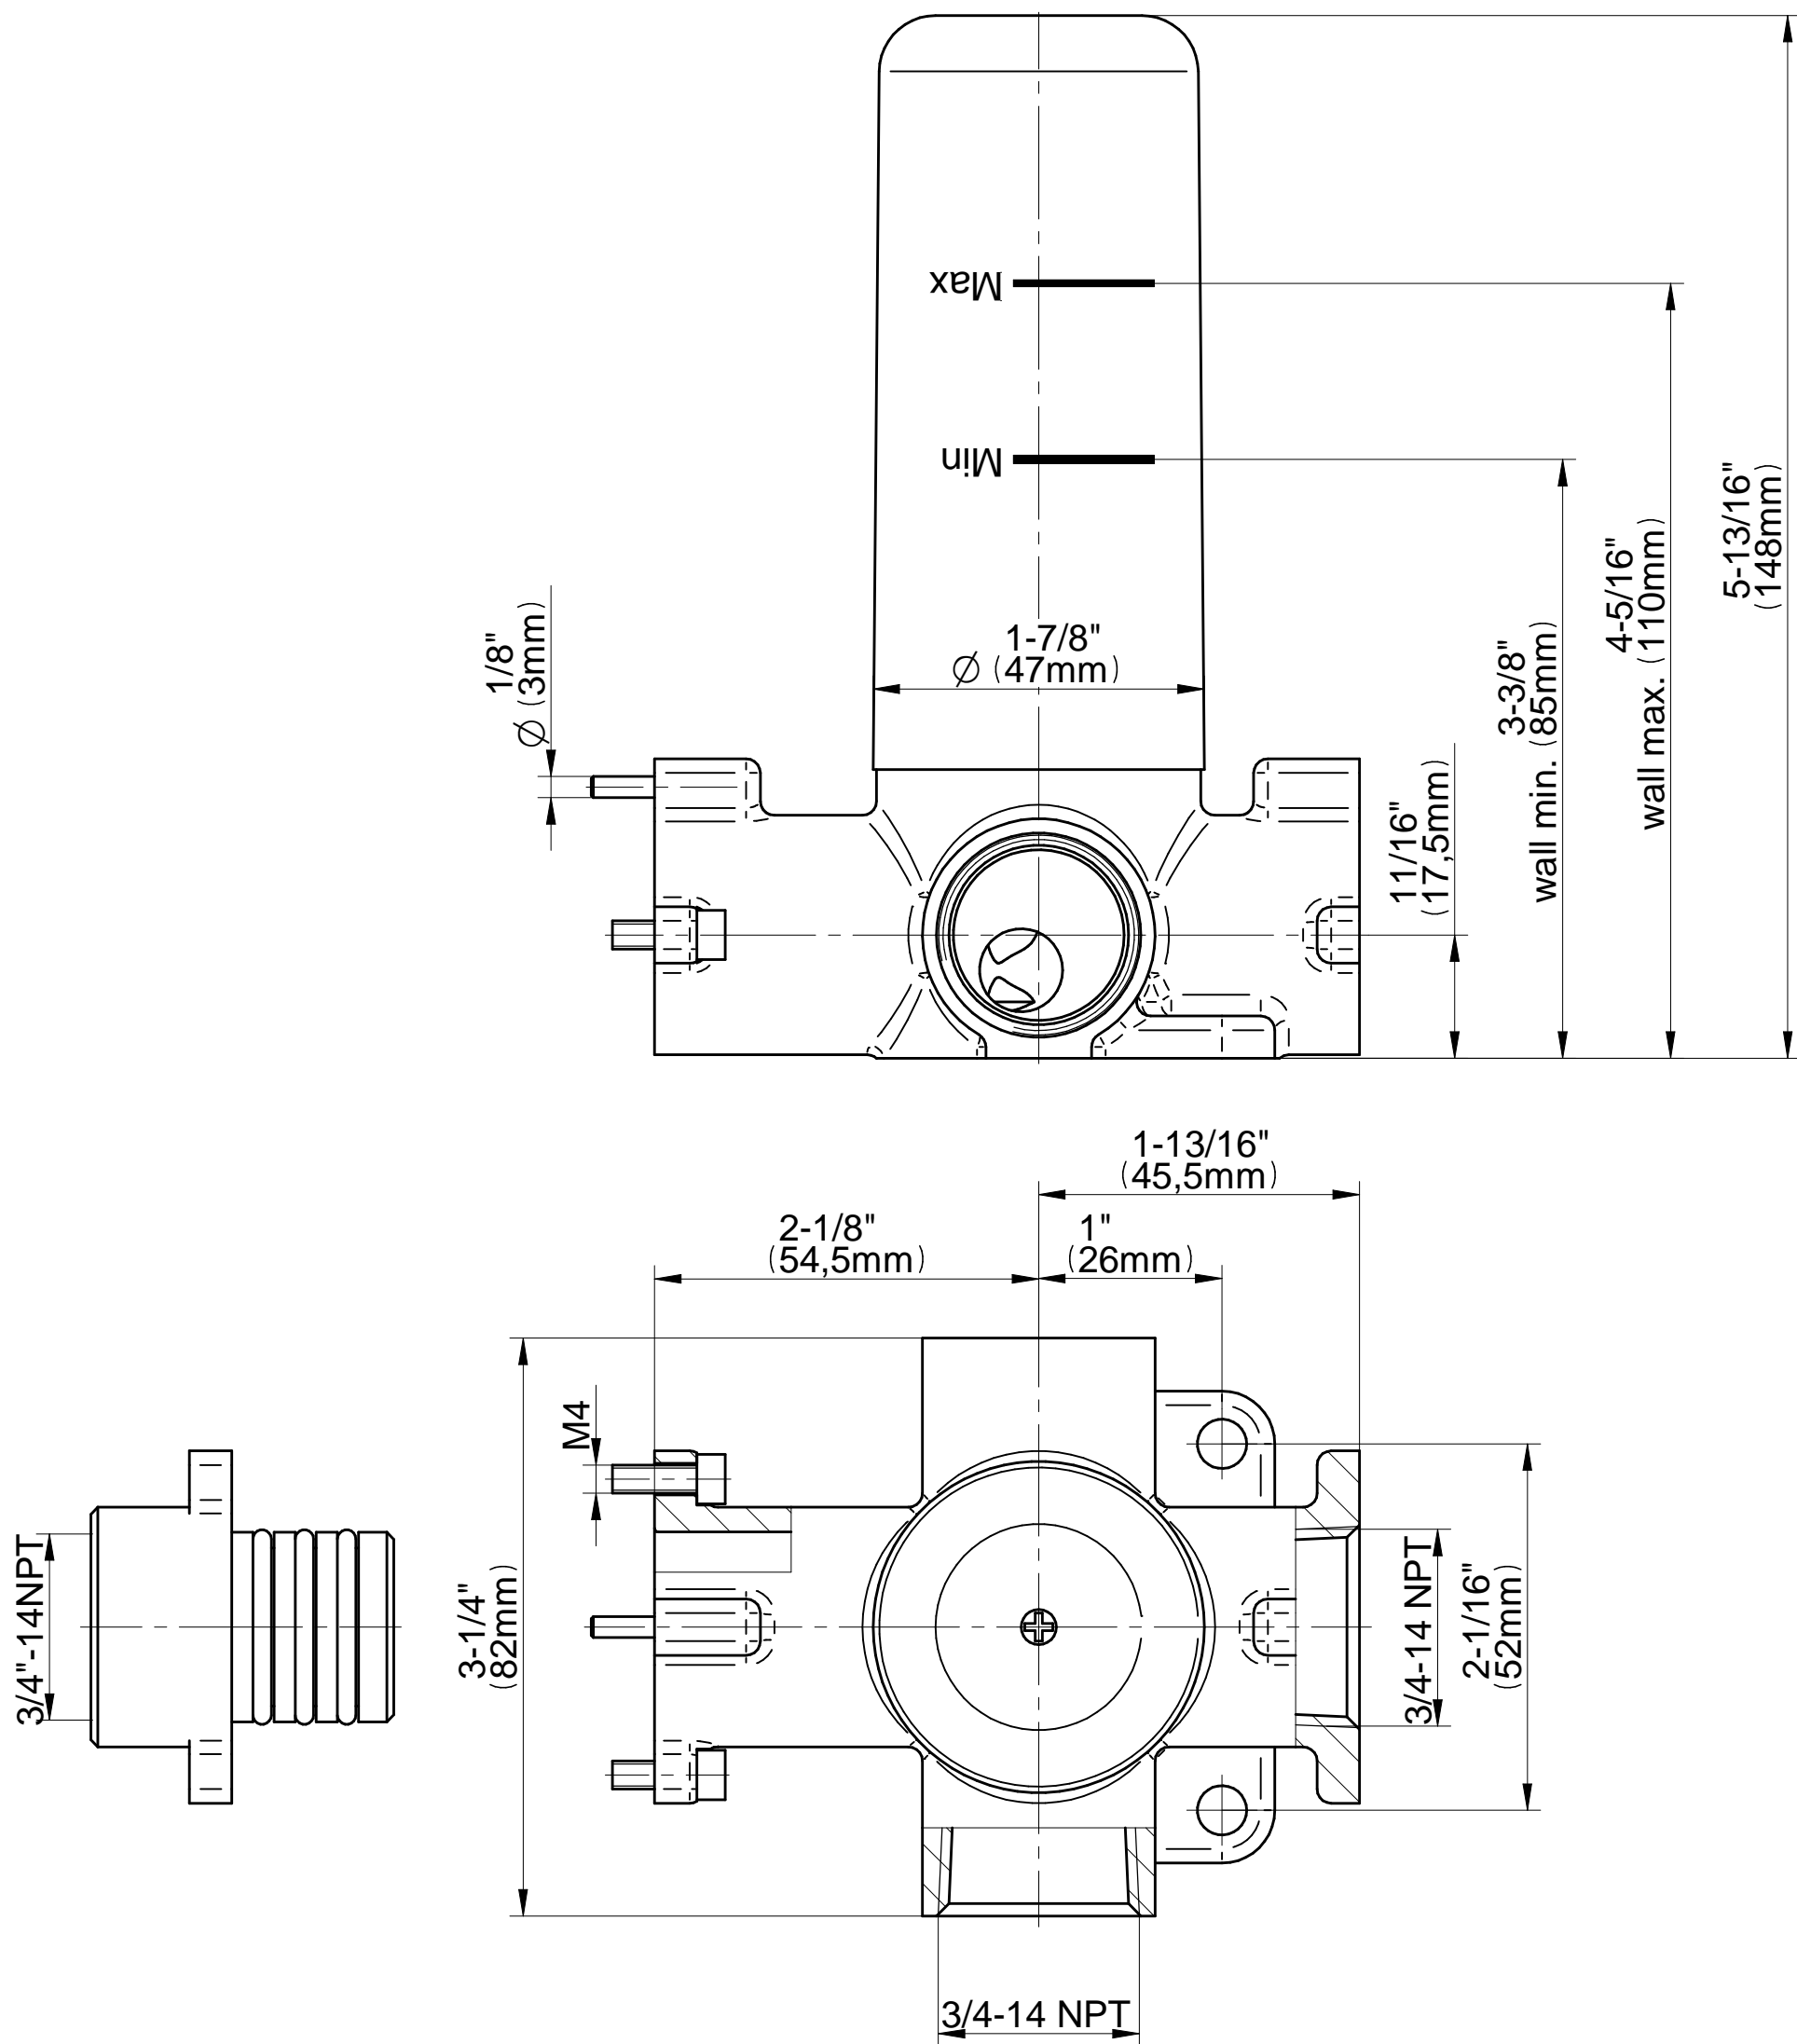

SHOWER
M-Series Thermostatic Shower
System - Tub and Shower with
Handshower
GL3.612WV-LM59E0

GRAFF®

Information

- 3/4" thermostatic valve and trim
- 3/4" stop/volume control and 3-way shared diverter valve
- 8" showerhead with 12" wall-mounted shower arm
- Showerhead features no-clog, easy-clean spray nozzles
- Handshower set with wall-mounted slide bar and 59" hose (PVD finishes use 59" flex hose)
- 6" contemporary tub spout
- Optional extension kit
- Flow rates: showerhead ≤ 1.8 max gpm, handshower ≤ 1.5 max gpm
- ADA

www.graff-faucets.com | phone: 800-954-4723

SHOWER
 Three-Way Shared Function
 Diverter Control Valve WITHOUT
 Off Function (No Pass-Through)
G-8053S

Information

- ~11 gpm @ 60 psi
- 3/4" universal inlets/outlets with female threads
- Operates one function separately or two functions together
- Recommended to use with G-8077 Stop/Volume Control Valve
- Stacking inlet feature
- Supplied with protective plastic cover

Finishes

Architectural
White

G-8053S

3-way Diverter Valve - Rough - M-Series

SHOWER
 Stop/Volume Control Rough Valve
G-8077

Information

- 18.1 gpm @ 60 psi
- 3/4" universal inlets/outlets with female threads
- Stacking inlet and outlet feature
- Supplied with protective plastic cover
- CalGreen compliant dependent on functions