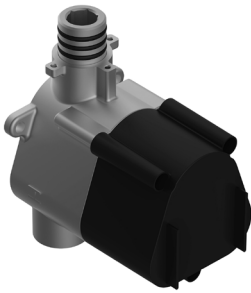

SHOWER
M-Series Thermostatic Shower
System - Tub and Shower with
Handshower
GL3.612WV-LM59E0

GRAFF®

Information

- 3/4" thermostatic valve and trim
- 3/4" stop/volume control and 3-way shared diverter valve
- 8" showerhead with 12" wall-mounted shower arm
- Showerhead features no-clog, easy-clean spray nozzles
- Handshower set with wall-mounted slide bar and 59" hose (PVD finishes use 59" flex hose)
- 6" contemporary tub spout
- Optional extension kit
- Flow rates: showerhead ≤ 1.8 max gpm, handshower ≤ 1.5 max gpm
- ADA

Finishes

G-8006

M-Series

3/4" Concealed Thermostatic Rough Valve

Product Features

- 12.9 gpm @ 60 psi
- 3/4" universal inlets
- Built-in service stops
- Stacking outlet feature
- Complete serviceability from front of all units
- Supplied with protective plastic cover
- CalGreen compliant dependent on functions

www.graff-faucets.com | phone: 800-954-4723

SHOWER
 Three-Way Shared Function
 Diverter Control Valve WITHOUT
 Off Function (No Pass-Through)
G-8053S

Information

- ~11 gpm @ 60 psi
- 3/4" universal inlets/outlets with female threads
- Operates one function separately or two functions together
- Recommended to use with G-8077 Stop/Volume Control Valve
- Stacking inlet feature
- Supplied with protective plastic cover