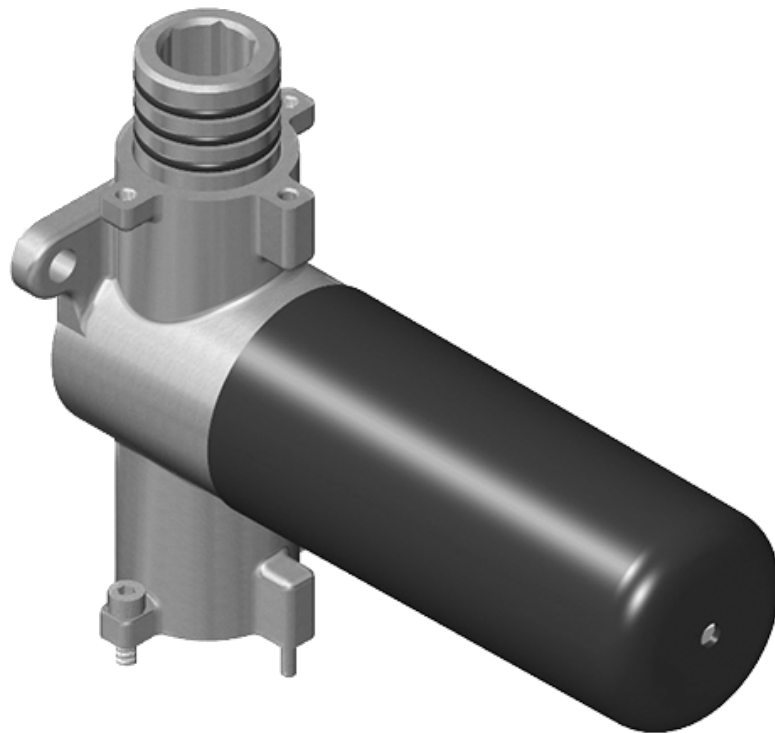

Finishes

G-8006

M-Series

3/4" Concealed Thermostatic Rough Valve

Product Features

- 12.9 gpm @ 60 psi
- 3/4" universal inlets
- Built-in service stops
- Stacking outlet feature
- Complete serviceability from front of all units
- Supplied with protective plastic cover
- CalGreen compliant dependent on functions

www.graff-faucets.com | phone: 800-954-4723

SHOWER
 Three-Way Shared Function
 Diverter Control Valve WITHOUT
 Off Function (No Pass-Through)
G-8053S

Information

- ~11 gpm @ 60 psi
- 3/4" universal inlets/outlets with female threads
- Operates one function separately or two functions together
- Recommended to use with G-8077 Stop/Volume Control Valve
- Stacking inlet feature
- Supplied with protective plastic cover

Finishes

Architectural
White

G-8053S

3-way Diverter Valve - Rough - M-Series

SHOWER
 Stop/Volume Control Rough Valve
G-8077

Information

- 18.1 gpm @ 60 psi
- 3/4" universal inlets/outlets with female threads
- Stacking inlet and outlet feature
- Supplied with protective plastic cover
- CalGreen compliant dependent on functions

Finishes

G-8077

M-Series

Stop/Volume Control Rough Valve

Product Features

- 3/4" universal inlets/outlets with female threads
- 18.1 gpm @ 60 psi
- Stacking inlet and outlet feature
- Supplied with protective plastic cover
- CalGreen compliant dependent on functions