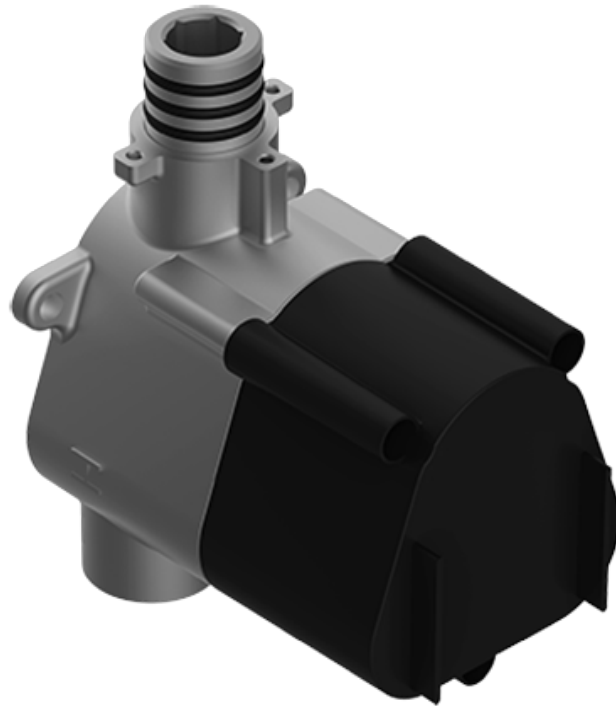

SHOWER  
M-Series Thermostatic Shower  
System - Tub and Shower with  
Handshower  
**GL3.612WT-C17E0**

---

**GRAFF®**

## Information

- 3/4" thermostatic valve and trim
- 3/4" stop/volume control and 3-way diverter valve
- 8" showerhead with 12" wall-mounted shower arm
- Showerhead features no-clog, easy-clean spray nozzles
- Handshower set with wall-mounted slide bar and 59" hose (PVD finishes use 59" flex hose)
- 6" contemporary tub spout
- Optional extension kit
- Flow rates: showerhead  $\leq 1.8$  max gpm, handshower  $\leq 1.5$  max gpm
- ADA
- CALGreen

SHOWER  
Thermostatic Rough Valve  
**G-8006**

**Information**

- 12.9 gpm @ 60 psi
- 3/4" universal inlets
- Built-in service stops
- Stacking outlet feature
- Complete serviceability from front of all units
- Supplied with protective plastic cover
- CalGreen compliant dependent on functions

# G-8006

M-Series

3/4" Concealed Thermostatic Rough Valve