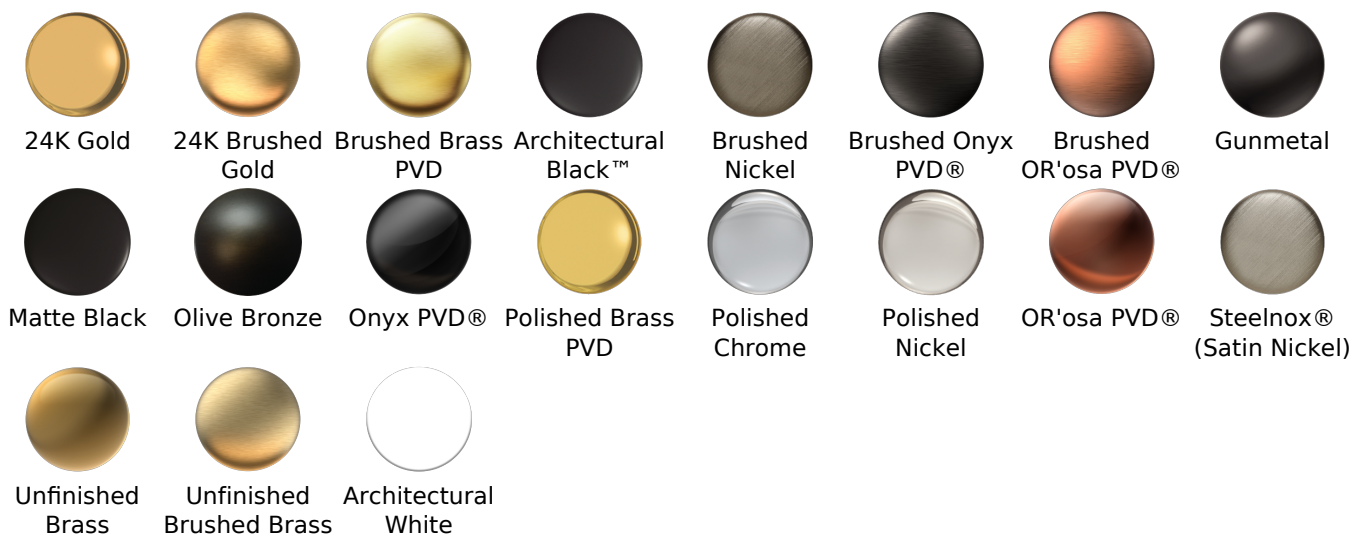

#### Available Finishes

- Polished Chrome G-8555-PC
- Steelnox<sup>®</sup> G-8555-SN
- Olive Bronze G-8555-OB
- Polished Nickel G-8555-PN
- Architectural Black™  
G-8555-PC/BK
- Architectural White  
G-8555-PC/WT

## Finishes