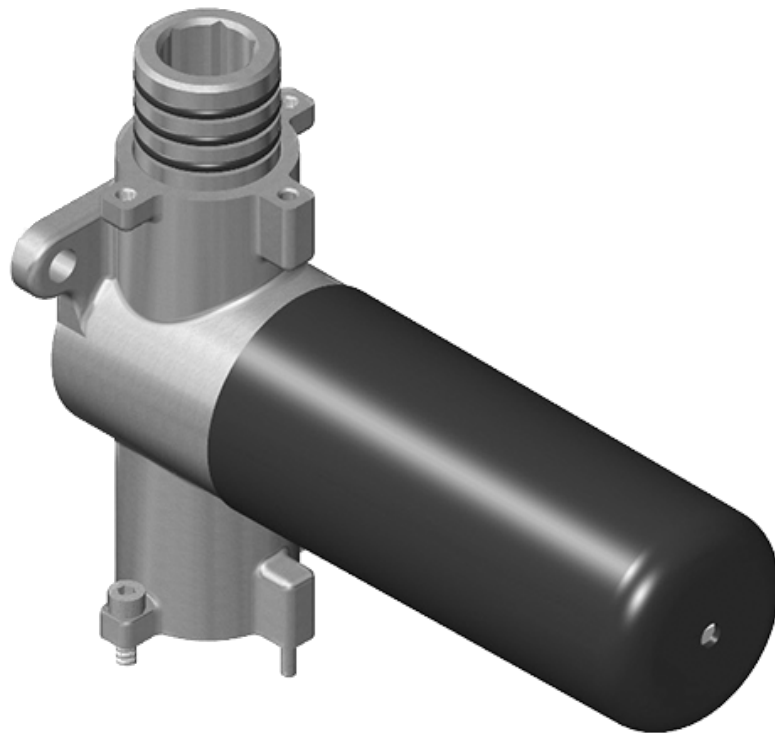

## Product Features

- 3/4" universal inlets/outlets with female threads
- Stacking inlet feature
- Supplied with protective plastic cover
- CalGreen compliant dependent on functions

[www.graff-faucets.com](http://www.graff-faucets.com) | phone: 800-954-4723

SHOWER  
M.E. M-Series Valve Trim with  
Three Handles  
**G-8056-C17E0-T**

**Information**

- Three metal handles
- Decorative trim plate
- Use with M-Series rough valves
- ADA

**Finishes**

SHOWER  
 Stop/Volume Control Rough Valve  
**G-8077**

**Information**

- 18.1 gpm @ 60 psi
- 3/4" universal inlets/outlets with female threads
- Stacking inlet and outlet feature
- Supplied with protective plastic cover
- CalGreen compliant dependent on functions