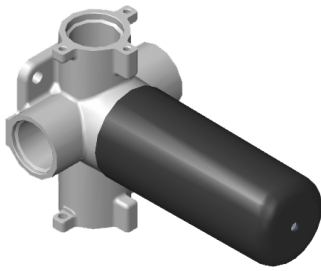

# G-8006

M-Series

3/4" Concealed Thermostatic Rough Valve

[www.graff-faucets.com](http://www.graff-faucets.com) | phone: 800-954-4723

SHOWER  
 Three-Way Diverter Control Valve  
 WITH Off Function (No Pass-  
 Through)  
**G-8053**

**Information**

- ~11.4 gpm @ 60 psi
- 3/4" universal inlets/outlets with female threads
- Operates one function at a time
- Stacking inlet feature
- Supplied with protective plastic cover
- CALGreen compliant depending on functions

# G-8053

M-Series

3-Way Diverter Control Valve WITH Off Function (No Pass-Through)

## Product Features

- 3/4" universal inlets/outlets with female threads
- Stacking inlet feature
- Supplied with protective plastic cover
- CalGreen compliant dependent on functions