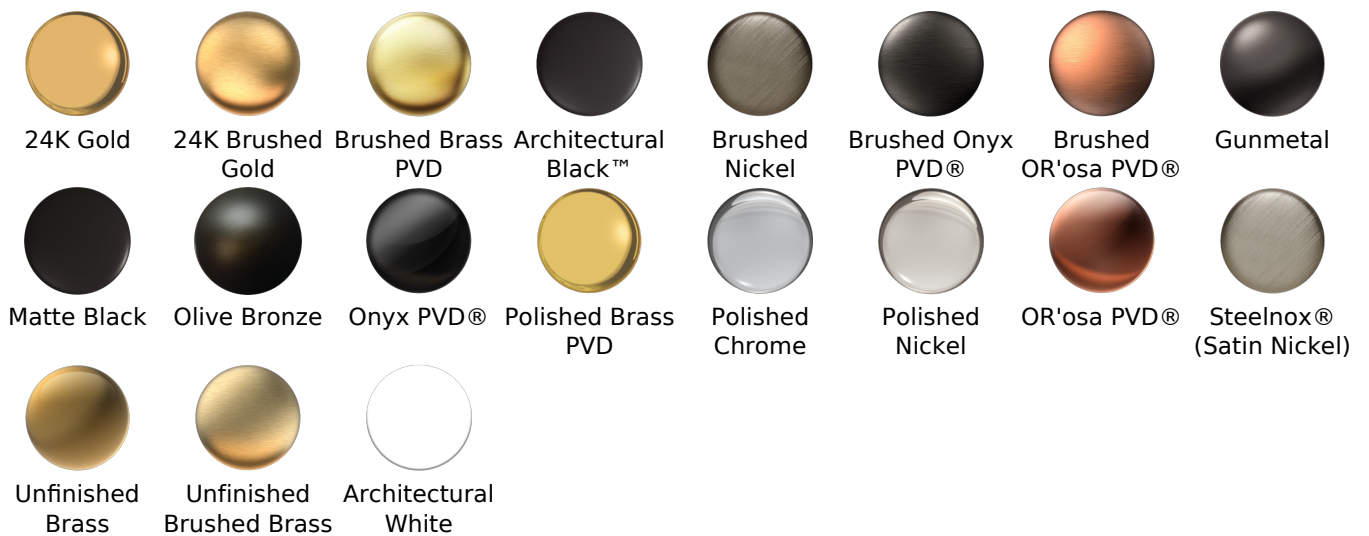

## Available Finishes

- Polished Chrome  
G-8449-PC
- Brushed Nickel  
G-8449-PN
- Polished Nickel  
G-8449-BNi
- Unfinished Brass\*  
G-8449-UB\*
- Steinox  
G-8449-SN
- Olive Brass\*  
G-8449-OB\*
- Architectural Black with Chrome Accents\*  
G-8449-PC/BK\*
- Brushed Gold\*  
G-8449-BAU

**Finishes**