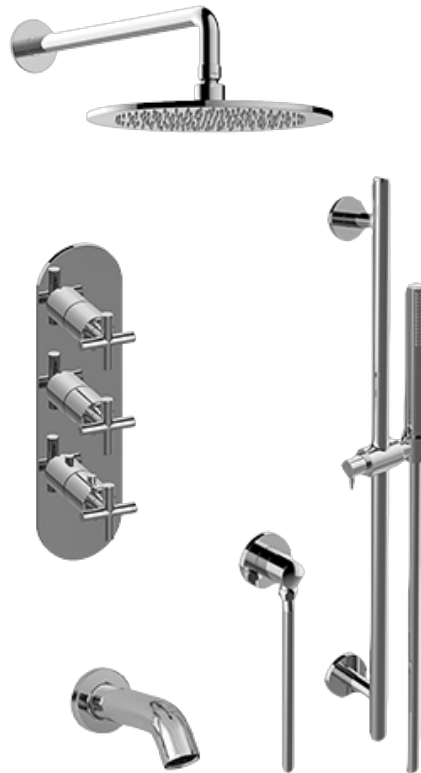

SHOWER  
M-Series Thermostatic Shower  
System - Tub and Shower with  
Handshower  
**GL3.612WT-C17E0**

---

**GRAFF®**

## Information

- 3/4" thermostatic valve and trim
- 3/4" stop/volume control and 3-way diverter valve
- 8" showerhead with 12" wall-mounted shower arm
- Showerhead features no-clog, easy-clean spray nozzles
- Handshower set with wall-mounted slide bar and 59" hose (PVD finishes use 59" flex hose)
- 6" contemporary tub spout
- Optional extension kit
- Flow rates: showerhead  $\leq 1.8$  max gpm, handshower  $\leq 1.5$  max gpm
- ADA
- CALGreen

SHOWER  
Thermostatic Rough Valve  
**G-8006**

**Information**

- 12.9 gpm @ 60 psi
- 3/4" universal inlets
- Built-in service stops
- Stacking outlet feature
- Complete serviceability from front of all units
- Supplied with protective plastic cover
- CalGreen compliant dependent on functions