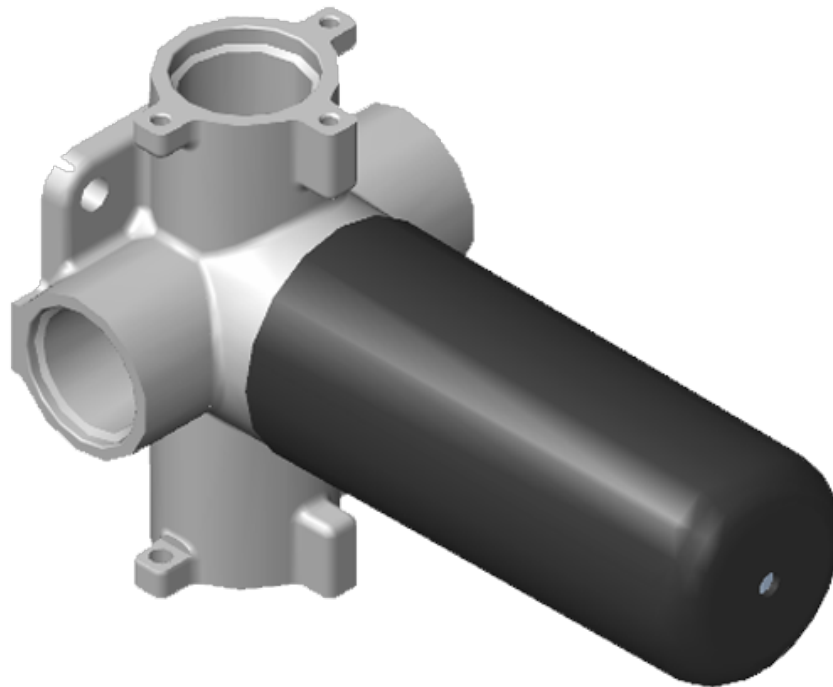

# G-8006

M-Series

3/4" Concealed Thermostatic Rough Valve

[www.graff-faucets.com](http://www.graff-faucets.com) | phone: 800-954-4723

SHOWER  
 Three-Way Diverter Control Valve  
 WITH Off Function (No Pass-  
 Through)  
**G-8053**

**Information**

- ~11.4 gpm @ 60 psi
- 3/4" universal inlets/outlets with female threads
- Operates one function at a time
- Stacking inlet feature
- Supplied with protective plastic cover
- CALGreen compliant depending on functions