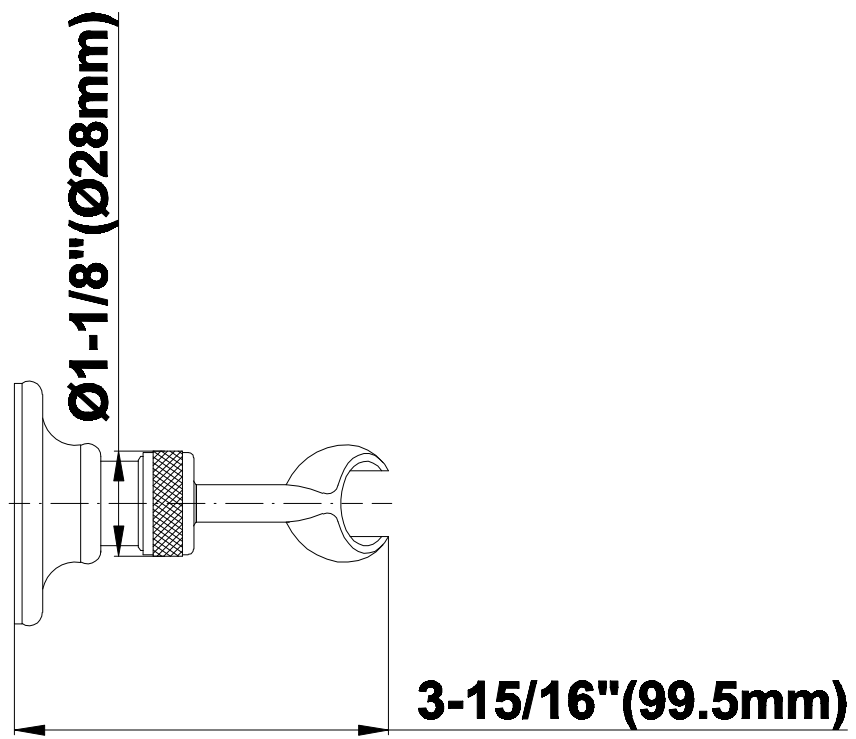

SHOWER
Rough
G-8005

GRAFF®

Information

- 18.4 gpm @ 60 psi
- 3/4" universal inlets/outlets with female threads
- Built-in service stops
- Complete serviceability from front of all units
- Supplied with protective plastic cover
- Thermostatic valve uses a paraffin wax cartridge

Information

- Sunflower shape
- 112 no-clog, easy-clean rubber spray nozzles
- Metal ball-joint allows for showerhead angle adjustment
- Showerhead flow rate ≤ 1.8 max gpm
- Recommend use with ceiling shower arm
- Recommended for use at no more than 10 degrees tilt
- CALGreen

- Solid brass construction
- Swivel holder

Finishes

Olive Bronze

Polished
Chrome

Polished
Nickel

Steelnox®
(Satin Nickel)

G-8602

SHOWER
Traditional Wall Supply Elbow
G-8603