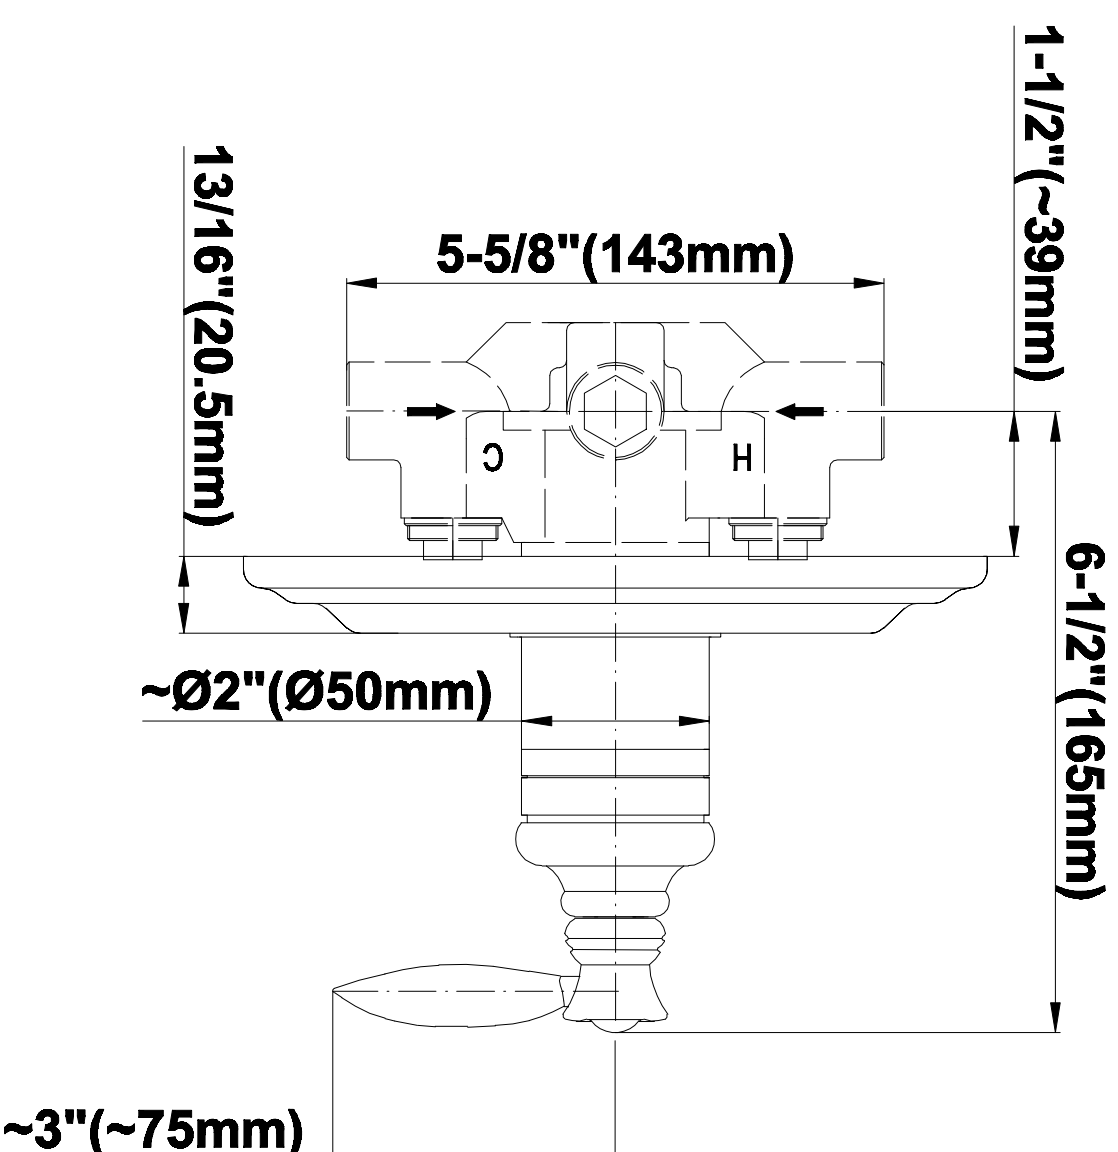

SHOWER
Topaz Thermostatic Set w/Body
Sprays & Handshower (Rough &
Trim)

GRAFF®

GA1.222B-LM14S

Information

- 3/4" Thermostatic Valve
- 8" Showerhead with 11" Wall-Mount Arm & Flange
- Swivel Body Sprays (3 pieces)
- Handshower Set w/Wall Bracket and Wall Elbow
- Stop/Volume Control Valves (3 pieces)
- Showerhead Features No-Clog, Easy-Clean Spray Nozzles
- Optional Extension Kit
- 3/4" Thermostatic Rough Valve Flow Rate ~18 gpm @60 psi
- Flow Rates: showerhead ≤ 2.0 max gpm, handshower ≤ 1.5 max gpm

SHOWER
Rough
G-8005

GRAFF®

Information

- 18.4 gpm @ 60 psi
- 3/4" universal inlets/outlets with female threads
- Built-in service stops
- Complete serviceability from front of all units
- Supplied with protective plastic cover
- Thermostatic valve uses a paraffin wax cartridge

Steelnox®
(Satin Nickel)

G-8030

SHOWER
Rough
G-8075

GRAFF®

Information

- 3/4" universal inlets/outlets with female threads
- Supplied with protective plastic cover

Finishes

Olive Bronze

Information

- Sunflower shape
- 112 no-clog, easy-clean rubber spray nozzles
- Metal ball-joint allows for showerhead angle adjustment
- Showerhead flow rate ≤ 1.8 max gpm
- Recommend use with ceiling shower arm
- Recommended for use at no more than 10 degrees tilt
- CALGreen