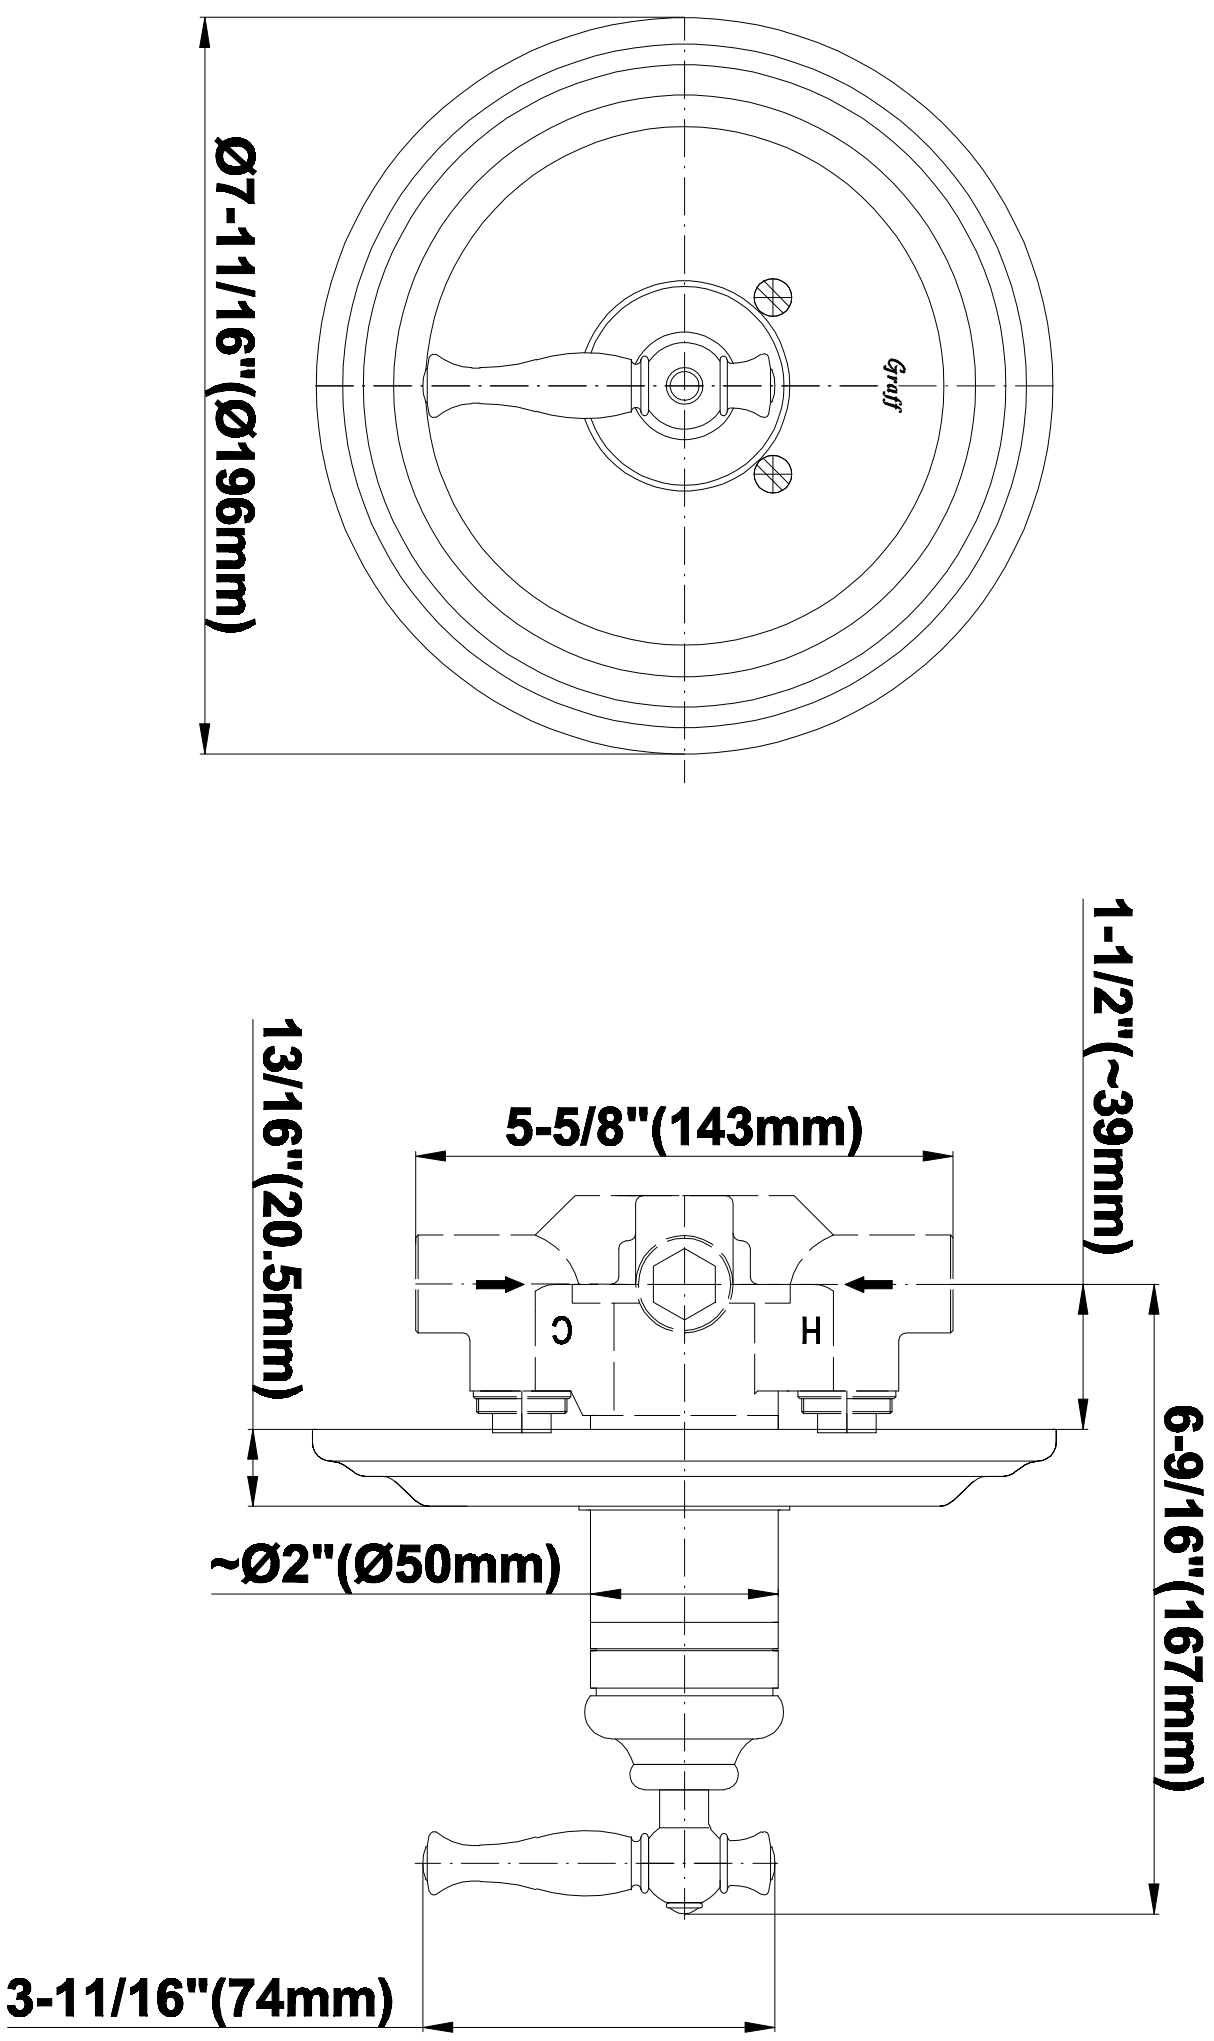

SHOWER
Full Thermostatic Shower System
with Transfer Valve (Rough &
Trim)
GA5.222B-LM22S

GRAFF®

Information

- 3/4" Thermostatic Valve
- 1/2" 4-Port Diverter Valve with 3 outlets and off function
- 8" Showerhead with 11" Wall-Mount Arm & Flange
- Swivel Body Sprays (3 pieces)
- Handshower Set w/Wall Bracket
- Showerhead Features No-Clog, Easy-Clean Spray Nozzles
- Flow Rates: showerhead ≤ 2.0 max gpm, handshower ≤ 1.5 max gpm

SHOWER
Rough
G-8005

GRAFF®

Information

- 18.4 gpm @ 60 psi
- 3/4" universal inlets/outlets with female threads
- Built-in service stops
- Complete serviceability from front of all units
- Supplied with protective plastic cover
- Thermostatic valve uses a paraffin wax cartridge

Polished
Nickel

Steelnox®
(Satin Nickel)

G-8030

SHOWER
3-Way High Flow Transfer Rough
Valve WITH off function
G-8050

GRAFF®

Information

- Intended for use with Thermostatic Shower Systems
- 1/2" 3-way diverter valve with 3 outlets and off function
- Universal inlets/outlets with female threads
- Operates one function at a time
- Supplied with protective plastic cover
- CALGreen compliant depending on functions
- CALGreen