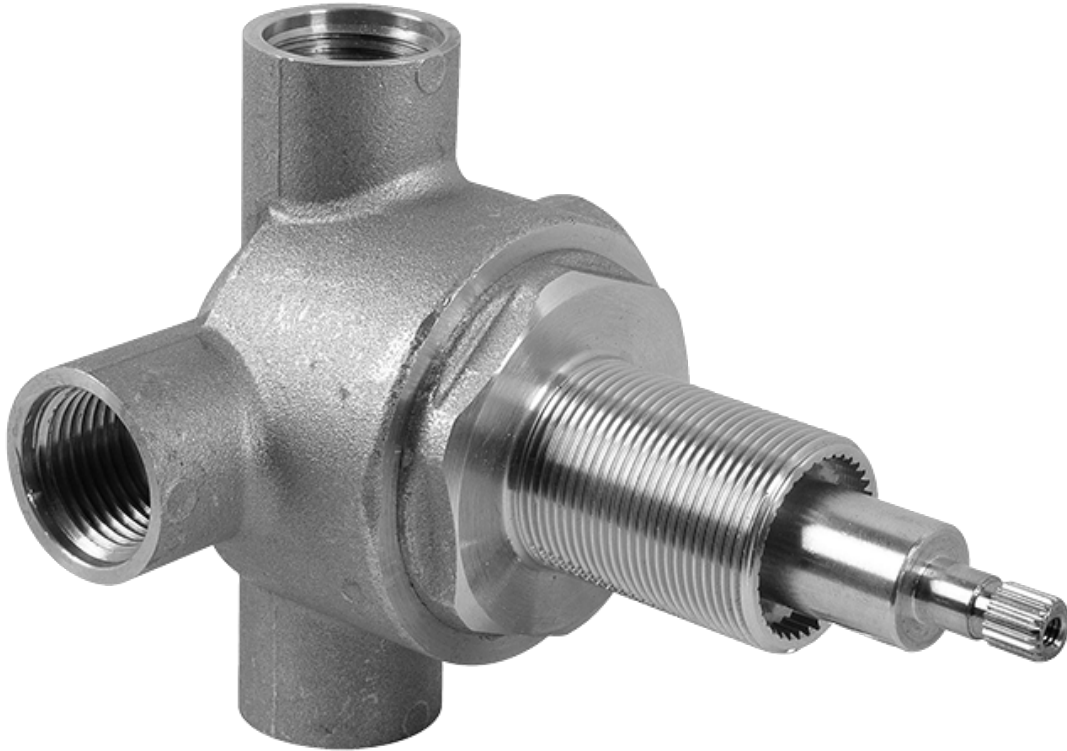

SHOWER
Full Thermostatic Shower System
with Transfer Valve (Rough &
Trim)
GA5.222B-LM22S

GRAFF®

Information

- 3/4" Thermostatic Valve
- 1/2" 4-Port Diverter Valve with 3 outlets and off function
- 8" Showerhead with 11" Wall-Mount Arm & Flange
- Swivel Body Sprays (3 pieces)
- Handshower Set w/Wall Bracket
- Showerhead Features No-Clog, Easy-Clean Spray Nozzles
- Flow Rates: showerhead ≤ 2.0 max gpm, handshower ≤ 1.5 max gpm

SHOWER
Rough
G-8005

GRAFF®

Information

- 18.4 gpm @ 60 psi
- 3/4" universal inlets/outlets with female threads
- Built-in service stops
- Complete serviceability from front of all units
- Supplied with protective plastic cover
- Thermostatic valve uses a paraffin wax cartridge

Polished
Nickel

Steelnox®
(Satin Nickel)

G-8030

SHOWER
3-Way High Flow Transfer Rough
Valve WITH off function
G-8050

GRAFF®

Information

- Intended for use with Thermostatic Shower Systems
- 1/2" 3-way diverter valve with 3 outlets and off function
- Universal inlets/outlets with female threads
- Operates one function at a time
- Supplied with protective plastic cover
- CALGreen compliant depending on functions
- CALGreen

GRAFF®

Information

- Sunflower shape
- 112 no-clog, easy-clean rubber spray nozzles
- Metal ball-joint allows for showerhead angle adjustment
- Showerhead flow rate ≤ 1.8 max gpm
- Recommend use with ceiling shower arm
- Recommended for use at no more than 10 degrees tilt
- CALGreen