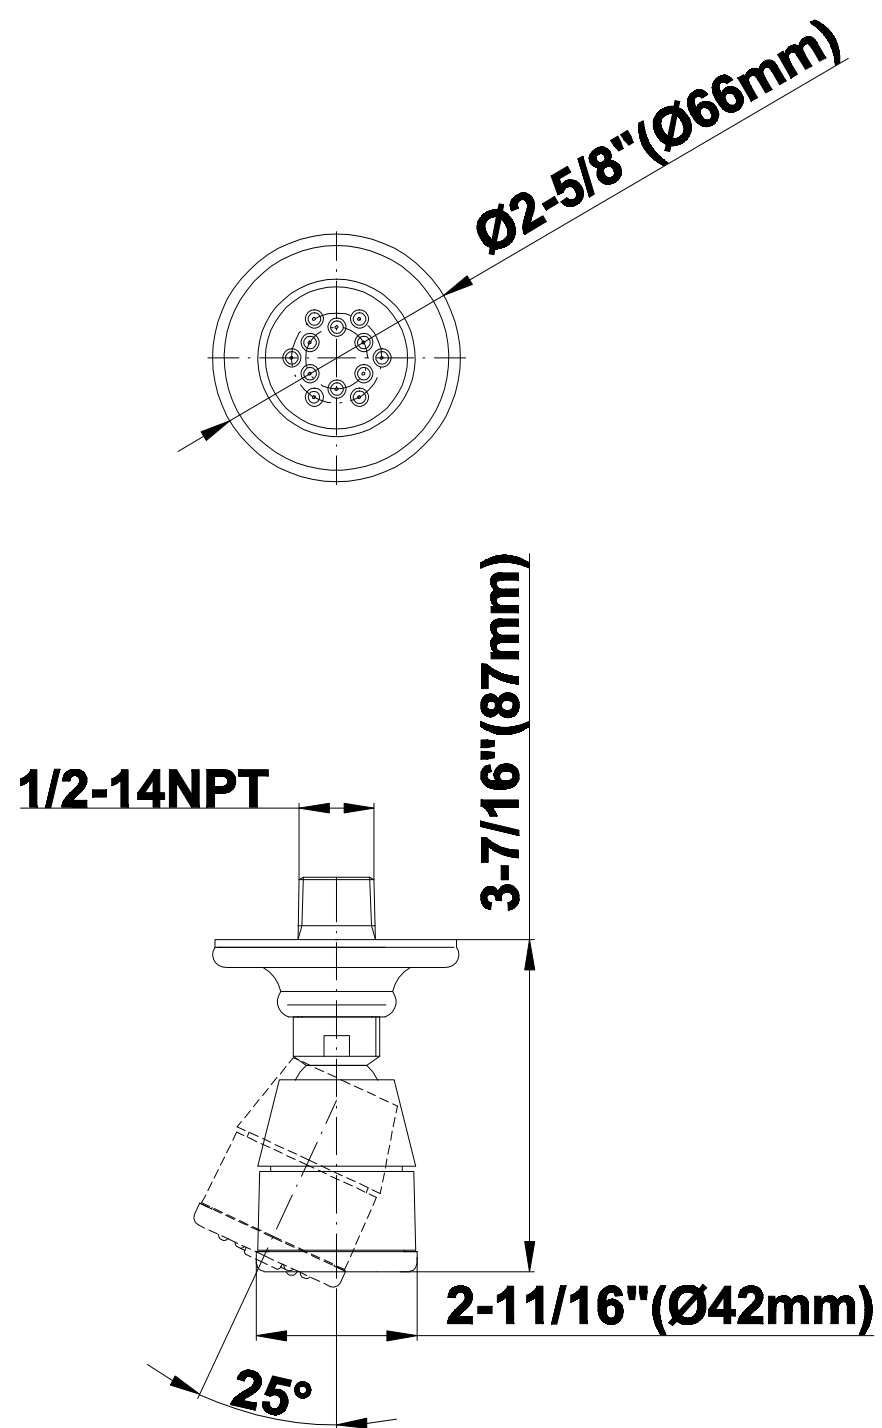

SHOWER
Full Thermostatic Shower System
with Transfer Valve (Rough &
Trim)
GA5.222B-LM22S

GRAFF®

Information

- 3/4" Thermostatic Valve
- 1/2" 4-Port Diverter Valve with 3 outlets and off function
- 8" Showerhead with 11" Wall-Mount Arm & Flange
- Swivel Body Sprays (3 pieces)
- Handshower Set w/Wall Bracket
- Showerhead Features No-Clog, Easy-Clean Spray Nozzles
- Flow Rates: showerhead ≤ 2.0 max gpm, handshower ≤ 1.5 max gpm

SHOWER
Rough
G-8005

GRAFF®

Information

- 18.4 gpm @ 60 psi
- 3/4" universal inlets/outlets with female threads
- Built-in service stops
- Complete serviceability from front of all units
- Supplied with protective plastic cover
- Thermostatic valve uses a paraffin wax cartridge

Polished
Chrome

Polished
Nickel

Steelnox®
(Satin Nickel)

G-8480

SHOWER
Transitional 11" Shower Arm
G-8500

GRAFF®

Information

- Includes arm and flange
- 1/2" NPT male thread inlet
- For use with all showerheads