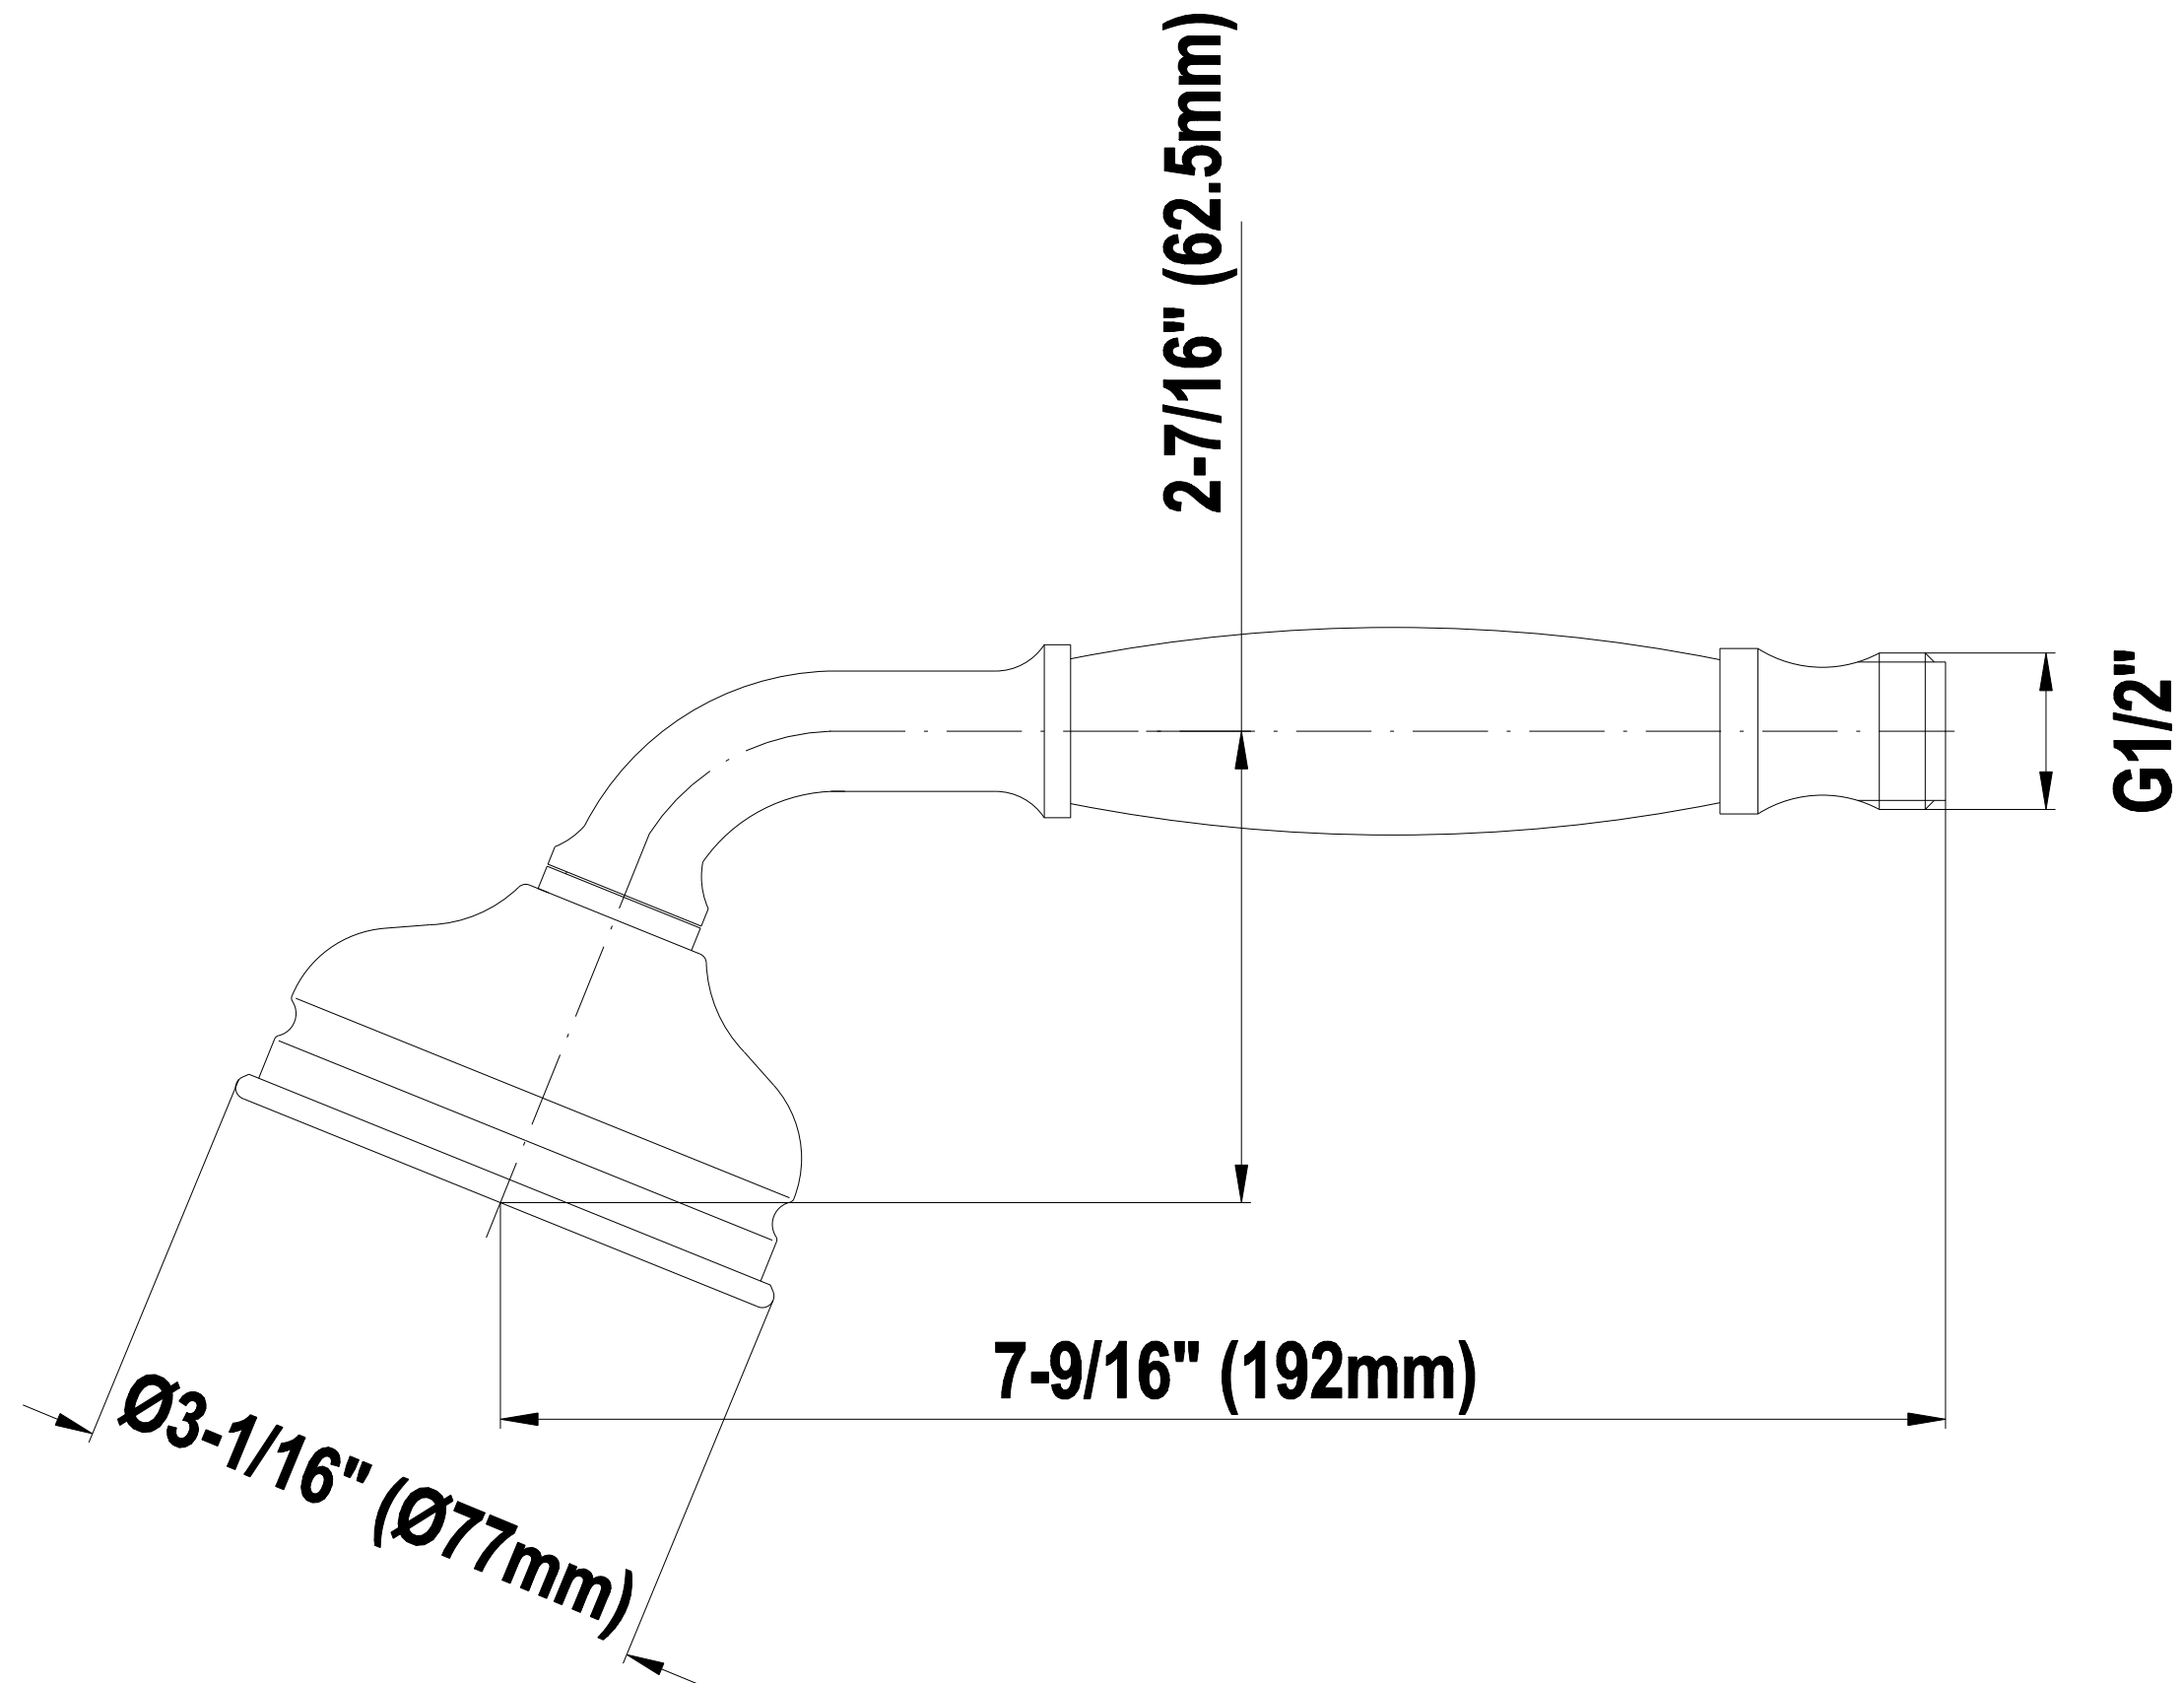

SHOWER
Full Thermostatic Shower System
with Transfer Valve (Rough &
Trim)
GA5.222B-LM22S

GRAFF®

Information

- 3/4" Thermostatic Valve
- 1/2" 4-Port Diverter Valve with 3 outlets and off function
- 8" Showerhead with 11" Wall-Mount Arm & Flange
- Swivel Body Sprays (3 pieces)
- Handshower Set w/Wall Bracket
- Showerhead Features No-Clog, Easy-Clean Spray Nozzles
- Flow Rates: showerhead ≤ 2.0 max gpm, handshower ≤ 1.5 max gpm

Traditional Handshower G-8604

SHOWER
59" Shower Hose
G-8605

GRAFF®

Information

- Brass spiral flexible hose with conical nut

Finishes

24K Gold

Olive Bronze