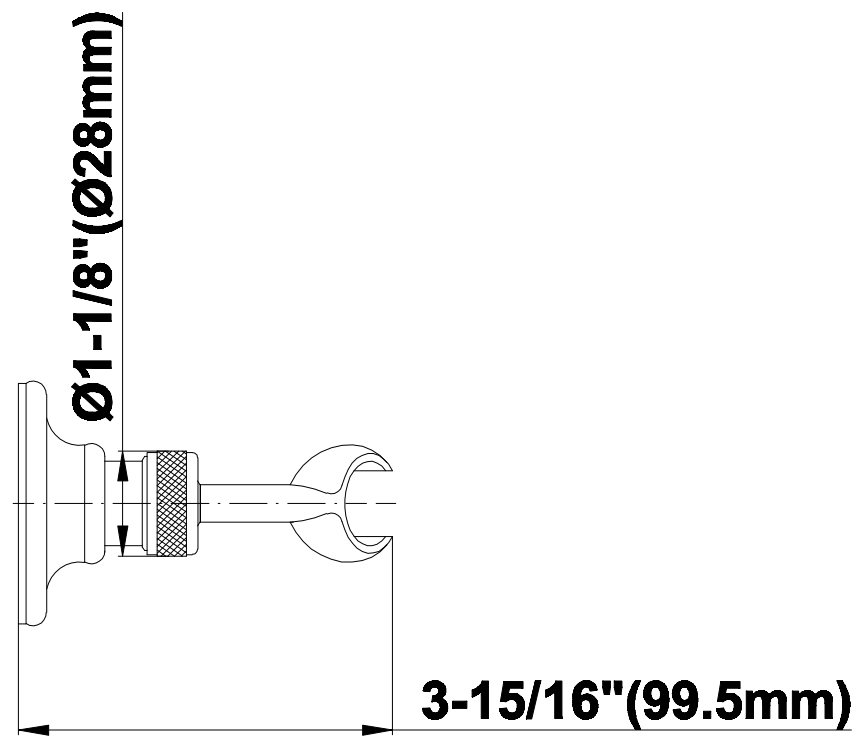

SHOWER
Canterbury Thermostatic Set
w/Body Sprays & Handshower
(Rough & Trim)
GA1.222B-C2S

GRAFF®

Information

- 3/4" Thermostatic Valve
- 8" Showerhead with 11" Wall-Mount Arm & Flange
- Swivel Body Sprays (3 pieces)
- Handshower Set w/Wall Bracket and Wall Elbow
- Stop/Volume Control Valves (3 pieces)
- Showerhead Features No-Clog, Easy-Clean Spray Nozzles
- Optional Extension Kit
- 3/4" Thermostatic Rough Valve Flow Rate ~18 gpm @60 psi
- Flow Rates: showerhead ≤ 2.0 max gpm, handshower ≤ 1.5 max gpm

G-8030

SHOWER
Rough
G-8075

GRAFF®

Information

- 3/4" universal inlets/outlets with female threads
- Supplied with protective plastic cover

Finishes

Olive Bronze

Polished
Chrome

Information

- Sunflower shape
- 112 no-clog, easy-clean rubber spray nozzles
- Metal ball-joint allows for showerhead angle adjustment
- Showerhead flow rate ≤ 1.8 max gpm
- Recommend use with ceiling shower arm
- Recommended for use at no more than 10 degrees tilt
- CALGreen

- Solid brass construction
- Swivel holder

Finishes

Olive Bronze

Polished
Chrome

Polished
Nickel

Steelnox®
(Satin Nickel)

G-8602

SHOWER
Traditional Wall Supply Elbow
G-8603