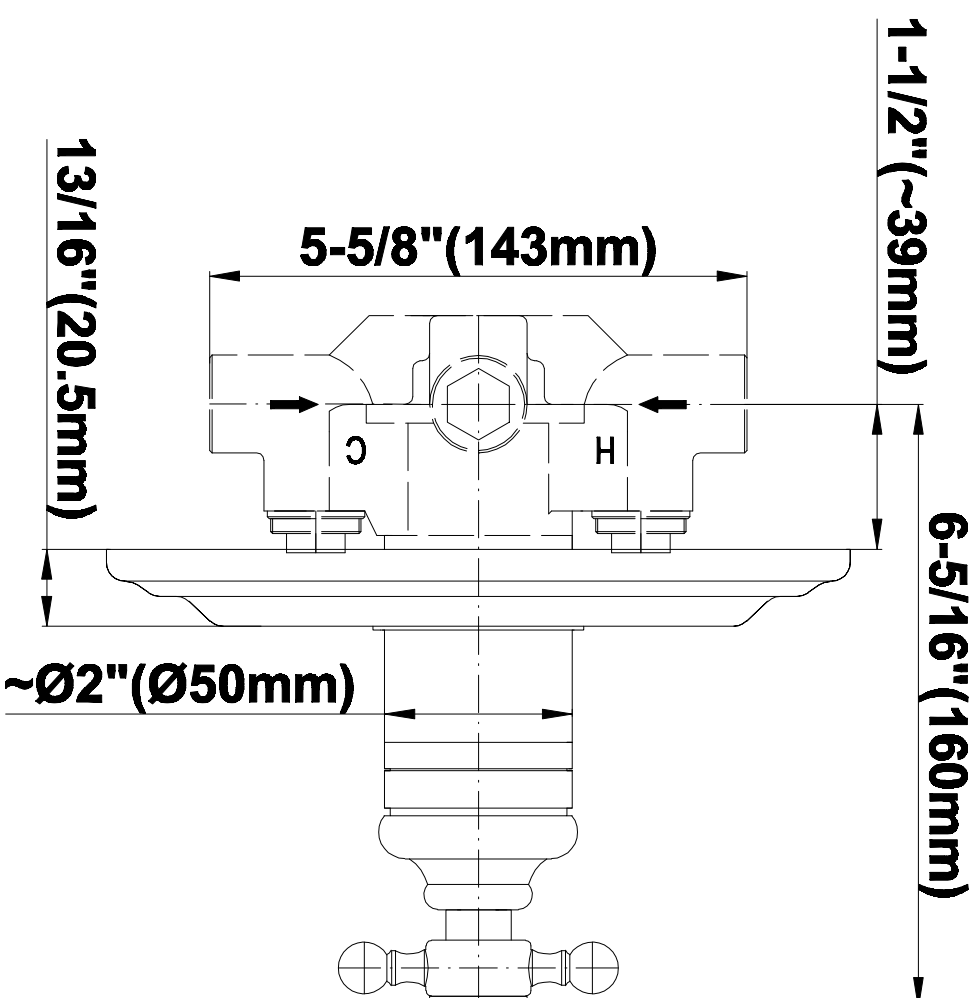

SHOWER
Canterbury Thermostatic Set
w/Body Sprays & Handshower
(Rough & Trim)
GA1.222B-C2S

GRAFF®

Information

- 3/4" Thermostatic Valve
- 8" Showerhead with 11" Wall-Mount Arm & Flange
- Swivel Body Sprays (3 pieces)
- Handshower Set w/Wall Bracket and Wall Elbow
- Stop/Volume Control Valves (3 pieces)
- Showerhead Features No-Clog, Easy-Clean Spray Nozzles
- Optional Extension Kit
- 3/4" Thermostatic Rough Valve Flow Rate ~18 gpm @60 psi
- Flow Rates: showerhead ≤ 2.0 max gpm, handshower ≤ 1.5 max gpm

SHOWER
Rough
G-8005

GRAFF®

Information

- 18.4 gpm @ 60 psi
- 3/4" universal inlets/outlets with female threads
- Built-in service stops
- Complete serviceability from front of all units
- Supplied with protective plastic cover
- Thermostatic valve uses a paraffin wax cartridge

G-8030

SHOWER
Rough
G-8075

GRAFF®

Information

- 3/4" universal inlets/outlets with female threads
- Supplied with protective plastic cover

Finishes

Olive Bronze

Polished
Chrome