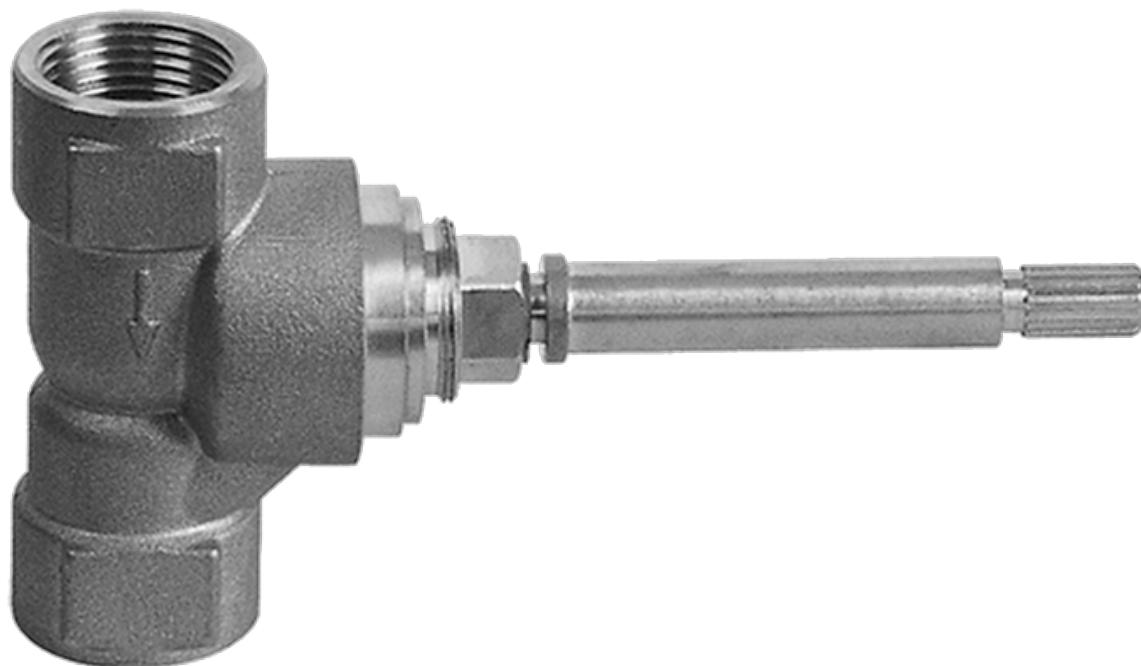

SHOWER
Canterbury Thermostatic Set
w/Body Sprays & Handshower
(Rough & Trim)
GA1.222B-C2S

GRAFF®

Information

- 3/4" Thermostatic Valve
- 8" Showerhead with 11" Wall-Mount Arm & Flange
- Swivel Body Sprays (3 pieces)
- Handshower Set w/Wall Bracket and Wall Elbow
- Stop/Volume Control Valves (3 pieces)
- Showerhead Features No-Clog, Easy-Clean Spray Nozzles
- Optional Extension Kit
- 3/4" Thermostatic Rough Valve Flow Rate ~18 gpm @60 psi
- Flow Rates: showerhead ≤ 2.0 max gpm, handshower ≤ 1.5 max gpm

- Single metal handle
- Decorative trim plate
- Use with G-8000 or G-8005 thermostatic rough valve
- To complete package, you must order rough valve

Finishes

Olive Bronze

Polished
Chrome

Polished
Nickel

Steelnox®
(Satin Nickel)

G-8030

SHOWER
Rough
G-8075

GRAFF®

Information

- 3/4" universal inlets/outlets with female threads
- Supplied with protective plastic cover

Finishes

Olive Bronze

Polished
Chrome

Information

- Sunflower shape
- 112 no-clog, easy-clean rubber spray nozzles
- Metal ball-joint allows for showerhead angle adjustment
- Showerhead flow rate ≤ 1.8 max gpm
- Recommend use with ceiling shower arm
- Recommended for use at no more than 10 degrees tilt
- CALGreen