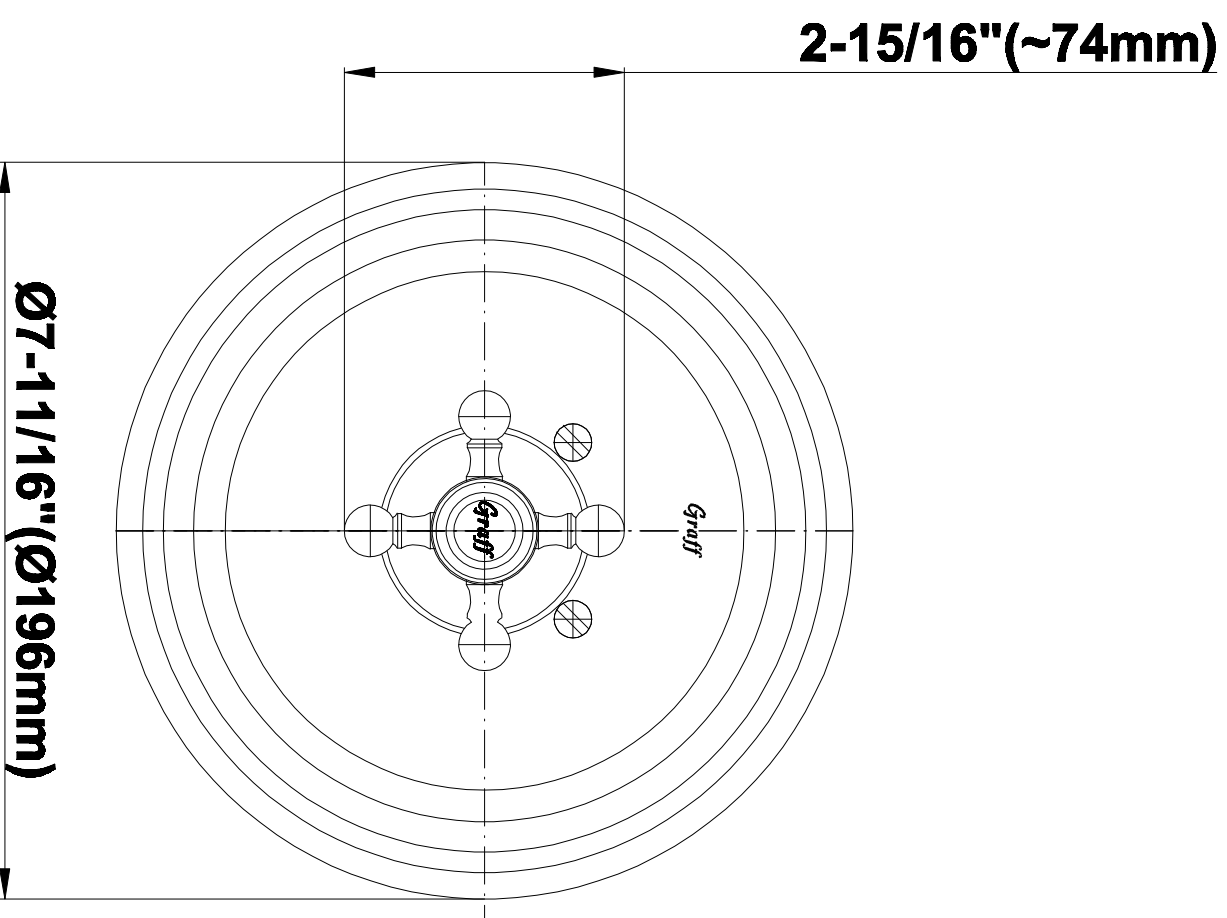

SHOWER
Canterbury Thermostatic Set
w/Body Sprays & Handshower
(Rough & Trim)
GA1.222B-C2S

GRAFF®

Information

- 3/4" Thermostatic Valve
- 8" Showerhead with 11" Wall-Mount Arm & Flange
- Swivel Body Sprays (3 pieces)
- Handshower Set w/Wall Bracket and Wall Elbow
- Stop/Volume Control Valves (3 pieces)
- Showerhead Features No-Clog, Easy-Clean Spray Nozzles
- Optional Extension Kit
- 3/4" Thermostatic Rough Valve Flow Rate ~18 gpm @60 psi
- Flow Rates: showerhead ≤ 2.0 max gpm, handshower ≤ 1.5 max gpm

SHOWER
Rough
G-8005

GRAFF®

Information

- 18.4 gpm @ 60 psi
- 3/4" universal inlets/outlets with female threads
- Built-in service stops
- Complete serviceability from front of all units
- Supplied with protective plastic cover
- Thermostatic valve uses a paraffin wax cartridge

G-8030

SHOWER
Rough
G-8075

GRAFF®

Information

- 3/4" universal inlets/outlets with female threads
- Supplied with protective plastic cover

Finishes

Olive Bronze

Polished
Chrome

Information

- Sunflower shape
- 112 no-clog, easy-clean rubber spray nozzles
- Metal ball-joint allows for showerhead angle adjustment
- Showerhead flow rate ≤ 1.8 max gpm
- Recommend use with ceiling shower arm
- Recommended for use at no more than 10 degrees tilt
- CALGreen