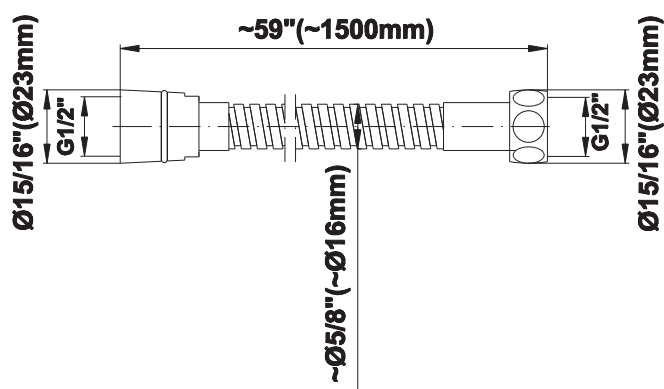

SHOWER
Contemporary Handshower
w/Wall-Mounted Slide Bar
G-8670

GRAFF®

Information

- Handshower with 28" wall-mounted slide bar
- 59" shower hose and wall supply elbow
- Bracket fits all hoses with conical nut
- Handshower flow rate ≤ 1.5 max gpm
- Includes internal backflow preventer
- CALGreen

G-8670

Contemporary Handshower w/Wall-Mounted Slide Bar

Product Features

- Handshower with 23" wall-mounted slide bar
- 59" shower hose and wall supply elbow
- Bracket fits all hoses with conical nut
- Includes Contemporary Square Handshower - G-8644
- Includes 1/2" NPT male threaded wall supply elbow
- Handshower flow rate ≤ 1.5 max gpm

* Special order finish- call for availability

SHOWER
Contemporary Square Wall-
Mounted Slide Bar
G-8631

GRAFF®

Information

- 27 11/16" tall wall-mounted slide bar
- Adjustable bracket fits all hoses with conical nut