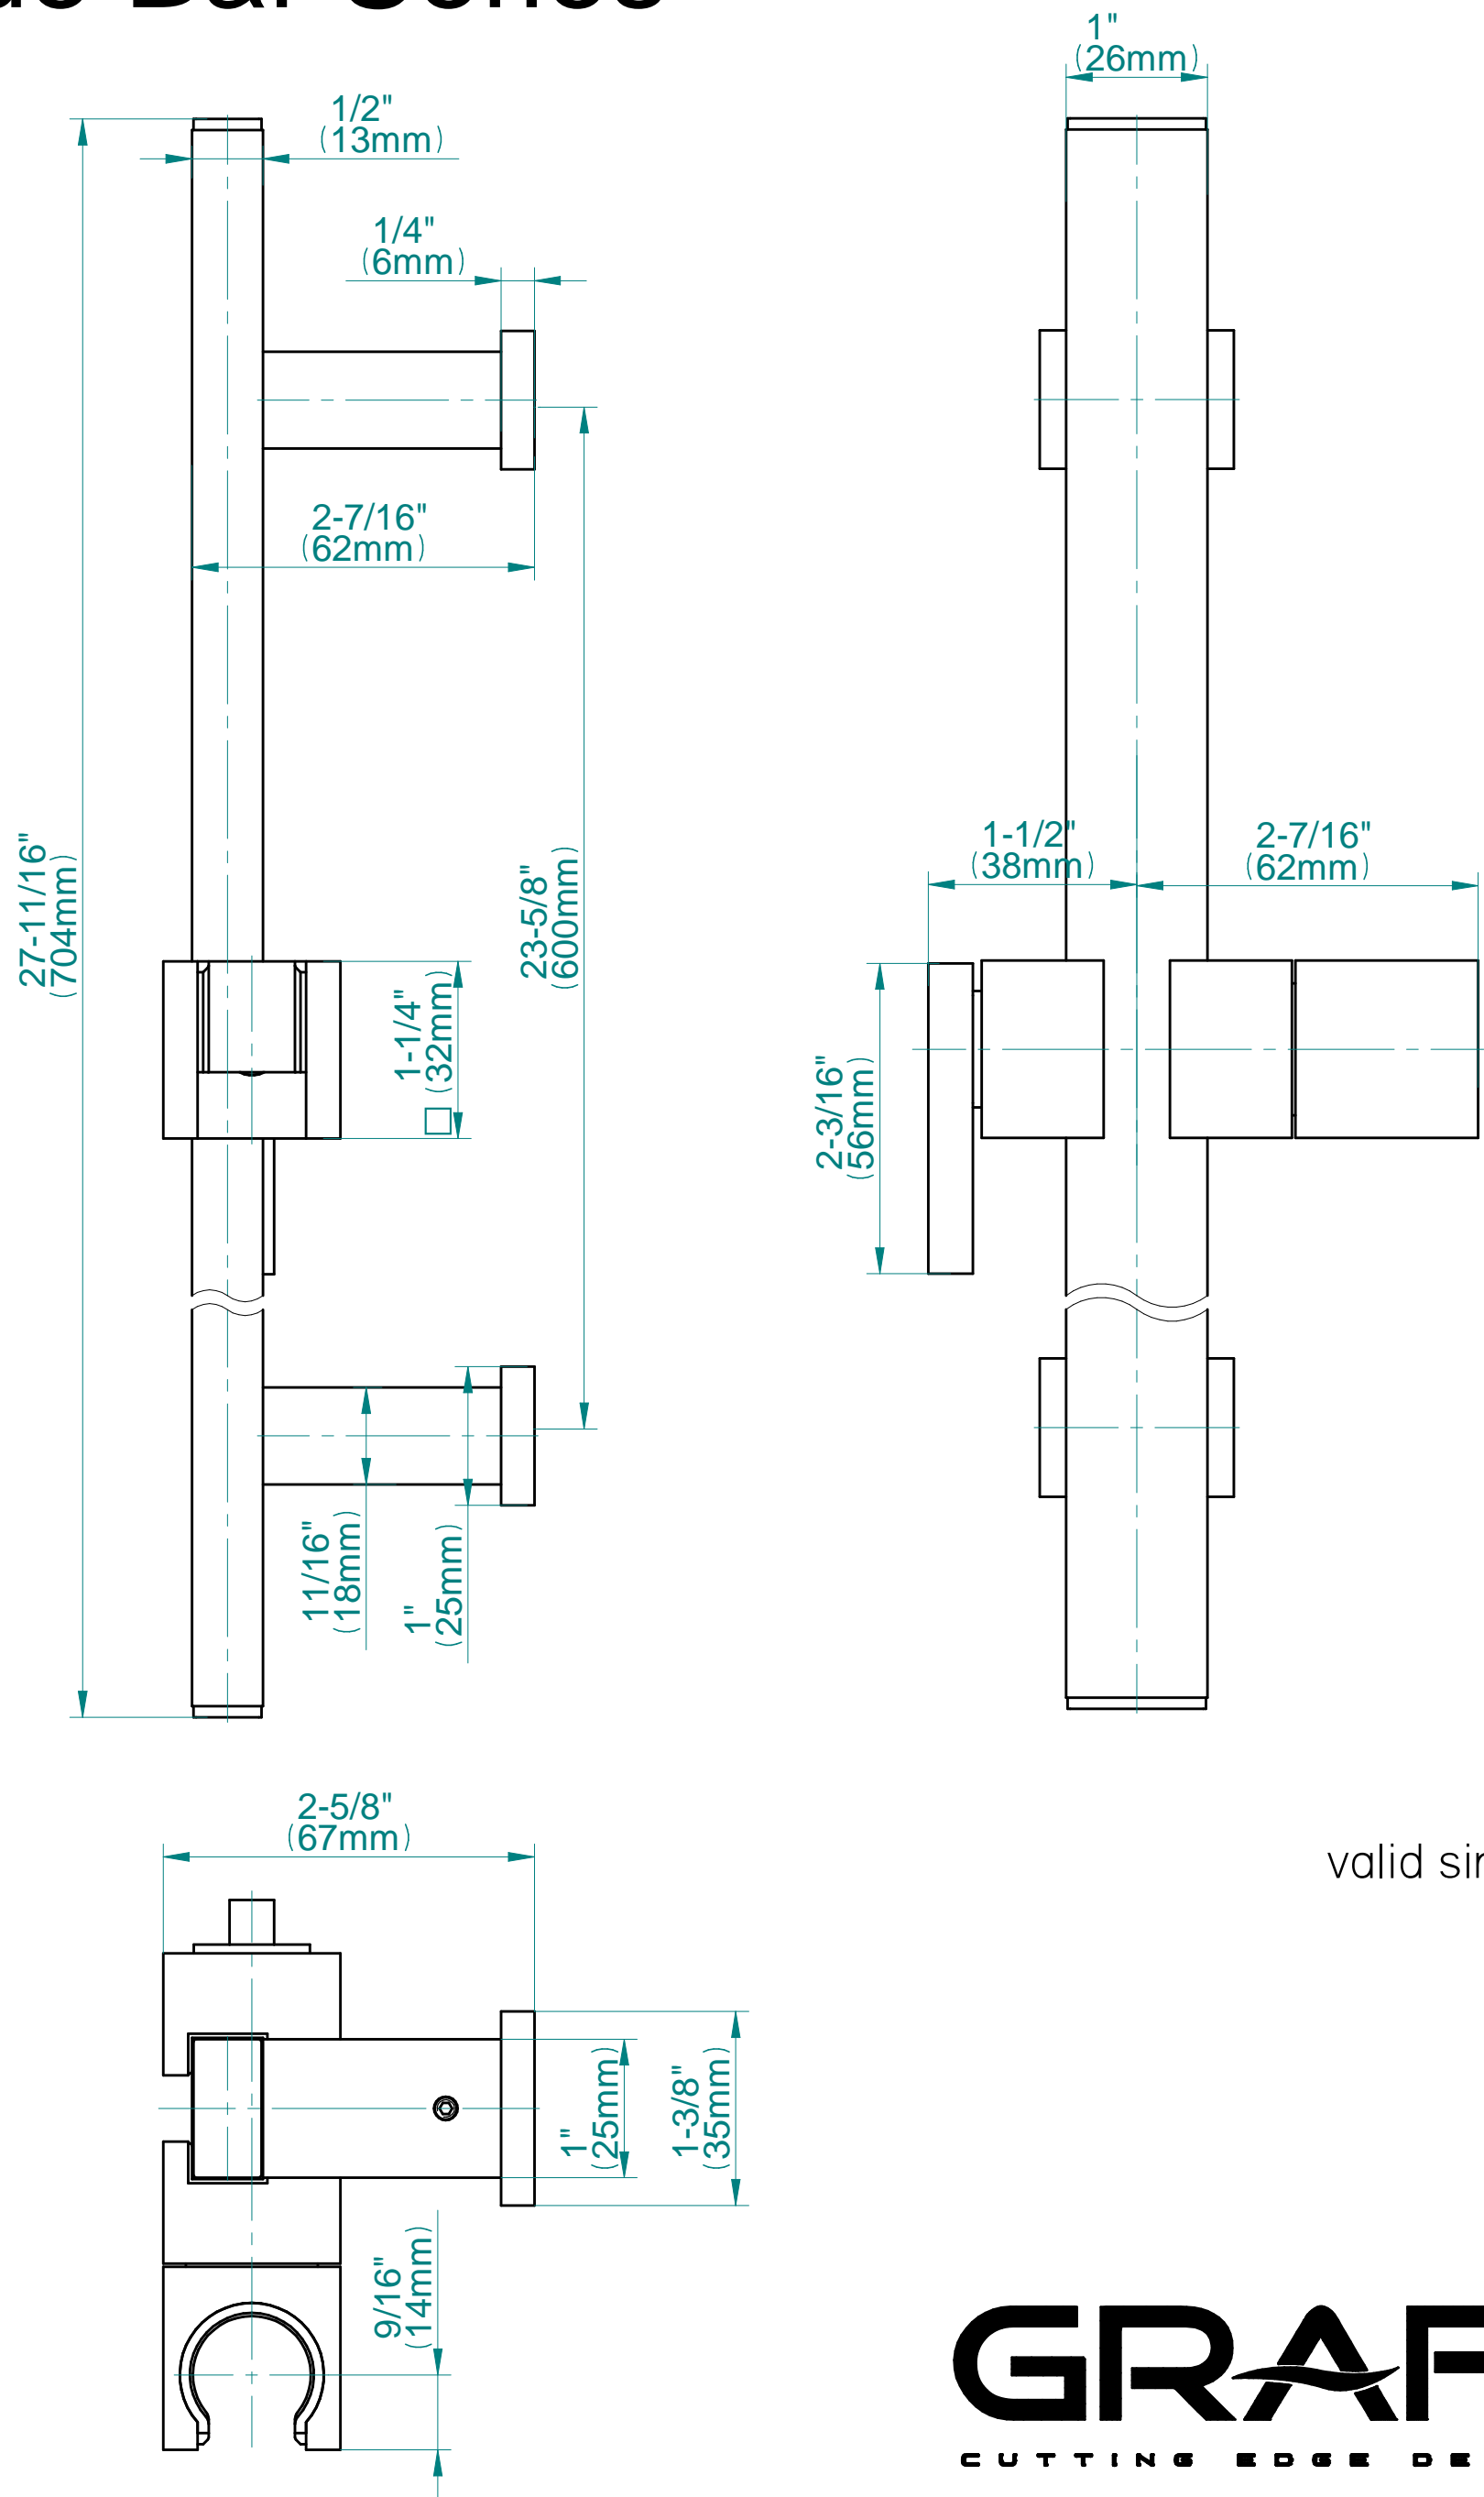

SHOWER
Contemporary Handshower
w/Wall-Mounted Slide Bar
G-8670

GRAFF®

Information

- Handshower with 28" wall-mounted slide bar
- 59" shower hose and wall supply elbow
- Bracket fits all hoses with conical nut
- Handshower flow rate ≤ 1.5 max gpm
- Includes internal backflow preventer
- CALGreen

G-8670

Contemporary Handshower w/Wall-Mounted Slide Bar

Product Features

- Handshower with 23" wall-mounted slide bar
- 59" shower hose and wall supply elbow
- Bracket fits all hoses with conical nut
- Includes Contemporary Square Handshower - G-8644
- Includes 1/2" NPT male threaded wall supply elbow
- Handshower flow rate ≤ 1.5 max gpm

* Special order finish- call for availability

SHOWER
Contemporary Square Wall-
Mounted Slide Bar
G-8631

GRAFF®

Information

- 27 11/16" tall wall-mounted slide bar
- Adjustable bracket fits all hoses with conical nut

Finishes

G-8631

Slide Bar Series

valid since 2014

SHOWER
Contemporary Square Wall Supply
Elbow
G-8633

GRAFF®

Information

- 1/2" NPT female thread inlet