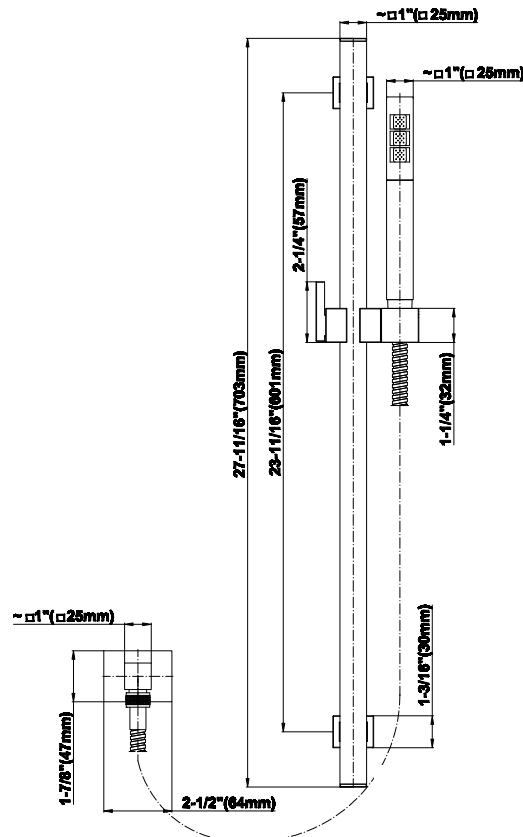

G-8670

Contemporary Handshower w/Wall-Mounted Slide Bar

Product Features

- Handshower with 23" wall-mounted slide bar
- 59" shower hose and wall supply elbow
- Bracket fits all hoses with conical nut
- Includes Contemporary Square Handshower - G-8644
- Includes 1/2" NPT male threaded wall supply elbow
- Handshower flow rate ≤ 1.5 max gpm

Available Finishes

- Polished Chrome
  G-8670-PC
- Steelnx®
  G-8670-SN
- Polished Nickel
  G-8670-PN
- Olive Bronze
  G-8670-OB
- Architectural Black with Chrome Accents
  G-8670-PC/BK

Code Compliance

- CALGreen

Warranty

- Limited lifetime warranty

For complete warranty information go to: www.graff-faucets.com/en/info/faqs