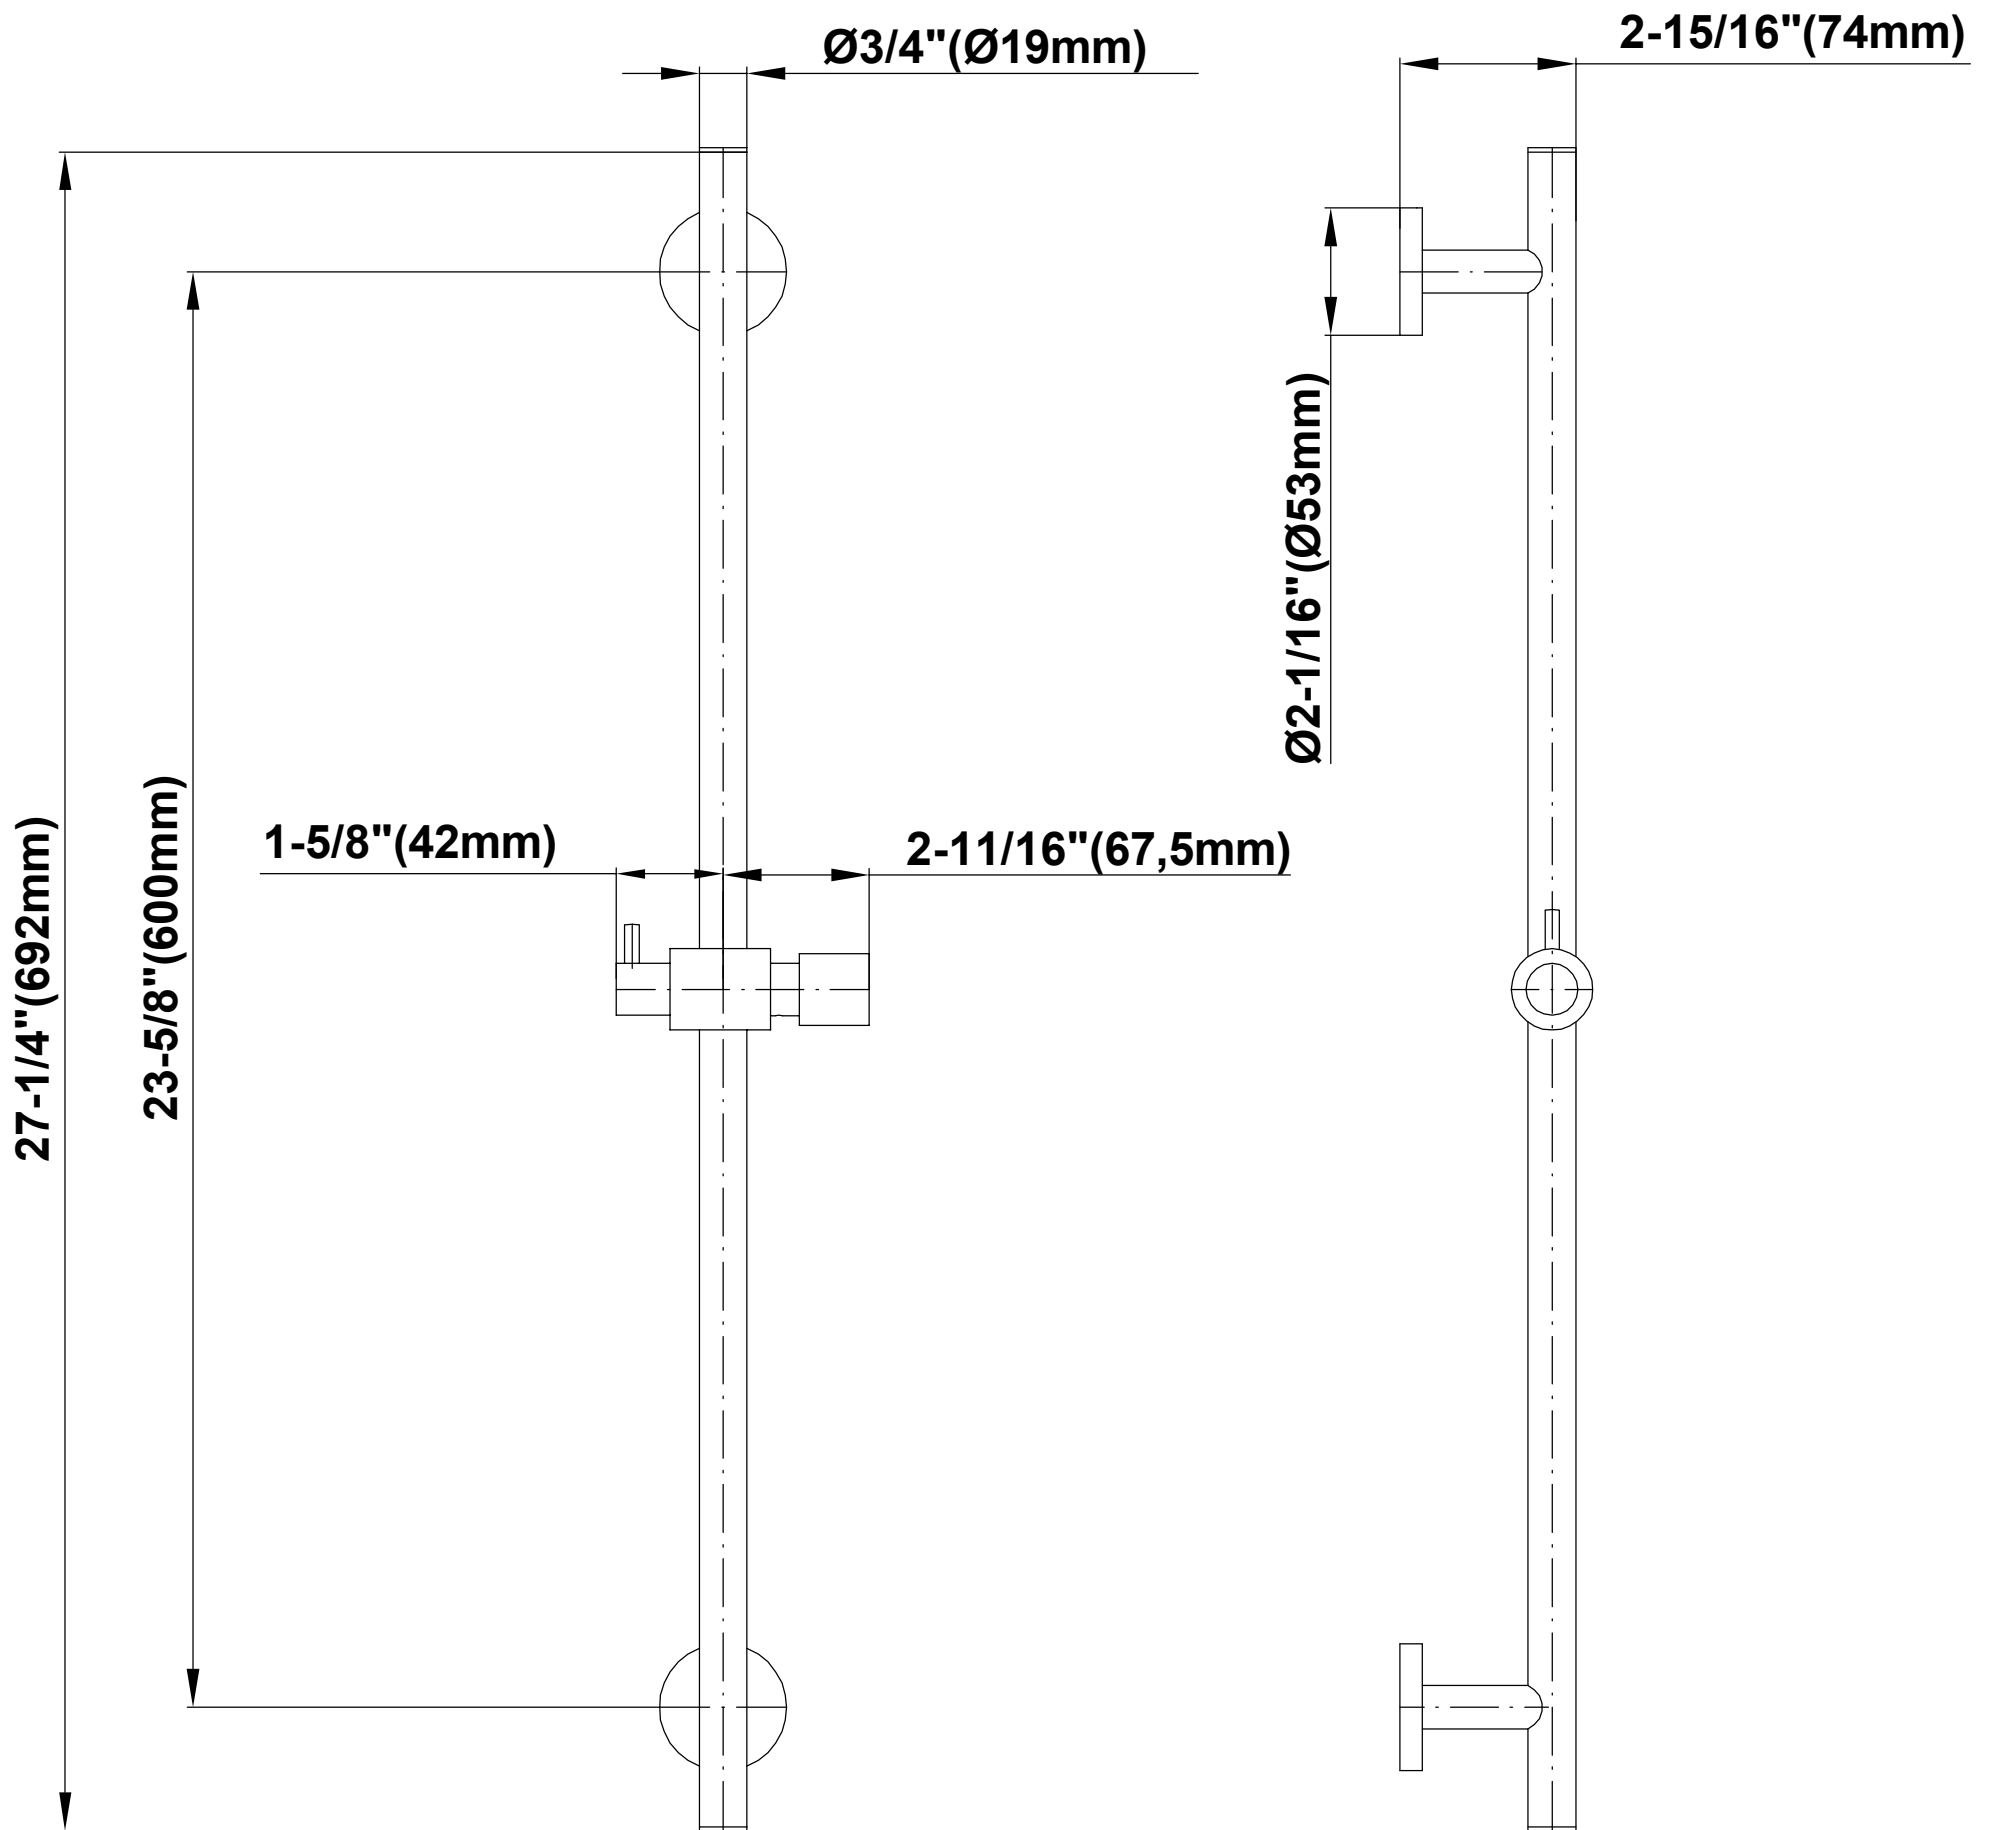

SHOWER
Contemporary Handshower
w/Wall-Mounted Slide Bar
G-8660

GRAFF®

Information

- 27" wall-mounted slide bar
- 59" shower hose (PVD finishes use 59" flex hose)
- Includes contemporary handshower - G-8714
- Adjustable bracket fits all hoses with conical nut
- Includes 1/2" NPT female threaded wall supply elbow
- Includes internal backflow preventer
- Handshower flow rate ≤ 1.5 max gpm
- CALGreen

G-8660

Handshower w/Wall-Mounted Slide Bar

Product Features

- Handshower w/24" wall-mounted slide bar
- 59" shower hose and wall supply elbow
- Adjustable bracket fits all hoses with conical nut
- Handshower flow rate ≤ 1.5 max gpm

SHOWER
 Contemporary Wall-Mounted Slide
 Bar
G-8641

Information

- 27 1/4" tall wall-mounted slide bar
- Adjustable bracket fits all hoses with conical nut

Finishes

							
24K Gold	24K Brushed Gold	Brushed Brass PVD	Architectural Black™	Brushed Nickel	Brushed Onyx PVD®	Brushed OR'osa PVD®	Gunmetal
							
Gunmetal Distressed	Matte Black	Olive Bronze	Onyx PVD®	Polished Brass PVD	Polished Chrome	Polished Nickel	OR'osa PVD®
							
Steelnox® (Satin Nickel)	Unfinished Brass	Unfinished Brushed Brass	Architectural White				

G - 864 1

SHOWER
 Contemporary Round Handshower
G-8714

GRAFF®

Information

- Solid brass construction
- Smooth, all-metal handle
- Shower hose not included
- Handshower flow rate ≤1.5 max gpm
- CALGreen

Finishes