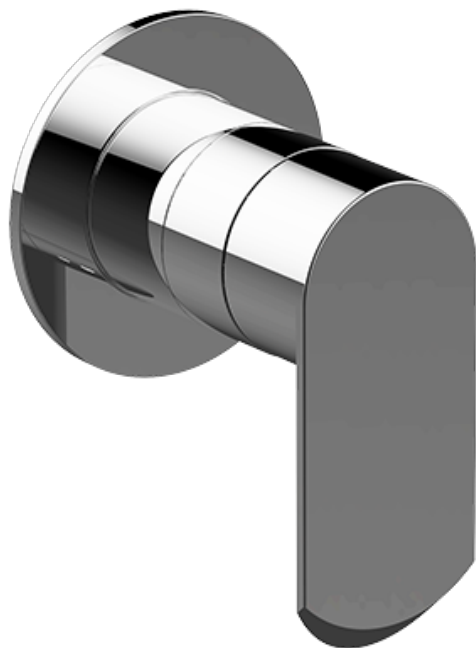

SHOWER  
Phase High Flow Diverter Valve  
Trim with Handle  
**G-8063-LM45S-T**

---

**GRAFF**<sup>®</sup>

### Information

- Single metal handle and decorative trim plate
- Use with G-8050 thermostatic rough diverter valve
- Optional 4-Port Diverter Valve Rough & Trim with off function
- ADA