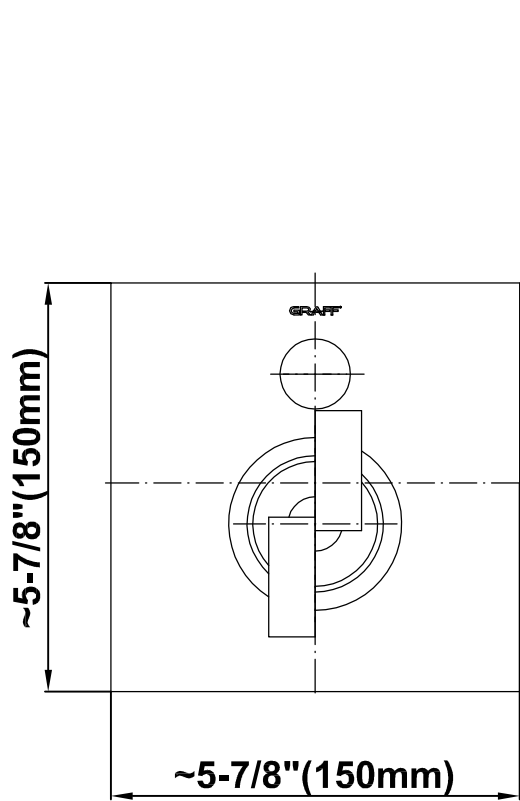

SHOWER
Pressure Balancing Shower
System - Tub and Shower
G-7290-C9S

GRAFF®

Information

- 1/2" pressure balance valve with diverter and trim
- 8" showerhead with 12" wall-mounted shower arm
- Showerhead features no-clog, easy-clean spray nozzles
- 8" contemporary tub spout
- Optional extension kit
- Showerhead flow rate ≤ 1.8 max gpm
- ADA
- CALGreen

G-7290-C9S

SHOWER
Concealed Pressure Balancing
Valve Rough w/Diverter
G-7055

GRAFF®

Information

- Anti-scald protection
- 1/2" universal inlets/outlets with male threads
- Built-in service stops
- Push-button diverter
- For use with tub & shower configuration
- Supplied with protective plastic guard

Architectural
White

G-7090

SHOWER
8" Square Brass Showerhead
G-8438

GRAFF[®]

Information

- 1/4" thick
- 144 no-clog, easy-clean rubber spray nozzles
- Recommended use with ceiling shower arm
- Recommended for use at no more than 10 degrees tilt
- Showerhead flow rate ≤ 1.8 max gpm
- CALGreen