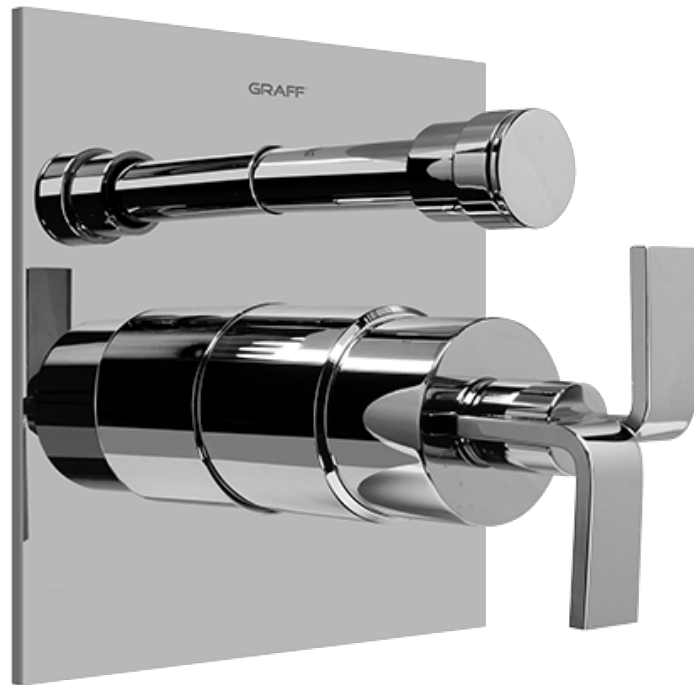

SHOWER
Pressure Balancing Shower
System - Tub and Shower
G-7290-C9S

GRAFF®

Information

- 1/2" pressure balance valve with diverter and trim
- 8" showerhead with 12" wall-mounted shower arm
- Showerhead features no-clog, easy-clean spray nozzles
- 8" contemporary tub spout
- Optional extension kit
- Showerhead flow rate ≤ 1.8 max gpm
- ADA
- CALGreen

G-7290-C9S

SHOWER
Concealed Pressure Balancing
Valve Rough w/Diverter
G-7055

GRAFF®

Information

- Anti-scald protection
- 1/2" universal inlets/outlets with male threads
- Built-in service stops
- Push-button diverter
- For use with tub & shower configuration
- Supplied with protective plastic guard

Architectural
White

G-7055

1/2" Rough Valve w/Diverter

Product Features

- Anti-scald protection
- 1/2" universal inlets/outlets with male threads
- Built-in service stops
- Push-button diverter
- For use with tub & shower configuration
- Supplied with protective plastic guard

www.graff-faucets.com | phone: 800-954-4723

SHOWER
Immersion SOLID Trim Plate
w/Handle
G-7090-C9S-T

GRAFF[®]

Information

- Single metal lever handle
- Decorative trim plate
- Includes push-button diverter
- Use with G-7055 pressure balancing rough valve for shower and tub configurations
- To complete package, you must order rough valve
- ADA