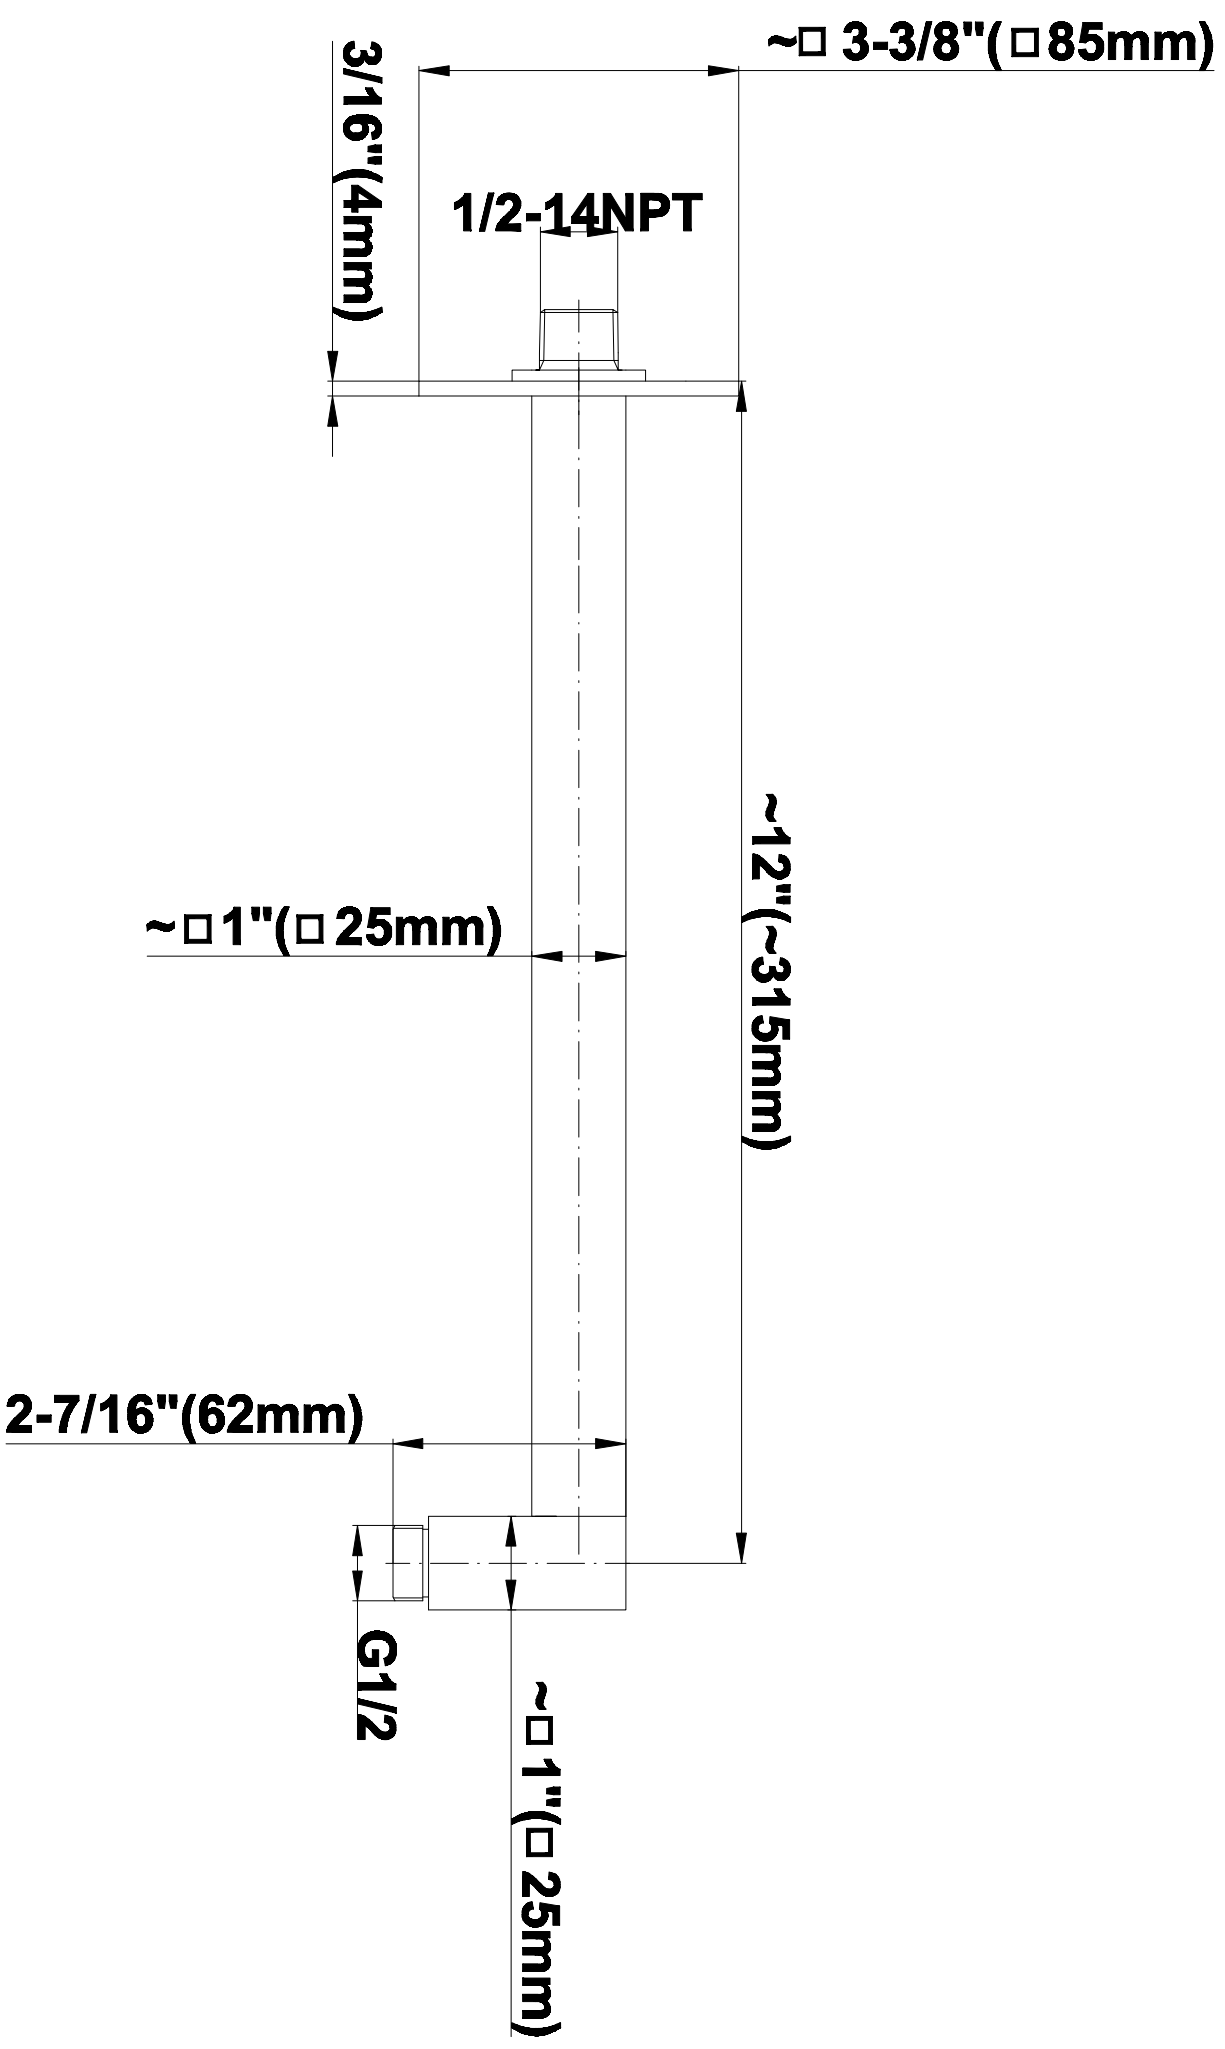

SHOWER
Pressure Balancing Shower
System - Tub and Shower
G-7290-C9S

GRAFF®

Information

- 1/2" pressure balance valve with diverter and trim
- 8" showerhead with 12" wall-mounted shower arm
- Showerhead features no-clog, easy-clean spray nozzles
- 8" contemporary tub spout
- Optional extension kit
- Showerhead flow rate ≤ 1.8 max gpm
- ADA
- CALGreen

Architectural
White

G-7090

SHOWER
8" Square Brass Showerhead
G-8438

GRAFF[®]

Information

- 1/4" thick
- 144 no-clog, easy-clean rubber spray nozzles
- Recommended use with ceiling shower arm
- Recommended for use at no more than 10 degrees tilt
- Showerhead flow rate ≤ 1.8 max gpm
- CALGreen

www.graff-designs.com | phone: 800-954-4723

SHOWER
Contemporary 12" Shower Arm
G-8530

GRAFF®

Information

- Includes arm and square flange
- 1/2" NPT male thread inlet
- For use with all showerheads (especially G-8438)

Architectural
White

G-8530

SHOWER
8" Contemporary Tub Spout
G-8575

GRAFF®

Information

- Includes spout ring
- 1/2" NPT male thread inlet
- Tub spout flow rate ~ 8.7 gpm @60 psi

Finishes

24K Gold