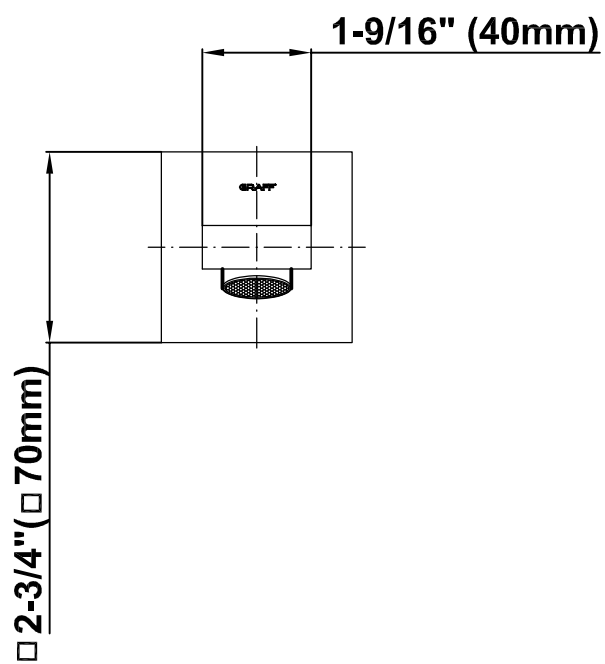

SHOWER
Pressure Balancing Shower
System - Tub and Shower
G-7290-C9S

GRAFF®

Information

- 1/2" pressure balance valve with diverter and trim
- 8" showerhead with 12" wall-mounted shower arm
- Showerhead features no-clog, easy-clean spray nozzles
- 8" contemporary tub spout
- Optional extension kit
- Showerhead flow rate ≤ 1.8 max gpm
- ADA
- CALGreen

G-7290-C9S

SHOWER
Concealed Pressure Balancing
Valve Rough w/Diverter
G-7055

GRAFF®

Information

- Anti-scald protection
- 1/2" universal inlets/outlets with male threads
- Built-in service stops
- Push-button diverter
- For use with tub & shower configuration
- Supplied with protective plastic guard

Architectural
White

G-7090

SHOWER
8" Square Brass Showerhead
G-8438

GRAFF[®]

Information

- 1/4" thick
- 144 no-clog, easy-clean rubber spray nozzles
- Recommended use with ceiling shower arm
- Recommended for use at no more than 10 degrees tilt
- Showerhead flow rate ≤ 1.8 max gpm
- CALGreen