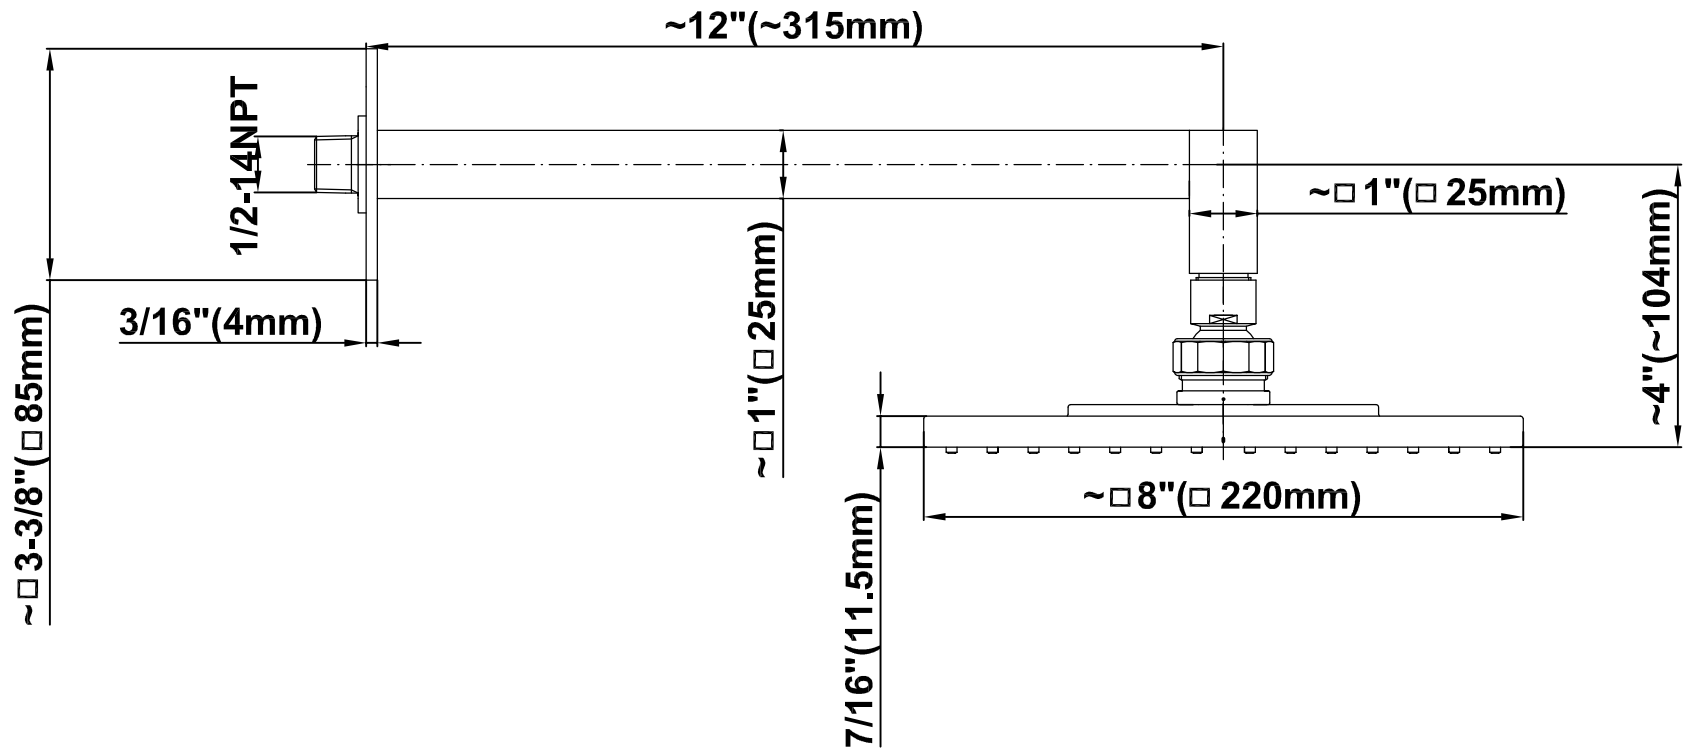

SHOWER
Pressure Balancing Shower
System - Tub and Shower
G-7290-C9S

GRAFF®

Information

- 1/2" pressure balance valve with diverter and trim
- 8" showerhead with 12" wall-mounted shower arm
- Showerhead features no-clog, easy-clean spray nozzles
- 8" contemporary tub spout
- Optional extension kit
- Showerhead flow rate ≤ 1.8 max gpm
- ADA
- CALGreen

G-7290-C9S

SHOWER
Concealed Pressure Balancing
Valve Rough w/Diverter
G-7055

GRAFF®

Information

- Anti-scald protection
- 1/2" universal inlets/outlets with male threads
- Built-in service stops
- Push-button diverter
- For use with tub & shower configuration
- Supplied with protective plastic guard