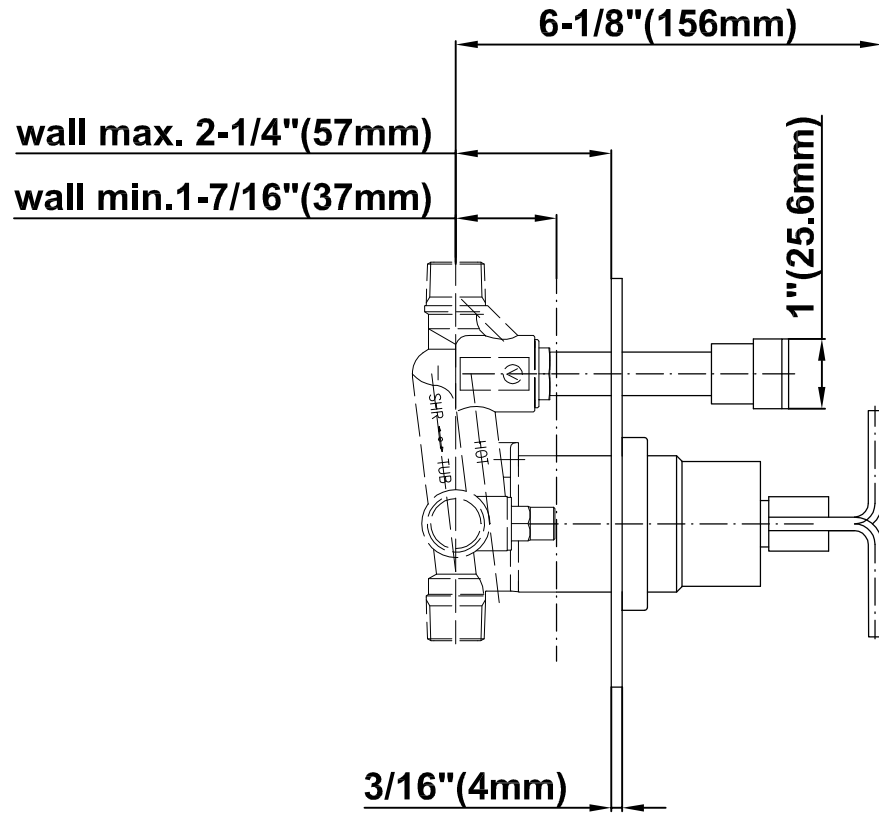

SHOWER
Pressure Balancing Shower
System - Tub and Shower
G-7290-C9S

GRAFF®

Information

- 1/2" pressure balance valve with diverter and trim
- 8" showerhead with 12" wall-mounted shower arm
- Showerhead features no-clog, easy-clean spray nozzles
- 8" contemporary tub spout
- Optional extension kit
- Showerhead flow rate ≤ 1.8 max gpm
- ADA
- CALGreen

G-7290-C9S

SHOWER
Concealed Pressure Balancing
Valve Rough w/Diverter
G-7055

GRAFF®

Information

- Anti-scald protection
- 1/2" universal inlets/outlets with male threads
- Built-in service stops
- Push-button diverter
- For use with tub & shower configuration
- Supplied with protective plastic guard

Architectural
White

G-7055

1/2" Rough Valve w/Diverter

Product Features

- Anti-scald protection
- 1/2" universal inlets/outlets with male threads
- Built-in service stops
- Push-button diverter
- For use with tub & shower configuration
- Supplied with protective plastic guard

Architectural
White

G-7090

SHOWER
8" Square Brass Showerhead
G-8438

GRAFF[®]

Information

- 1/4" thick
- 144 no-clog, easy-clean rubber spray nozzles
- Recommended use with ceiling shower arm
- Recommended for use at no more than 10 degrees tilt
- Showerhead flow rate ≤ 1.8 max gpm
- CALGreen