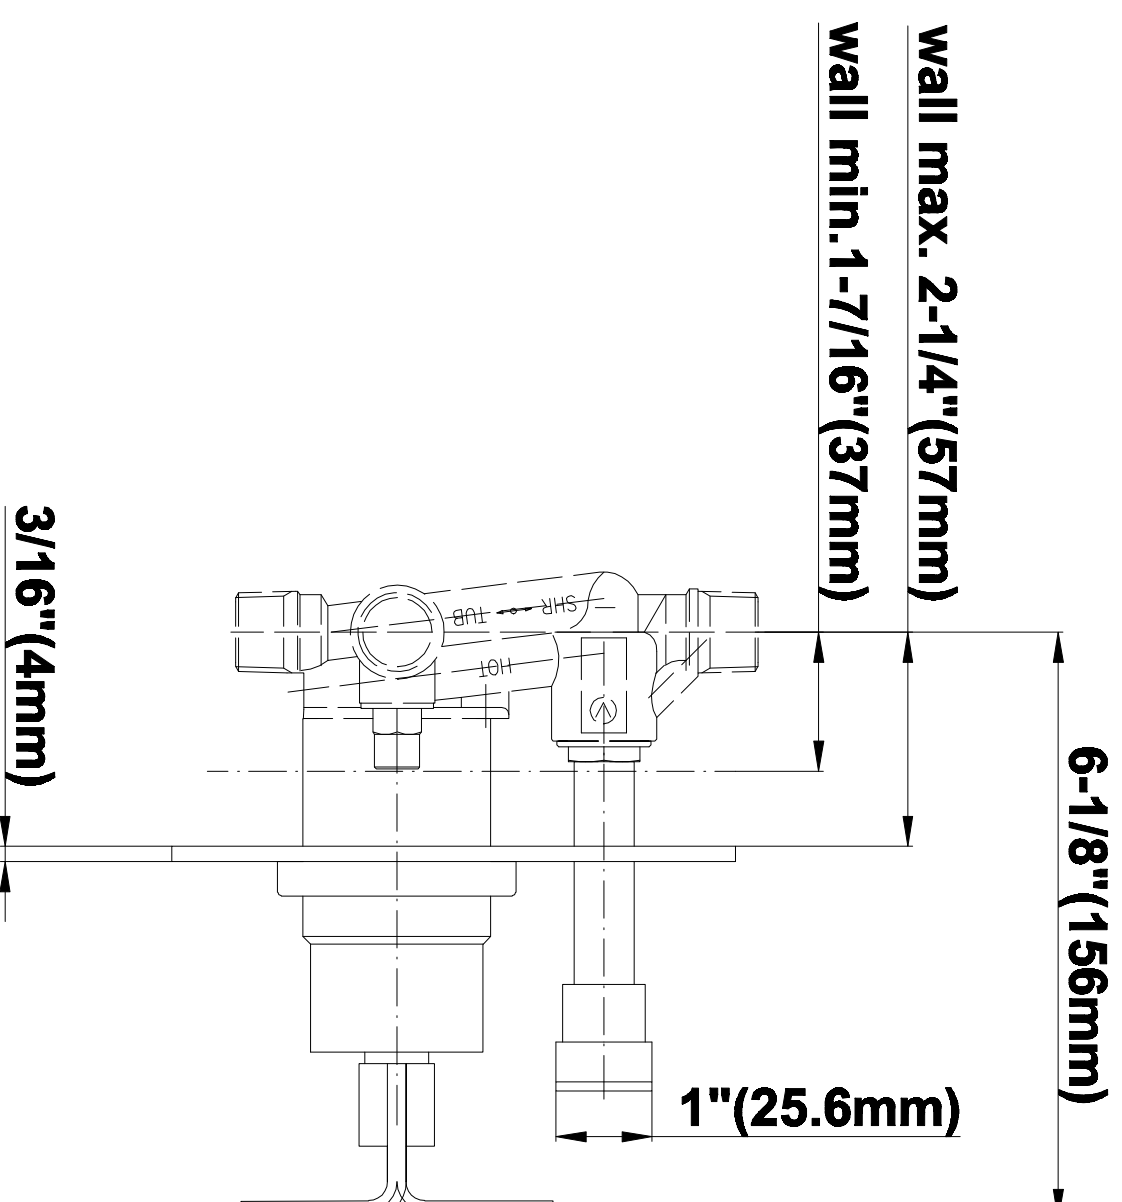

SHOWER
Pressure Balancing Shower
System - Tub and Shower
G-7290-C9S

GRAFF®

Information

- 1/2" pressure balance valve with diverter and trim
- 8" showerhead with 12" wall-mounted shower arm
- Showerhead features no-clog, easy-clean spray nozzles
- 8" contemporary tub spout
- Optional extension kit
- Showerhead flow rate ≤ 1.8 max gpm
- ADA
- CALGreen

G-7290-C9S

SHOWER
Concealed Pressure Balancing
Valve Rough w/Diverter
G-7055

GRAFF®

Information

- Anti-scald protection
- 1/2" universal inlets/outlets with male threads
- Built-in service stops
- Push-button diverter
- For use with tub & shower configuration
- Supplied with protective plastic guard

Architectural
White

G-7090

SHOWER
8" Square Brass Showerhead
G-8438

GRAFF[®]

Information

- 1/4" thick
- 144 no-clog, easy-clean rubber spray nozzles
- Recommended use with ceiling shower arm
- Recommended for use at no more than 10 degrees tilt
- Showerhead flow rate ≤ 1.8 max gpm
- CALGreen

Architectural
White

G-8438

Aqua-Sense Collection
Contemporary 8" Square Showerhead

Product Features

- 1/4" thick
- 144 no-clog, easy-clean rubber spray nozzles
- Showerhead flow rate ≤ 1.8 max gpm

Available Finishes