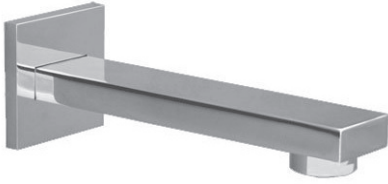

G-7290-C9S

SHOWER
Concealed Pressure Balancing
Valve Rough w/Diverter
G-7055

GRAFF®

Information

- Anti-scald protection
- 1/2" universal inlets/outlets with male threads
- Built-in service stops
- Push-button diverter
- For use with tub & shower configuration
- Supplied with protective plastic guard

Architectural
White

G-7055

1/2" Rough Valve w/Diverter

Product Features

- Anti-scald protection
- 1/2" universal inlets/outlets with male threads
- Built-in service stops
- Push-button diverter
- For use with tub & shower configuration
- Supplied with protective plastic guard

Architectural
White

G-8530

SHOWER
8" Contemporary Tub Spout
G-8575

GRAFF®

Information

- Includes spout ring
- 1/2" NPT male thread inlet
- Tub spout flow rate ~ 8.7 gpm @60 psi

Finishes

24K Gold

Sade Collection
8" Contemporary Tub Spout

Product Features

- Includes spout ring
- 1/2" NPT male thread inlet

Available Finishes

- Polished Chrome
G-8575-PC
- Polished Nickel
G-8575-PN
- Steelnox® (Satin Nickel)
G-8575-SN
- Olive Bronze™
G-8575-OB
- Architectural Black with
Chrome Accents
G-8575-PC/BK