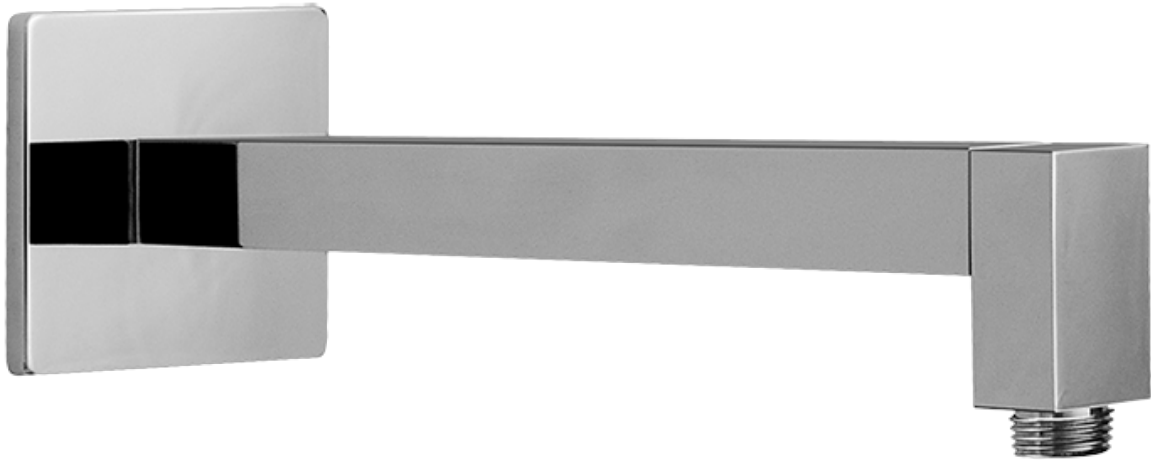

G-7290-C9S

SHOWER
Concealed Pressure Balancing
Valve Rough w/Diverter
G-7055

GRAFF®

Information

- Anti-scald protection
- 1/2" universal inlets/outlets with male threads
- Built-in service stops
- Push-button diverter
- For use with tub & shower configuration
- Supplied with protective plastic guard

Architectural
White

G-7055

1/2" Rough Valve w/Diverter

Product Features

- Anti-scald protection
- 1/2" universal inlets/outlets with male threads
- Built-in service stops
- Push-button diverter
- For use with tub & shower configuration
- Supplied with protective plastic guard

www.graff-faucets.com | phone: 800-954-4723

SHOWER
Immersion SOLID Trim Plate
w/Handle
G-7090-C9S-T

GRAFF[®]

Information

- Single metal lever handle
- Decorative trim plate
- Includes push-button diverter
- Use with G-7055 pressure balancing rough valve for shower and tub configurations
- To complete package, you must order rough valve
- ADA

www.graff-designs.com | phone: 800-954-4723

SHOWER
Contemporary 12" Shower Arm
G-8530

GRAFF®

Information

- Includes arm and square flange
- 1/2" NPT male thread inlet
- For use with all showerheads (especially G-8438)