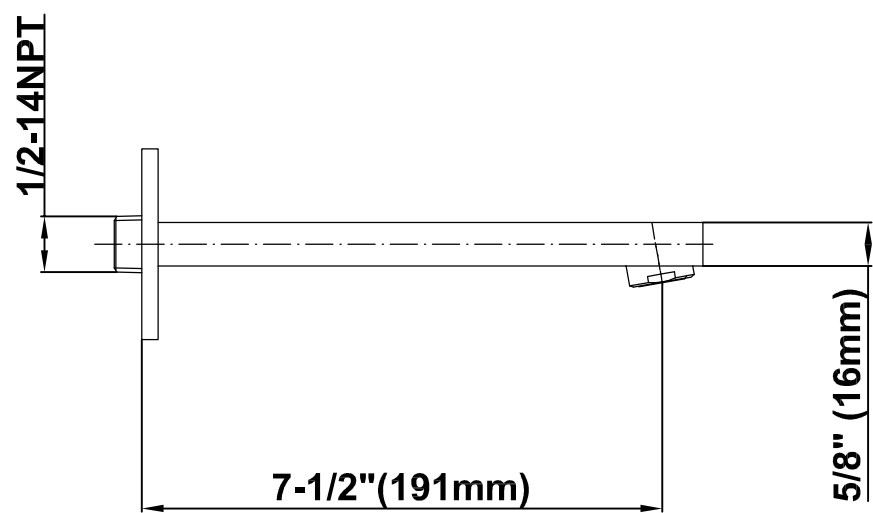

SHOWER
Pressure Balancing Shower
System - Tub and Shower
G-7290-C9S

GRAFF®

Information

- 1/2" pressure balance valve with diverter and trim
- 8" showerhead with 12" wall-mounted shower arm
- Showerhead features no-clog, easy-clean spray nozzles
- 8" contemporary tub spout
- Optional extension kit
- Showerhead flow rate ≤ 1.8 max gpm
- ADA
- CALGreen

G-7290-C9S

SHOWER
Concealed Pressure Balancing
Valve Rough w/Diverter
G-7055

GRAFF®

Information

- Anti-scald protection
- 1/2" universal inlets/outlets with male threads
- Built-in service stops
- Push-button diverter
- For use with tub & shower configuration
- Supplied with protective plastic guard