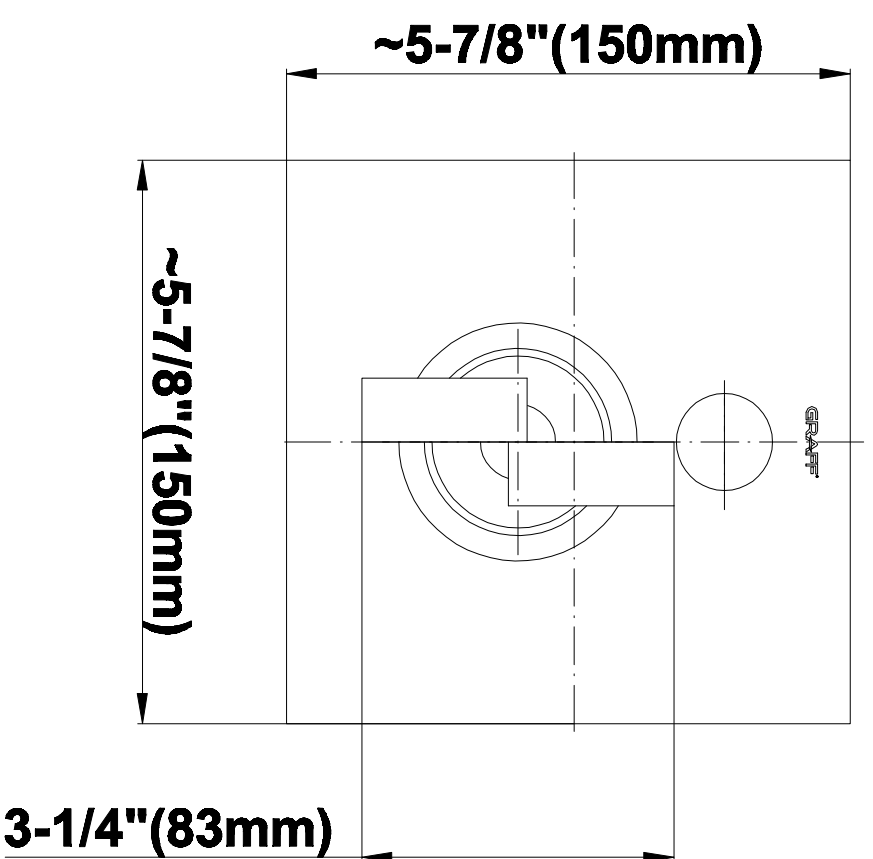

SHOWER
Pressure Balancing Shower
System - Tub and Shower
G-7290-C9S

GRAFF®

Information

- 1/2" pressure balance valve with diverter and trim
- 8" showerhead with 12" wall-mounted shower arm
- Showerhead features no-clog, easy-clean spray nozzles
- 8" contemporary tub spout
- Optional extension kit
- Showerhead flow rate ≤ 1.8 max gpm
- ADA
- CALGreen

Architectural
White

G-7090

SHOWER
8" Square Brass Showerhead
G-8438

GRAFF[®]

Information

- 1/4" thick
- 144 no-clog, easy-clean rubber spray nozzles
- Recommended use with ceiling shower arm
- Recommended for use at no more than 10 degrees tilt
- Showerhead flow rate ≤ 1.8 max gpm
- CALGreen