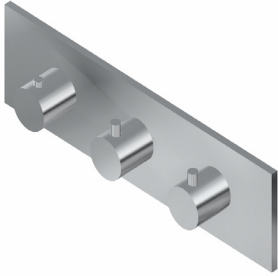

SHOWER
 Square M-Series Valve Trim with
 Three Handles
G-8057H-RH0-T

Information

- Three metal handles
- Decorative trim plate
- To complete package, you must order rough valves
- ADA

Finishes

24K Gold

24K Brushed Gold

Onyx PVD®

Polished Brass PVD

Polished Chrome

Polished Nickel

OR'osa PVD®

Steelnox® (Satin Nickel)

Architectural White

G-8057H-RH0-T

Square M-Series Valve Trim with Three Handles

Product Features

- Three metal handles
- Decorative trim plate
- To complete package, you must order rough valves

Code Compliance

- ADA

Available Finishes

- Polished Chrome
G-8057-RH0-PC-T
- Brushed Nickel
G-8057-RH0-BNi-T
- Polished Nickel
G-8057-RH0-PN-T
- Matte Black*
G-8057-RH0-MBK-T*
- Architectural Black*
G-8057-RH0-BK-T*
- Architectural White*
G-8057-RH0-WT-T*
- Steinox (Satin Nickel)*
G-8057-RH0-SN-T*
- Olive Bronze*
G-8057-RH0-OB-T*
- Gunmetal*
G-8057-RH0-GM-T*
- Onyx PVD*
G-8057-RH0-OX-T*
- OR'osa PVD*
G-8057-RH0-RG-T*
- Polished Brass PVD*
G-8057-RH0-PB-T*
- Brushed Brass PVD*
G-8057-RH0-BB-T*
- 24K Gold*
G-8057-RH0-AU-T*
- Brushed 24K Gold*
G-8057-RH0-BAU-T*