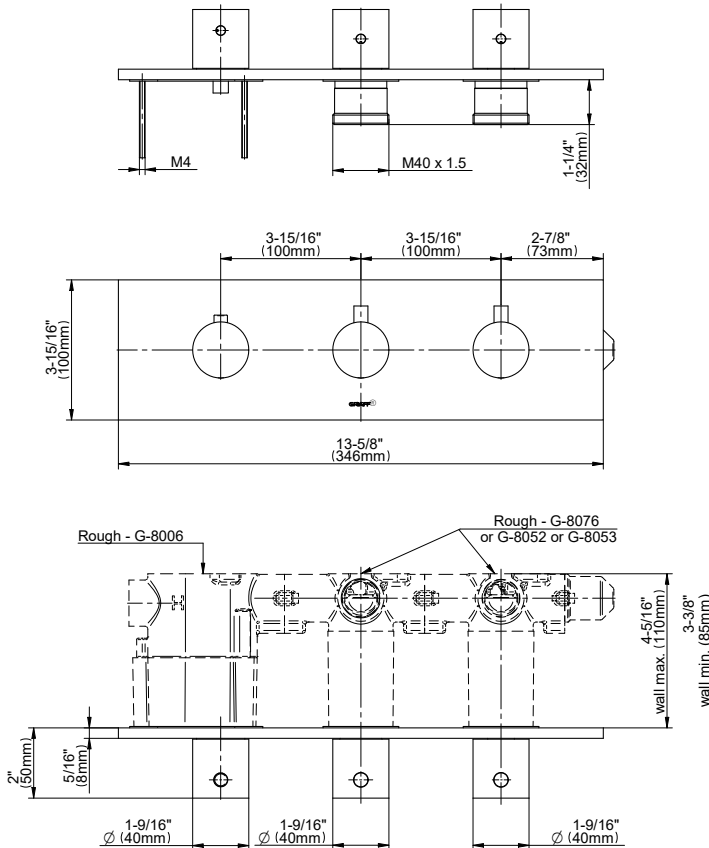

Warranty

- Limited lifetime warranty

For complete warranty information go to <https://www.graff-designs.com/en/info/faqs>