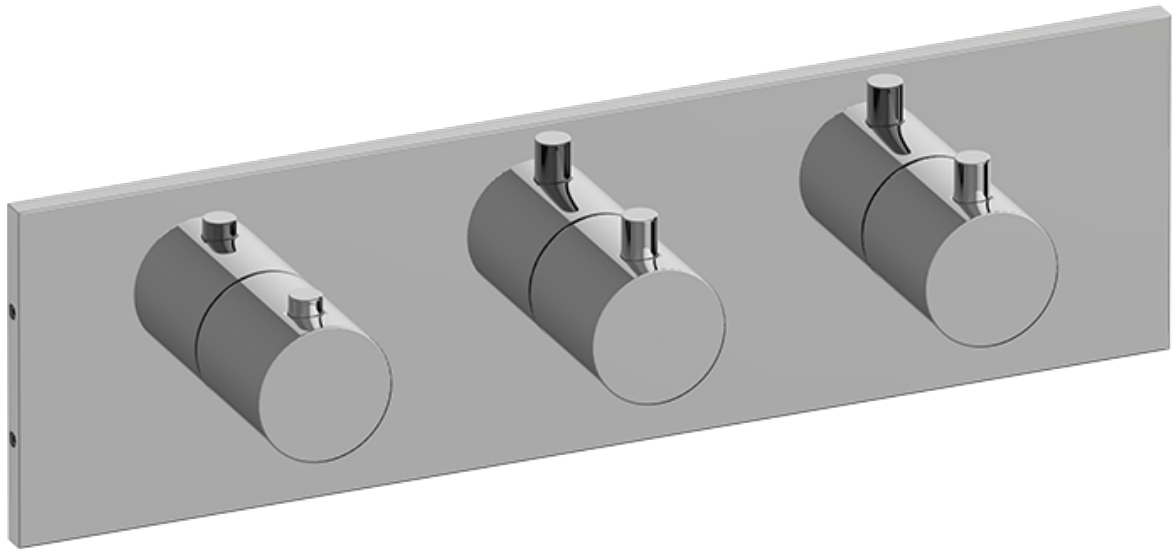

SHOWER
 Square M-Series Valve Trim with
 Three Handles
G-8057H-RH0-T

Information

- Three metal handles
- Decorative trim plate
- To complete package, you must order rough valves
- ADA

Finishes

24K Gold

24K Brushed Gold

Square M-Series Valve Trim with Three Handles

Product Features

- Three metal handles
- Decorative trim plate
- To complete package, you must order rough valves

Code Compliance

- ADA

Available Finishes

- Polished Chrome
G-8057-RH0-PC-T
- Brushed Nickel
G-8057-RH0-BNi-T
- Polished Nickel
G-8057-RH0-PN-T
- Matte Black*
G-8057-RH0-MBK-T*
- Architectural Black*
G-8057-RH0-BK-T*
- Architectural White*
G-8057-RH0-WT-T*
- Steinox (Satin Nickel)*
G-8057-RH0-SN-T*
- Olive Bronze*
G-8057-RH0-OB-T*
- Gunmetal*
G-8057-RH0-GM-T*
- Onyx PVD*
G-8057-RH0-OX-T*
- OR'osa PVD*
G-8057-RH0-RG-T*
- Polished Brass PVD*
G-8057-RH0-PB-T*
- Brushed Brass PVD*
G-8057-RH0-BB-T*
- 24K Gold*
G-8057-RH0-AU-T*
- Brushed 24K Gold*
G-8057-RH0-BAU-T*