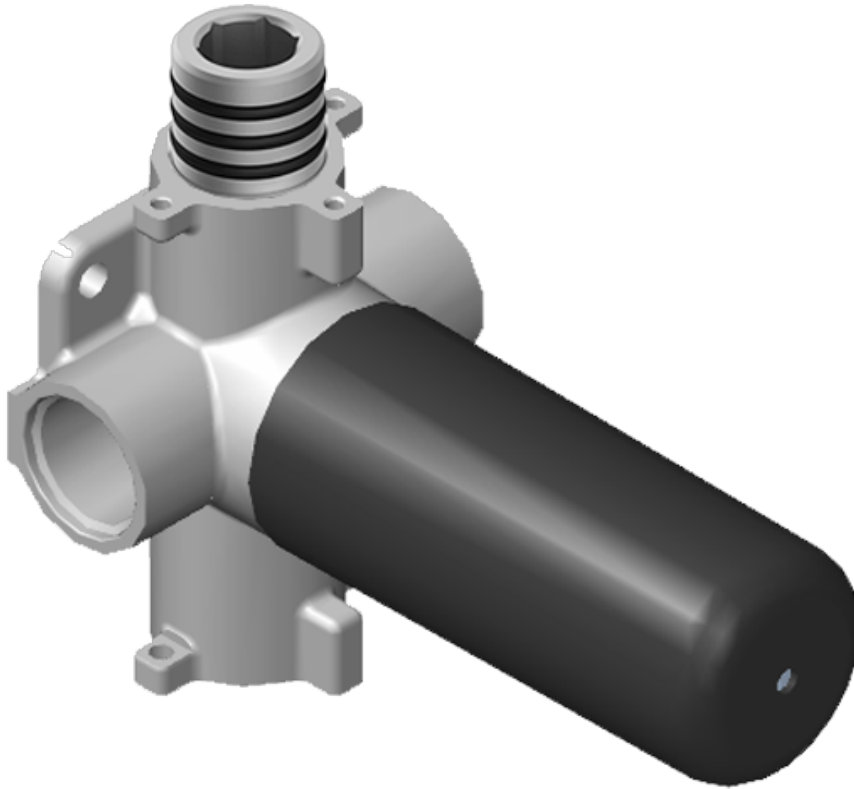

SHOWER
M-Series Thermostatic Shower
System - Ametis Ring
GL2.009SD-LM59E0

GRAFF®

SHOWER
M-Series Thermostatic Valve Trim
with Handle

GRAFF[®]

Information

- Single metal handle
- Decorative trim plate
- Use with G-8006 Thermostatic Rough Valve
- ADA

GRAFF[®]

Information

- Single metal handle
- Decorative trim plate
- Use with G-8052 2-Way Diverter Volume Control Valve WITH Off Function and Pass-Through
- ADA

Finishes

Architectural
Black™

Matte Black

Polished
Chrome

www.graff-faucets.com | phone: 800-954-4723

SHOWER
Two-Way Diverter Volume Control
Valve WITH Off Function and Pass-
Through
G-8052

GRAFF®

Information

- 11.7 gpm @ 60 psi
- 3/4" universal inlets/outlets with female threads
- Operates one function at a time
- Stacking inlet and pass-through port feature
- Supplied with protective plastic cover
- CALGreen compliant depending on functions

Finishes

G-8052 M-Series
 2-Way Diverter Volume Control Valve
 WITH Off Function and Pass-Through

Product Features

- 12.1 gpm @ 60 psi
- 3/4" universal inlets/outlets with female threads
- Stacking inlet and pass-through port feature
- Supplied with protective plastic cover
- CalGreen compliant dependent on functions