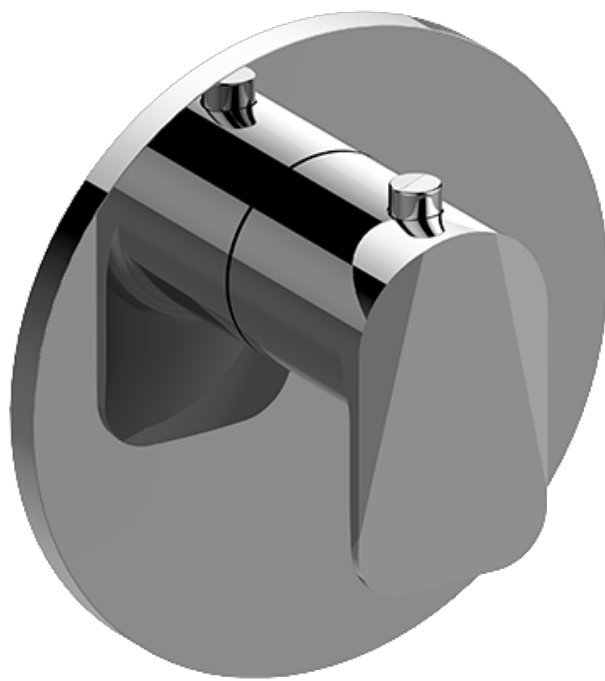

SHOWER
M-Series Thermostatic Shower
System - Ametis Ring
GL2.009SD-LM59E0

GRAFF®

SHOWER
M-Series Thermostatic Valve Trim
with Handle

GRAFF[®]

Information

- Single metal handle
- Decorative trim plate
- Use with G-8006 Thermostatic Rough Valve
- ADA

Finishes

Architectural
Black™

Matte Black

Polished
Chrome

Architectural
White

G-8037-LM59E-T

Sento Series

SHOWER
M-Series 2-Way Diverter Valve
Trim with Handle

GRAFF[®]

Information

- Single metal handle
- Decorative trim plate
- Use with G-8052 2-Way Diverter Volume Control Valve WITH Off Function and Pass-Through
- ADA

Finishes

Architectural
Black™

Matte Black

Polished
Chrome

Architectural
White

G-8068-LM59E1-T

Sento Series

SHOWER
Thermostatic Rough Valve
G-8006

GRAFF[®]

Information

- 12.9 gpm @ 60 psi
- 3/4" universal inlets
- Built-in service stops
- Stacking outlet feature
- Complete serviceability from front of all units
- Supplied with protective plastic cover
- CalGreen compliant dependent on functions