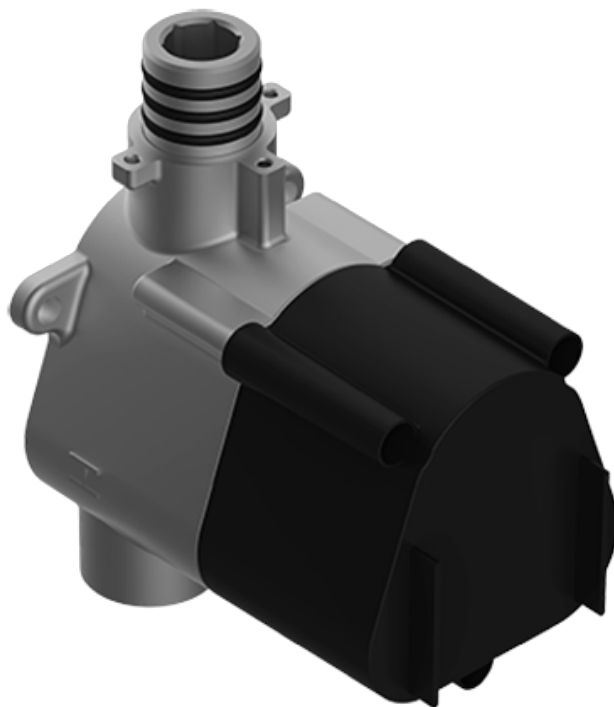

SHOWER
M-Series Thermostatic Shower
System - Ametis Ring
GL2.009SD-LM59E0

GRAFF®

SHOWER
M-Series Thermostatic Valve Trim
with Handle

GRAFF[®]

Information

- Single metal handle
- Decorative trim plate
- Use with G-8006 Thermostatic Rough Valve
- ADA

GRAFF[®]

Information

- Single metal handle
- Decorative trim plate
- Use with G-8052 2-Way Diverter Volume Control Valve WITH Off Function and Pass-Through
- ADA

Finishes

Architectural
Black™

Matte Black

Polished
Chrome

Architectural
White

G-8068-LM59E1-T

Sento Series

SHOWER
Thermostatic Rough Valve
G-8006

GRAFF[®]

Information

- 12.9 gpm @ 60 psi
- 3/4" universal inlets
- Built-in service stops
- Stacking outlet feature
- Complete serviceability from front of all units
- Supplied with protective plastic cover
- CalGreen compliant dependent on functions

Finishes

Architectural
Black™

Matte Black

Polished
Chrome

Architectural
White

G-8006

M-Series

3/4" Concealed Thermostatic Rough Valve