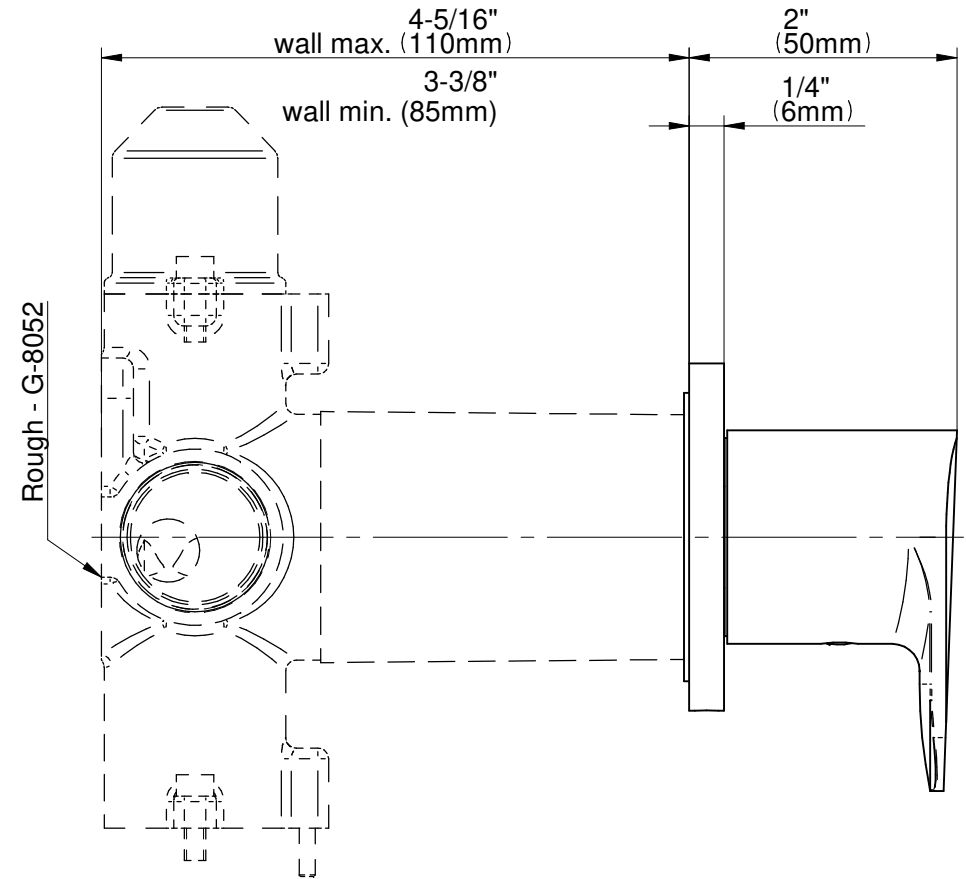

GRAFF[®]

Information

- Single metal handle
- Decorative trim plate
- Use with G-8052 2-Way Diverter Volume Control Valve WITH Off Function and Pass-Through
- ADA

Finishes

Architectural
Black™

Matte Black

Polished
Chrome

Architectural
White

G-8068-LM59E1-T

Sento Series

SHOWER
Thermostatic Rough Valve
G-8006

GRAFF[®]

Information

- 12.9 gpm @ 60 psi
- 3/4" universal inlets
- Built-in service stops
- Stacking outlet feature
- Complete serviceability from front of all units
- Supplied with protective plastic cover
- CalGreen compliant dependent on functions