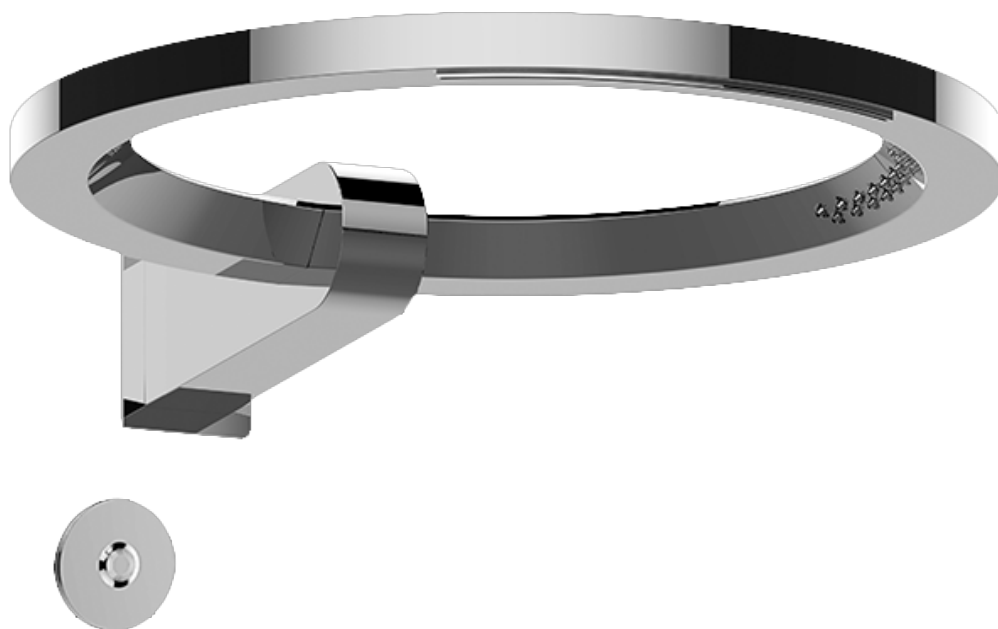

Information

- Wall-mounted installation
- 6-color LED chromotherapy lighting
- Dual-function water feature with cascade & waterfall shower settings
- Features no-clog, easy-clean nozzles
- Flow rates: rain shower ≤ 2.0 max gpm, waterfall ≤ 2.0 max gpm
- Includes wall-mount button for LED control box
- CALGreen