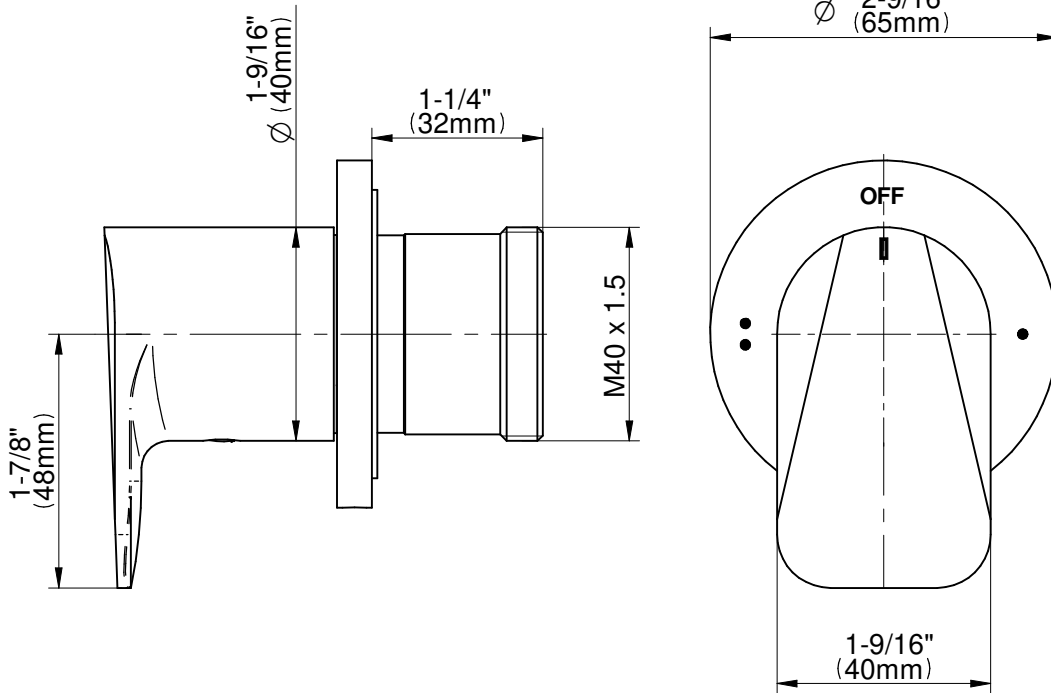

GRAFF[®]

Information

- Single metal handle
- Decorative trim plate
- Use with G-8052 2-Way Diverter Volume Control Valve WITH Off Function and Pass-Through
- ADA

Finishes

Architectural
Black™

Matte Black

Polished
Chrome

Architectural
White

G-8068-LM59E1-T

Sento Series

SHOWER
Thermostatic Rough Valve
G-8006

GRAFF[®]

Information

- 12.9 gpm @ 60 psi
- 3/4" universal inlets
- Built-in service stops
- Stacking outlet feature
- Complete serviceability from front of all units
- Supplied with protective plastic cover
- CalGreen compliant dependent on functions