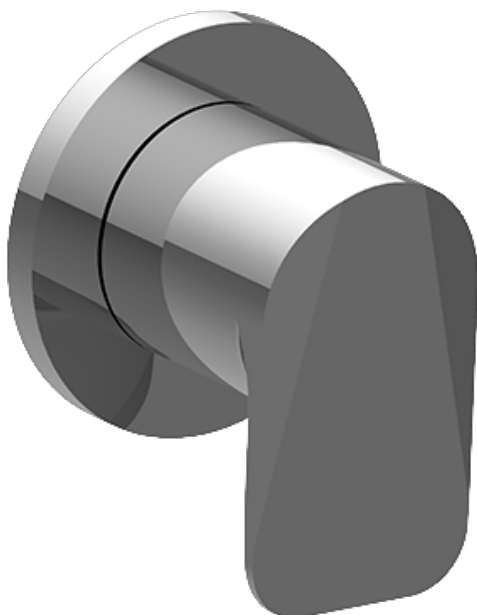

SHOWER
M-Series Thermostatic Shower
System - Ametis Ring
GL2.009SD-LM59E0

GRAFF®

SHOWER
M-Series Thermostatic Valve Trim
with Handle

GRAFF[®]

Information

- Single metal handle
- Decorative trim plate
- Use with G-8006 Thermostatic Rough Valve
- ADA

Finishes

Architectural
Black™

Matte Black

Polished
Chrome

Architectural
White

G-8037-LM59E-T

Sento Series

SHOWER
M-Series 2-Way Diverter Valve
Trim with Handle

GRAFF[®]

Information

- Single metal handle
- Decorative trim plate
- Use with G-8052 2-Way Diverter Volume Control Valve WITH Off Function and Pass-Through
- ADA

Finishes

Architectural
Black™

Matte Black

Polished
Chrome

Architectural
White

G-8068-LM59E1-T

Sento Series

SHOWER
Thermostatic Rough Valve
G-8006

GRAFF[®]

Information

- 12.9 gpm @ 60 psi
- 3/4" universal inlets
- Built-in service stops
- Stacking outlet feature
- Complete serviceability from front of all units
- Supplied with protective plastic cover
- CalGreen compliant dependent on functions