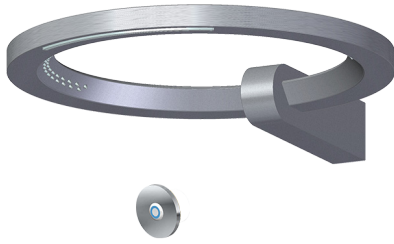

SHOWER
M-Series Thermostatic Shower
System - Ametis Ring
GL2.009SD-LM59E0

GRAFF®

SHOWER
M-Series Thermostatic Valve Trim
with Handle

GRAFF[®]

Information

- Single metal handle
- Decorative trim plate
- Use with G-8006 Thermostatic Rough Valve
- ADA

www.graff-faucets.com | phone: 800-954-4723

Information

- Wall-mounted installation
- 6-color LED chromotherapy lighting
- Dual-function water feature with cascade & waterfall shower settings
- Features no-clog, easy-clean nozzles
- Flow rates: rain shower ≤ 2.0 max gpm, waterfall ≤ 2.0 max gpm
- Includes wall-mount button for LED control box
- CALGreen

Product Features

- Wall-mounted installation
- 6-color LED chromotherapy lighting
- Dual-function water feature with waterfall and rain shower settings
- Features no-clog, easy-clean spray nozzles
- Flow rates: rain shower ≤ 2.0 max gpm, waterfall ≤ 2.0 max gpm
- Includes wall-mount button for LED control box