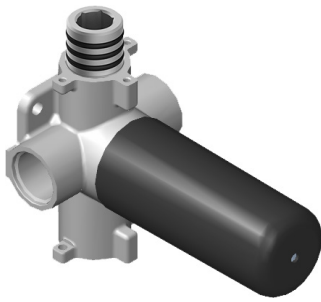

SHOWER
M-Series Thermostatic Shower
System - Ametis Ring
GL2.009SD-LM59E0

GRAFF®

SHOWER
M-Series Thermostatic Valve Trim
with Handle

GRAFF[®]

Information

- Single metal handle
- Decorative trim plate
- Use with G-8006 Thermostatic Rough Valve
- ADA

www.graff-faucets.com | phone: 800-954-4723

SHOWER
Two-Way Diverter Volume Control
Valve WITH Off Function and Pass-
Through
G-8052

GRAFF®

Information

- 11.7 gpm @ 60 psi
- 3/4" universal inlets/outlets with female threads
- Operates one function at a time
- Stacking inlet and pass-through port feature
- Supplied with protective plastic cover
- CALGreen compliant depending on functions

Finishes

G-8052 M-Series
 2-Way Diverter Volume Control Valve
 WITH Off Function and Pass-Through

Product Features

- 12.1 gpm @ 60 psi
- 3/4" universal inlets/outlets with female threads
- Stacking inlet and pass-through port feature
- Supplied with protective plastic cover
- CalGreen compliant dependent on functions