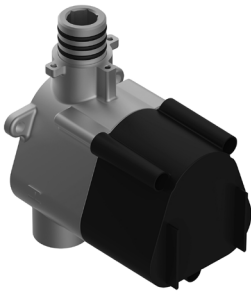

SHOWER
M-Series Thermostatic Shower
System - Ametis Ring
GL2.009SD-LM59E0

GRAFF®

SHOWER
M-Series Thermostatic Valve Trim
with Handle

GRAFF[®]

Information

- Single metal handle
- Decorative trim plate
- Use with G-8006 Thermostatic Rough Valve
- ADA

Architectural
White

G-8068-LM59E1-T

Sento Series

SHOWER
Thermostatic Rough Valve
G-8006

GRAFF[®]

Information

- 12.9 gpm @ 60 psi
- 3/4" universal inlets
- Built-in service stops
- Stacking outlet feature
- Complete serviceability from front of all units
- Supplied with protective plastic cover
- CalGreen compliant dependent on functions

Finishes

Architectural
Black™

Matte Black

Polished
Chrome

Architectural
White

G-8006

M-Series

3/4" Concealed Thermostatic Rough Valve

www.graff-faucets.com | phone: 800-954-4723

SHOWER
Two-Way Diverter Volume Control
Valve WITH Off Function and Pass-
Through
G-8052

GRAFF®

Information

- 11.7 gpm @ 60 psi
- 3/4" universal inlets/outlets with female threads
- Operates one function at a time
- Stacking inlet and pass-through port feature
- Supplied with protective plastic cover
- CALGreen compliant depending on functions